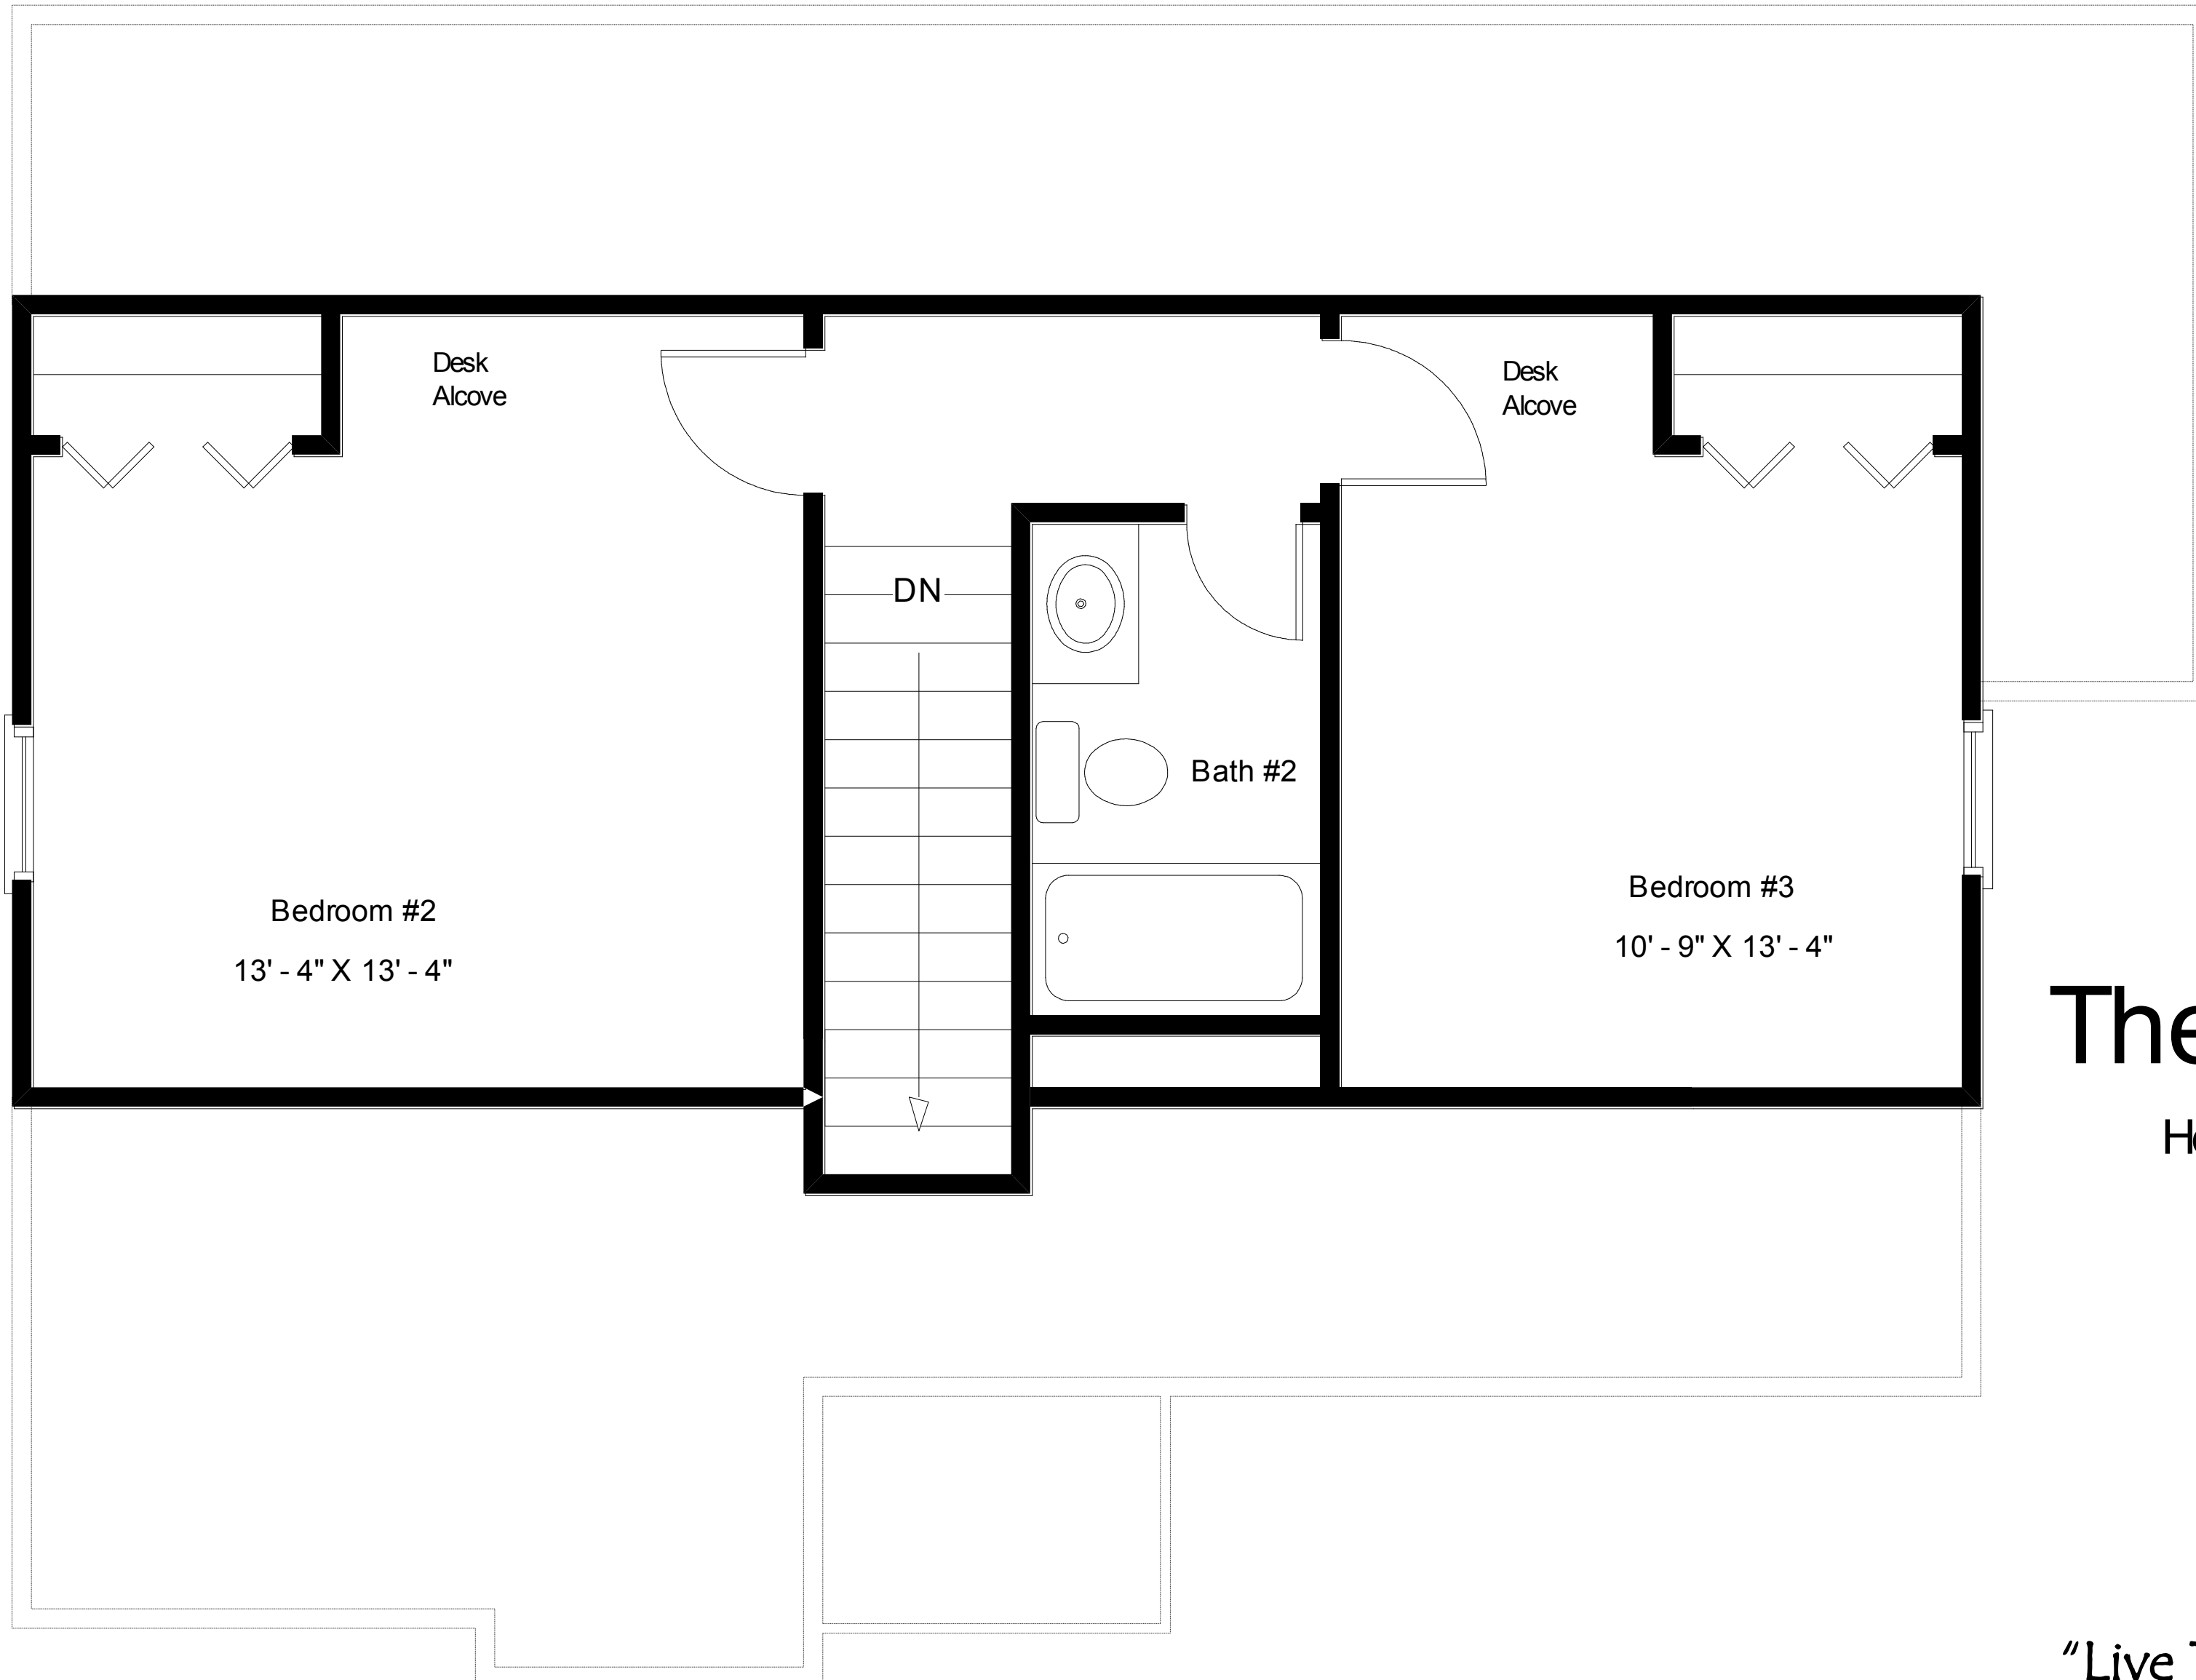

The Vermont IX HB-D Elevation

"Live the Great Life"

"Easy Living"

Lakeside
Collection

The Vermont IX-HB

Heated Area, 1st Floor: 976. Ft.
 Heated Area, 2nd Floor: 476 Sq. Ft.
 Total Heated Area: 1452 Sq. Ft.
 Covered Porch: 24 Sq. Ft.
 Total Under Roof: 1476 Sq. Ft.

"Live The Great Life"

The Vermont IX-HB

Heated Area, 2nd Floor: 476 Sq. Ft.

"Live The Great Life"