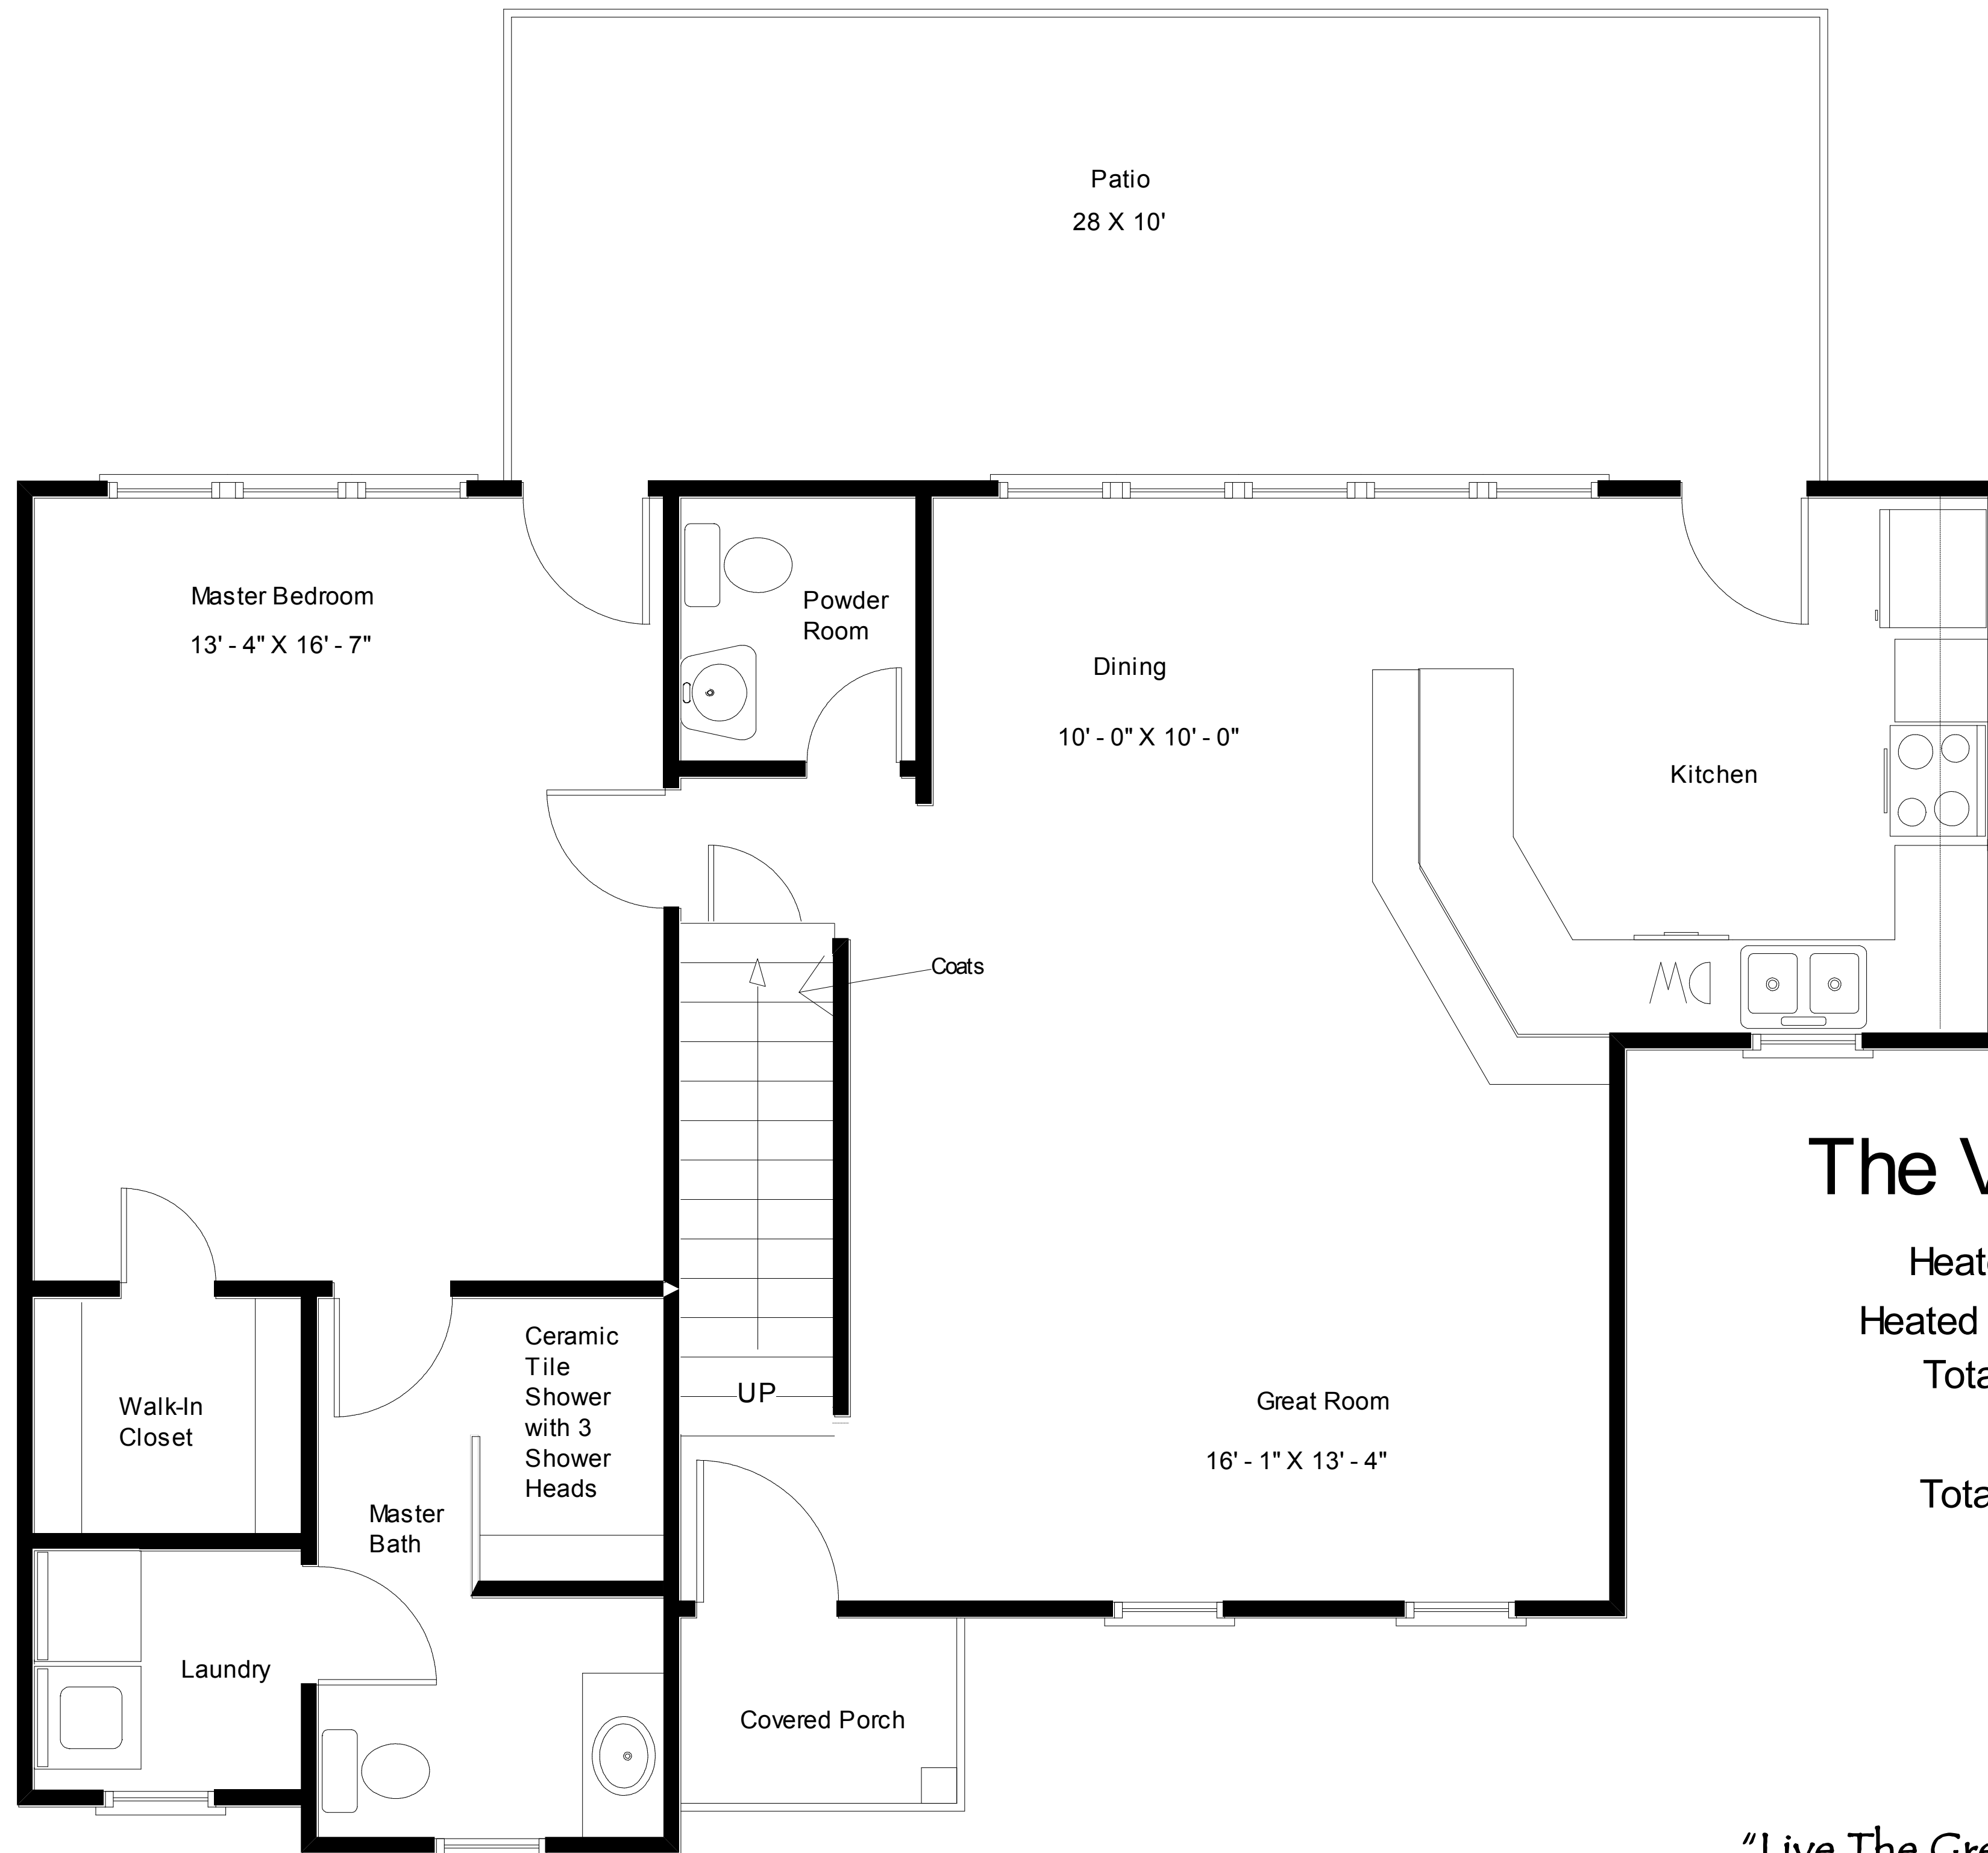

The Vermont IX HB-D Elevation

"Live the Great Life"

"Easy Living"

Lakeside
Collection

The Vermont IX-HB

Heated Area, 1st Floor: 976. Ft.
 Heated Area, 2nd Floor: 476 Sq. Ft.
 Total Heated Area: 1452 Sq. Ft.
 Covered Porch: 24 Sq. Ft.
 Total Under Roof: 1476 Sq. Ft.

"Live The Great Life"

The Vermont IX-HB

Heated Area, 2nd Floor: 476 Sq. Ft.

"Live The Great Life"