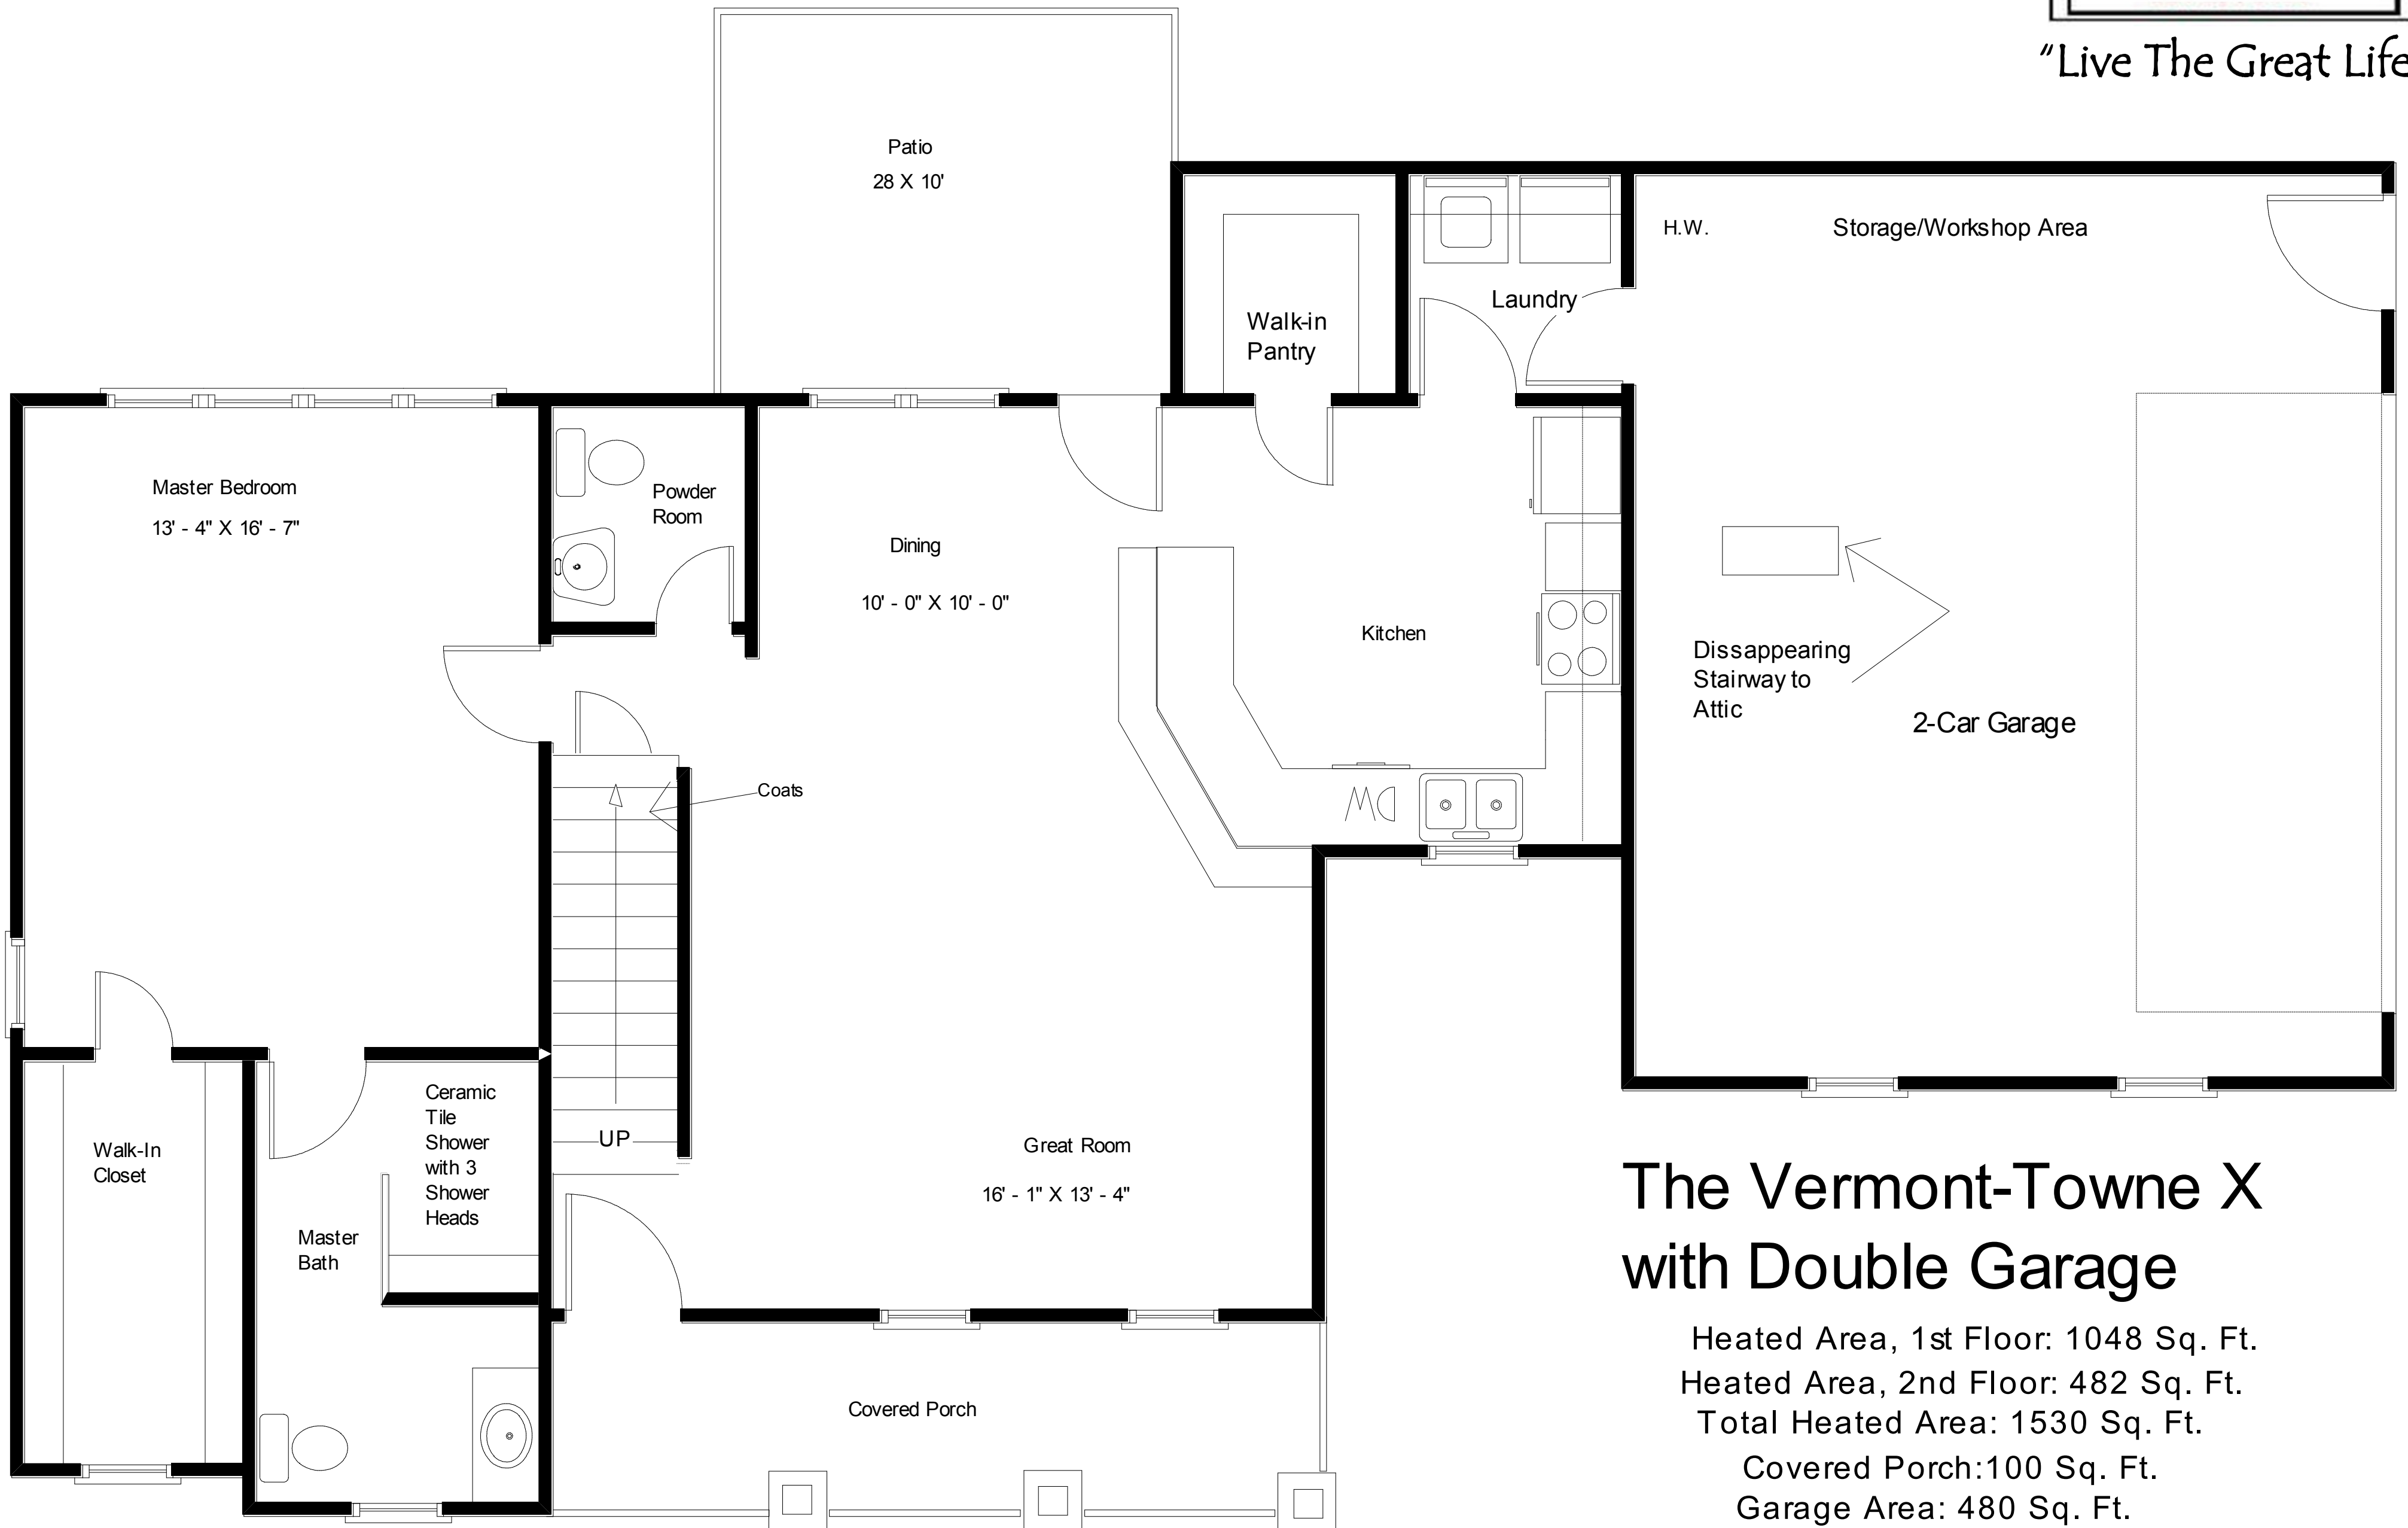

Vermont-Towne X with Side Garage

Street Side Elevation

"Live The Great Life"

"Easy Living"

Lakeside
Collection

Lakeside
Collection "Easy Living"

"Live The Great Life"

The Vermont-Towne X with Double Garage

Heated Area, 1st Floor: 1048 Sq. Ft.
 Heated Area, 2nd Floor: 482 Sq. Ft.
 Total Heated Area: 1530 Sq. Ft.
 Covered Porch: 100 Sq. Ft.
 Garage Area: 480 Sq. Ft.
 Total Under Roof: 2110 Sq. Ft.

Lakeside
Collection "Easy Living"

"Live The Great Life"

The Vermont-Towne X
with Double Garage
Heated Area, 2nd Floor: 482 Sq. Ft.