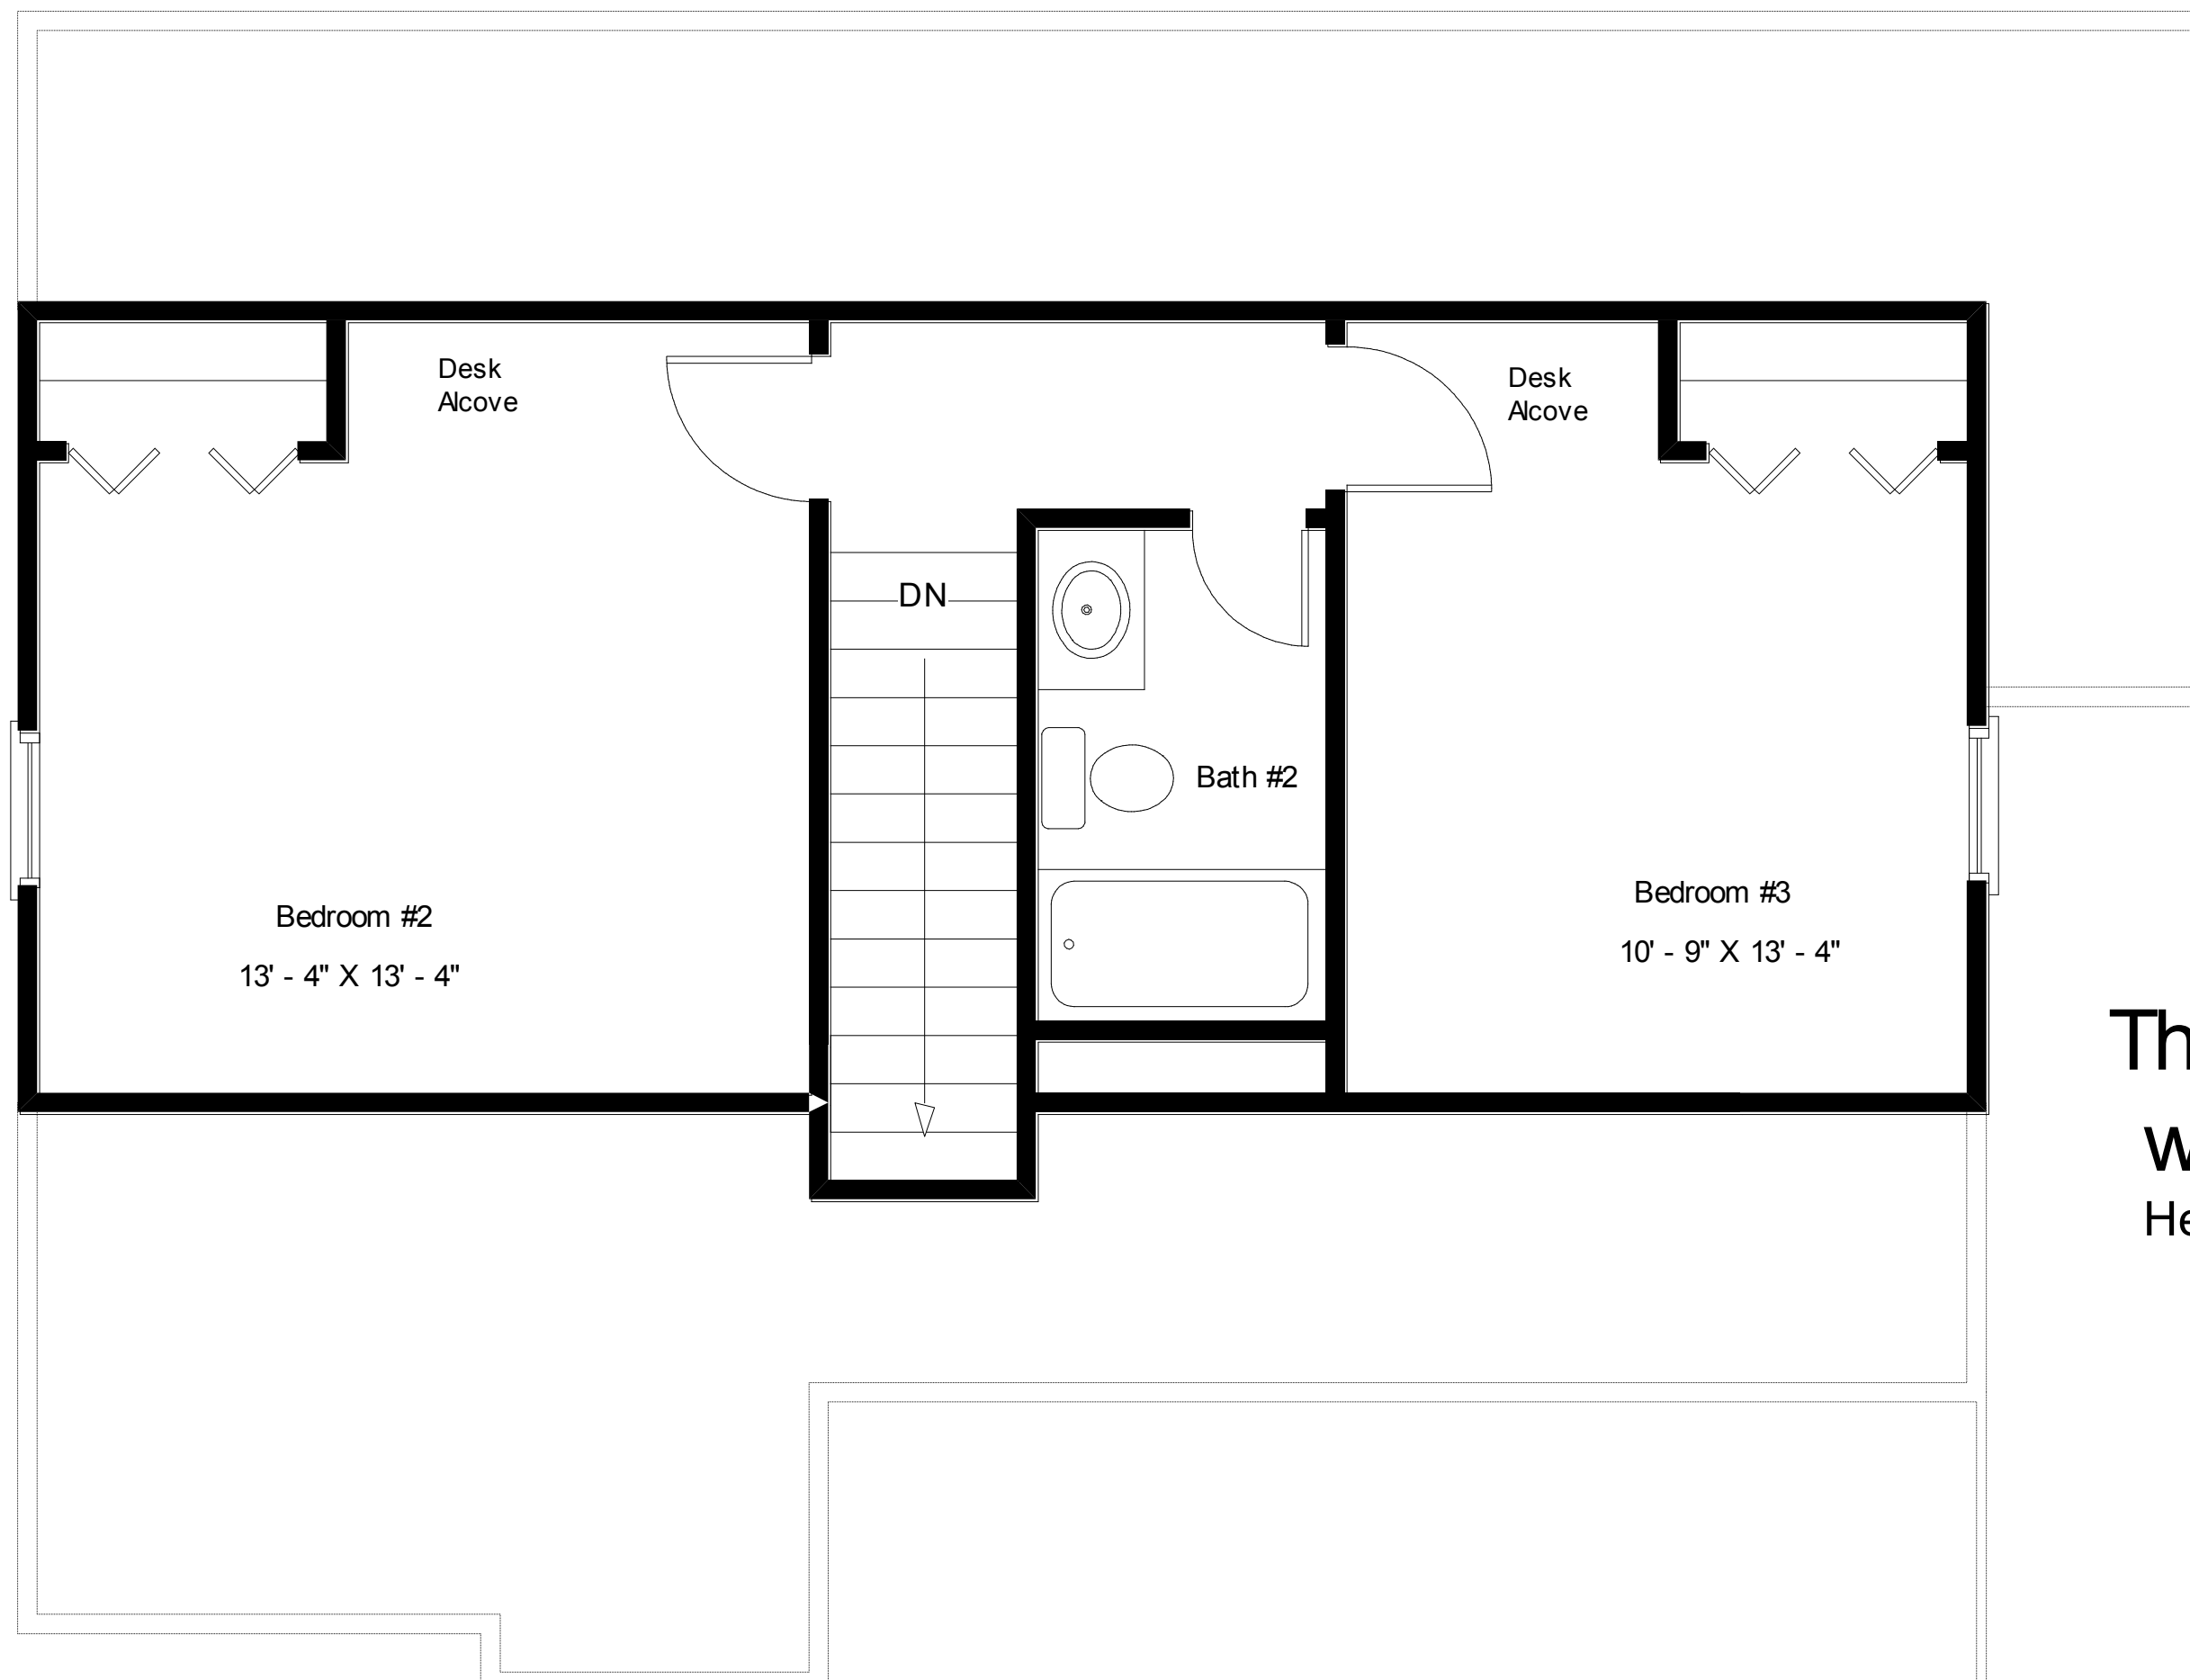

Vermont-Towne X with Side Garage

Street Side Elevation

"Live The Great Life"

"Easy Living"

Lakeside
Collection

Lakeside
Collection "Easy Living"

"Live The Great Life"

The Vermont-Towne X with Double Garage

Heated Area, 1st Floor: 1048 Sq. Ft.
 Heated Area, 2nd Floor: 482 Sq. Ft.
 Total Heated Area: 1530 Sq. Ft.
 Covered Porch: 100 Sq. Ft.
 Garage Area: 480 Sq. Ft.
 Total Under Roof: 2110 Sq. Ft.

Lakeside
Collection "Easy Living"

"Live The Great Life"

The Vermont-Towne X
with Double Garage
Heated Area, 2nd Floor: 482 Sq. Ft.