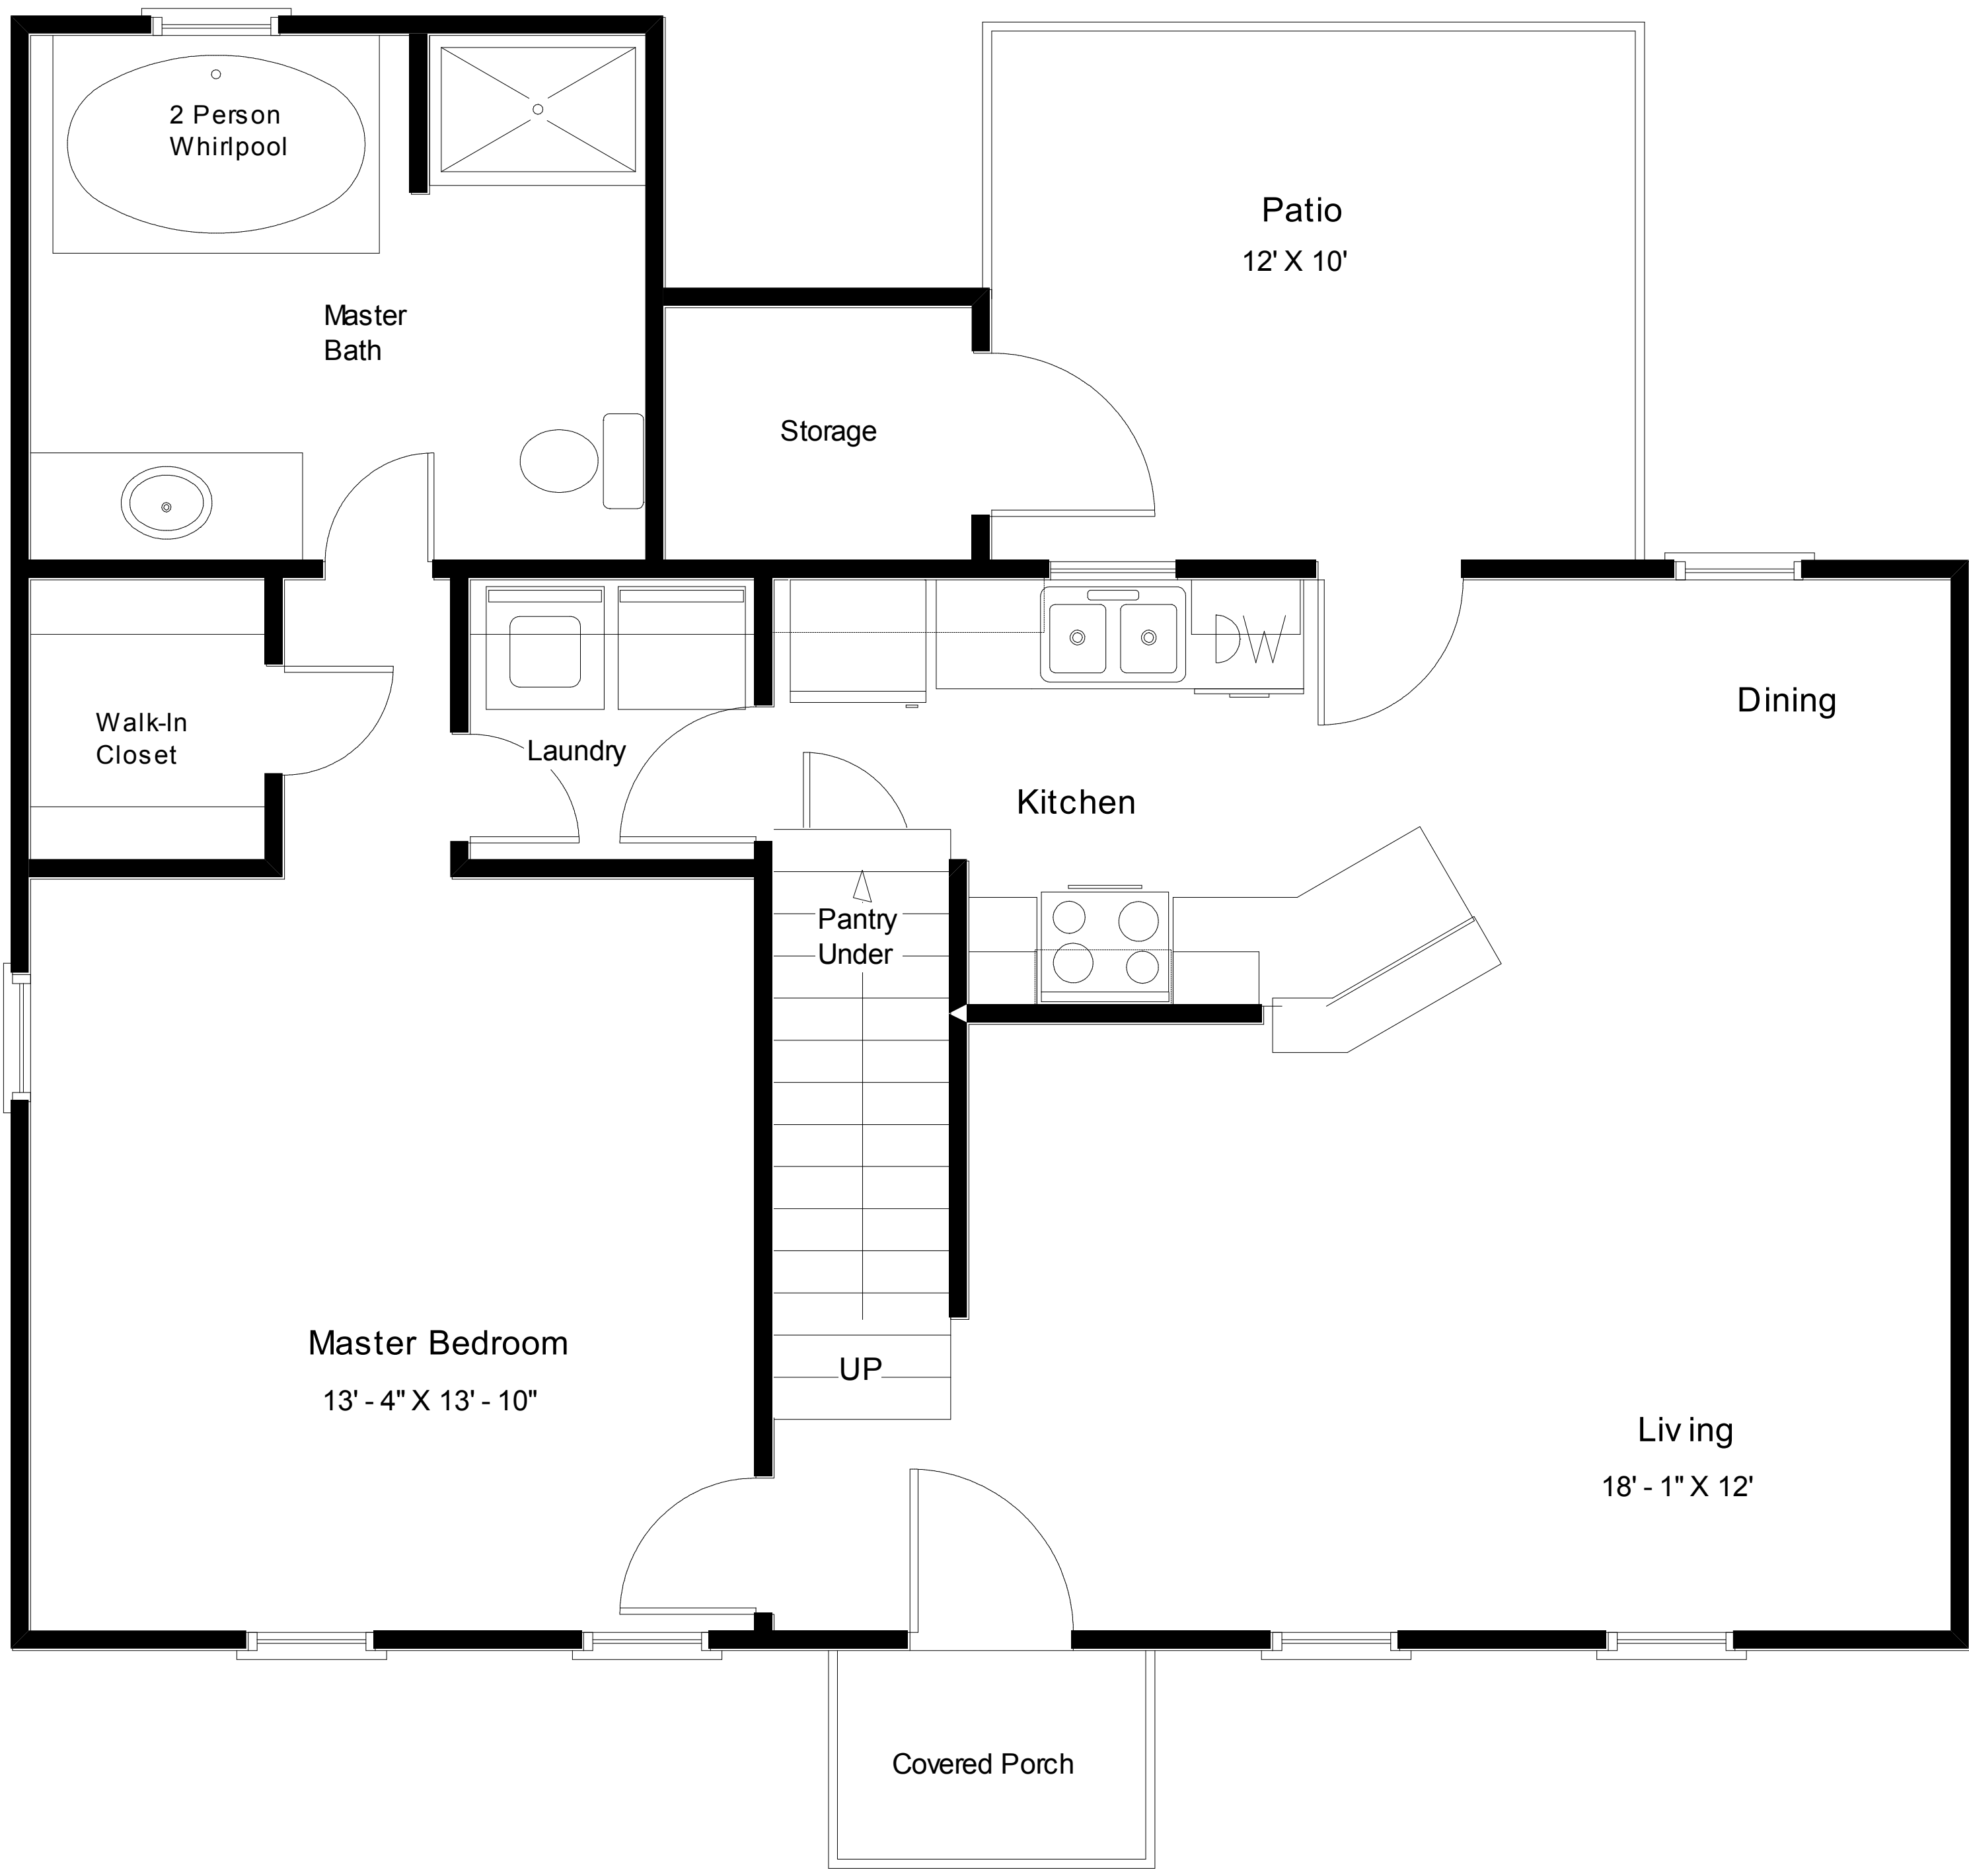

The Surry III

"Distinctive architecture"

"Live the Great Life"

The Surry III

1st Floor: 840 Sq. Ft.
 2nd Floor: 665 Sq. Ft.
 Total Heated Area: 1505 Sq. Ft.
 Exterior Storage: 30 Sq. Ft.
 Covered Porch: 24 Sq. Ft.
 Total Area Under Roof: 1559 Sq. Ft.

"Live The Great Life"

The Surry III
2nd Floor: 665 Sq. Ft.

"Live The Great Life"