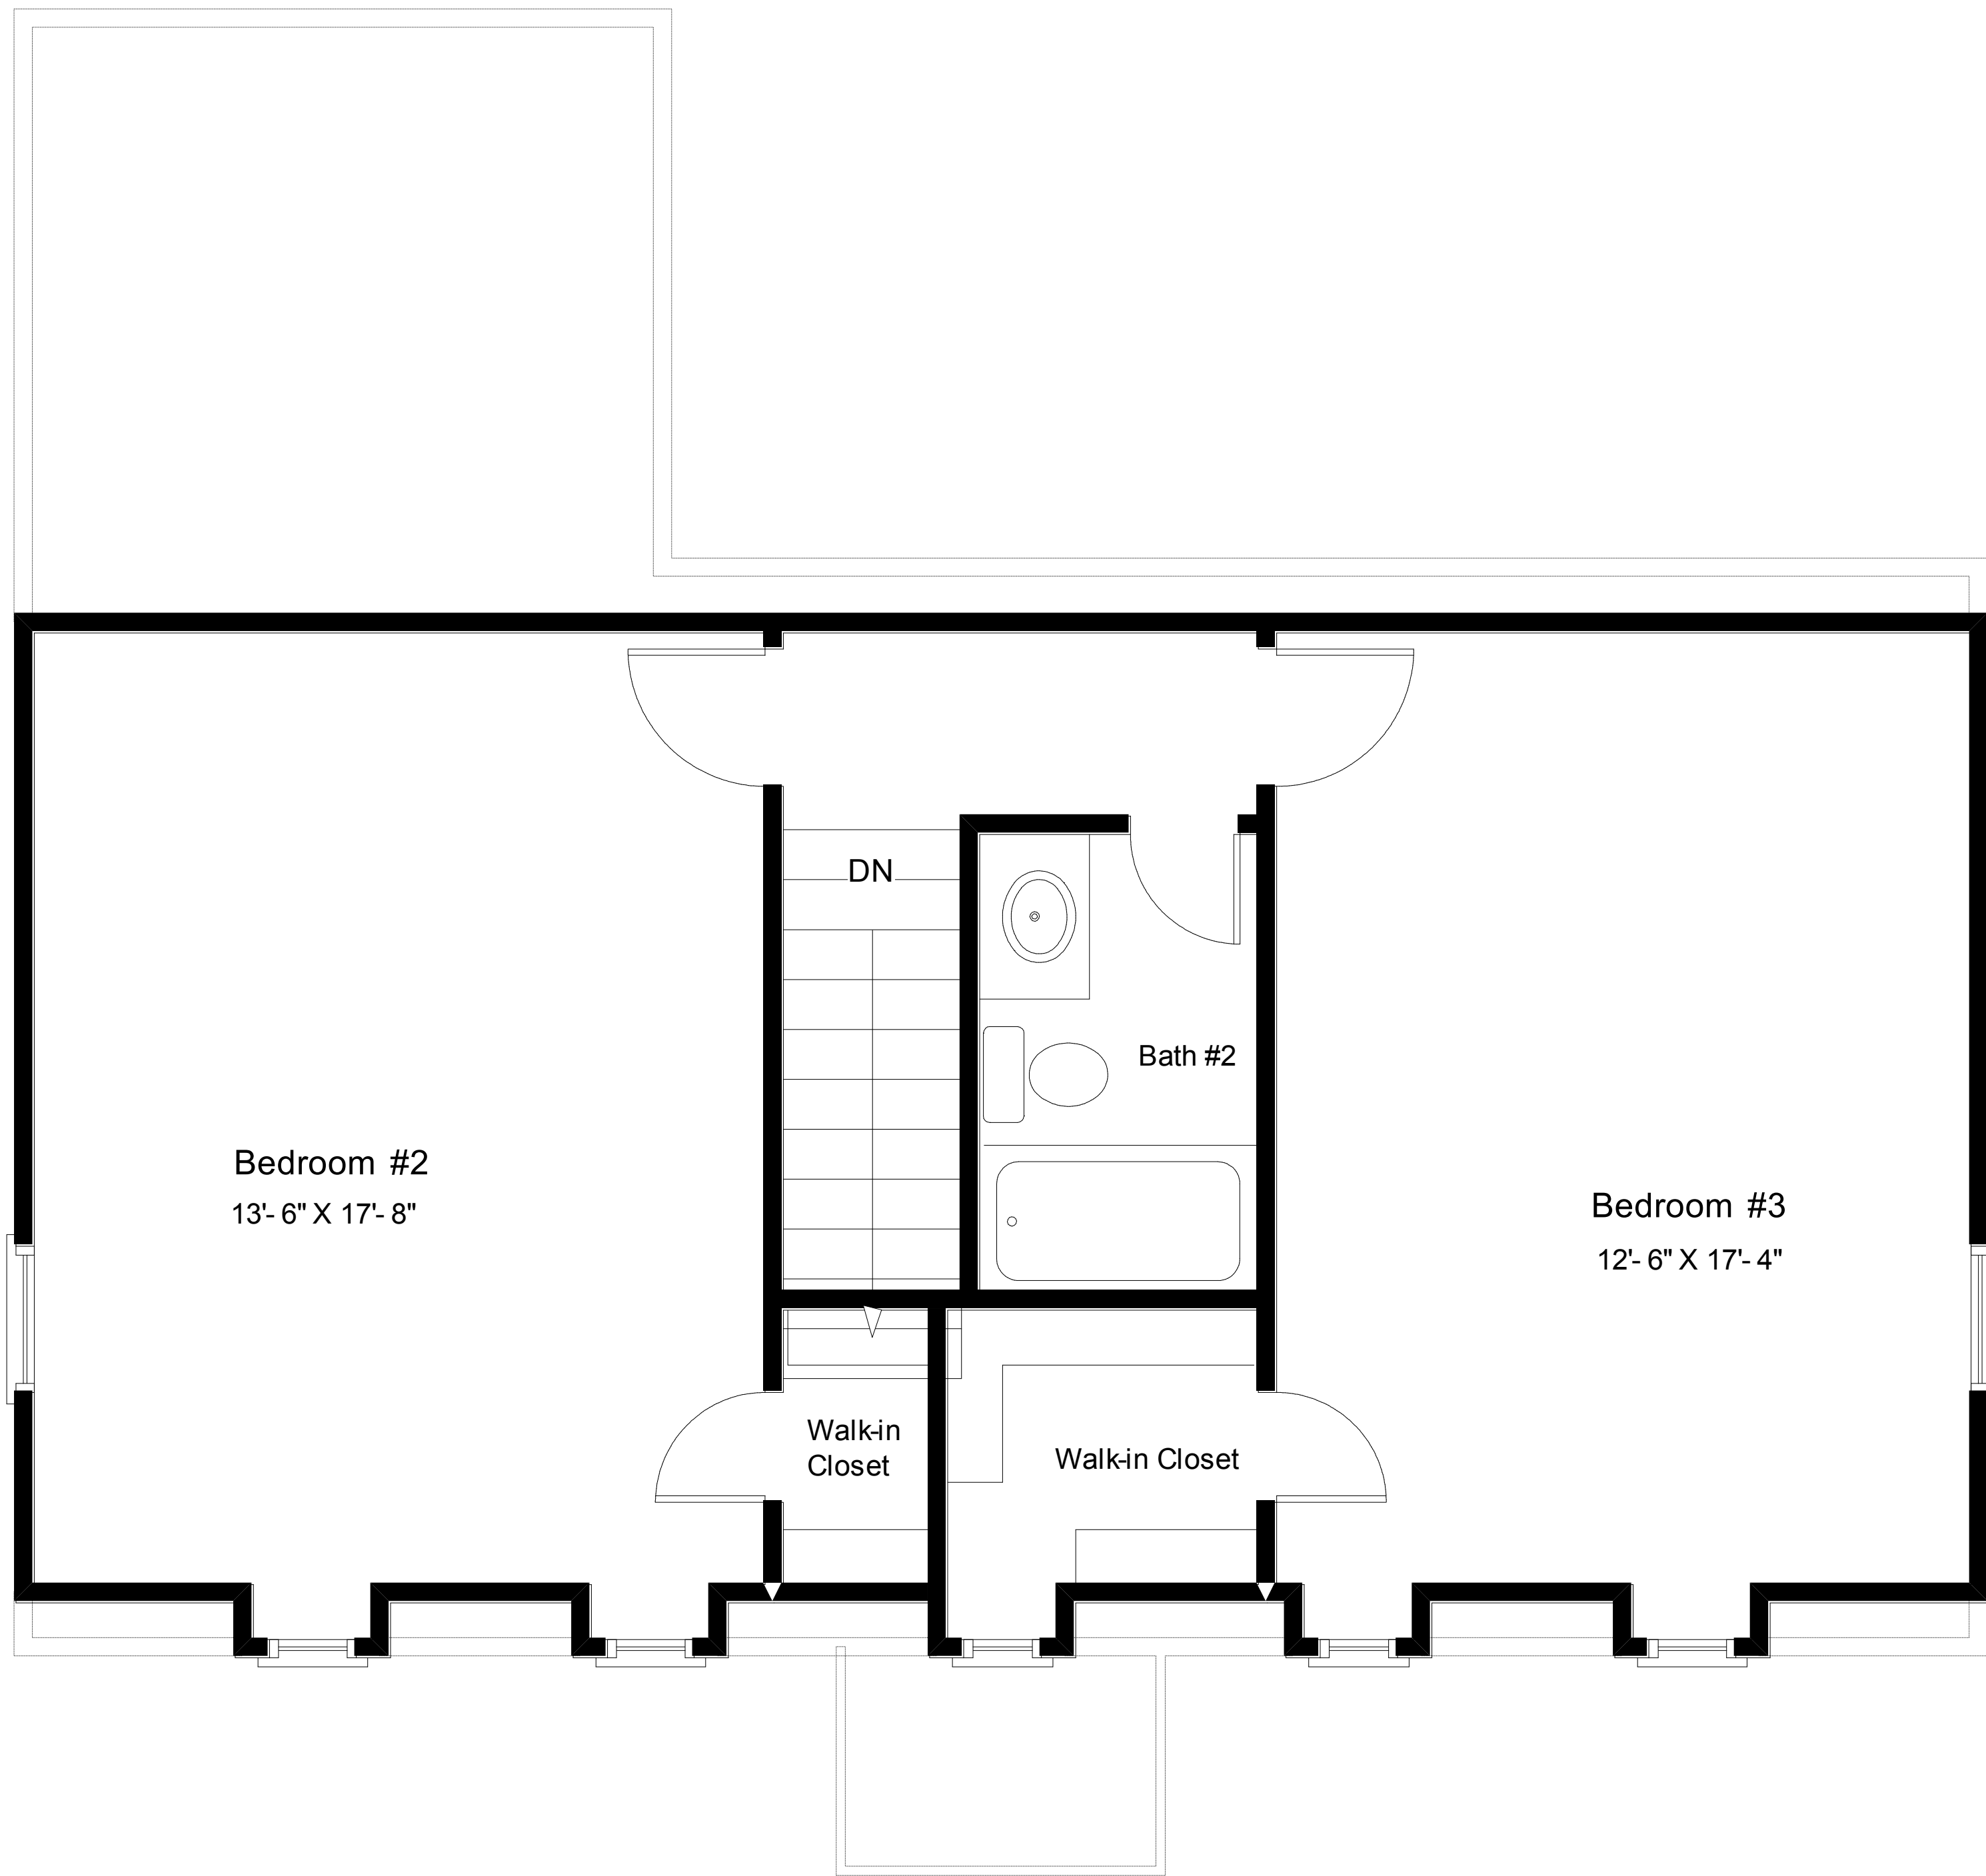

The Surry III

"Distinctive architecture"

"Live the Great Life"

The Surry III

1st Floor: 840 Sq. Ft.
 2nd Floor: 665 Sq. Ft.
 Total Heated Area: 1505 Sq. Ft.
 Exterior Storage: 30 Sq. Ft.
 Covered Porch: 24 Sq. Ft.
 Total Area Under Roof: 1559 Sq. Ft.

"Live The Great Life"

The Surry III
2nd Floor: 665 Sq. Ft.

"Live The Great Life"