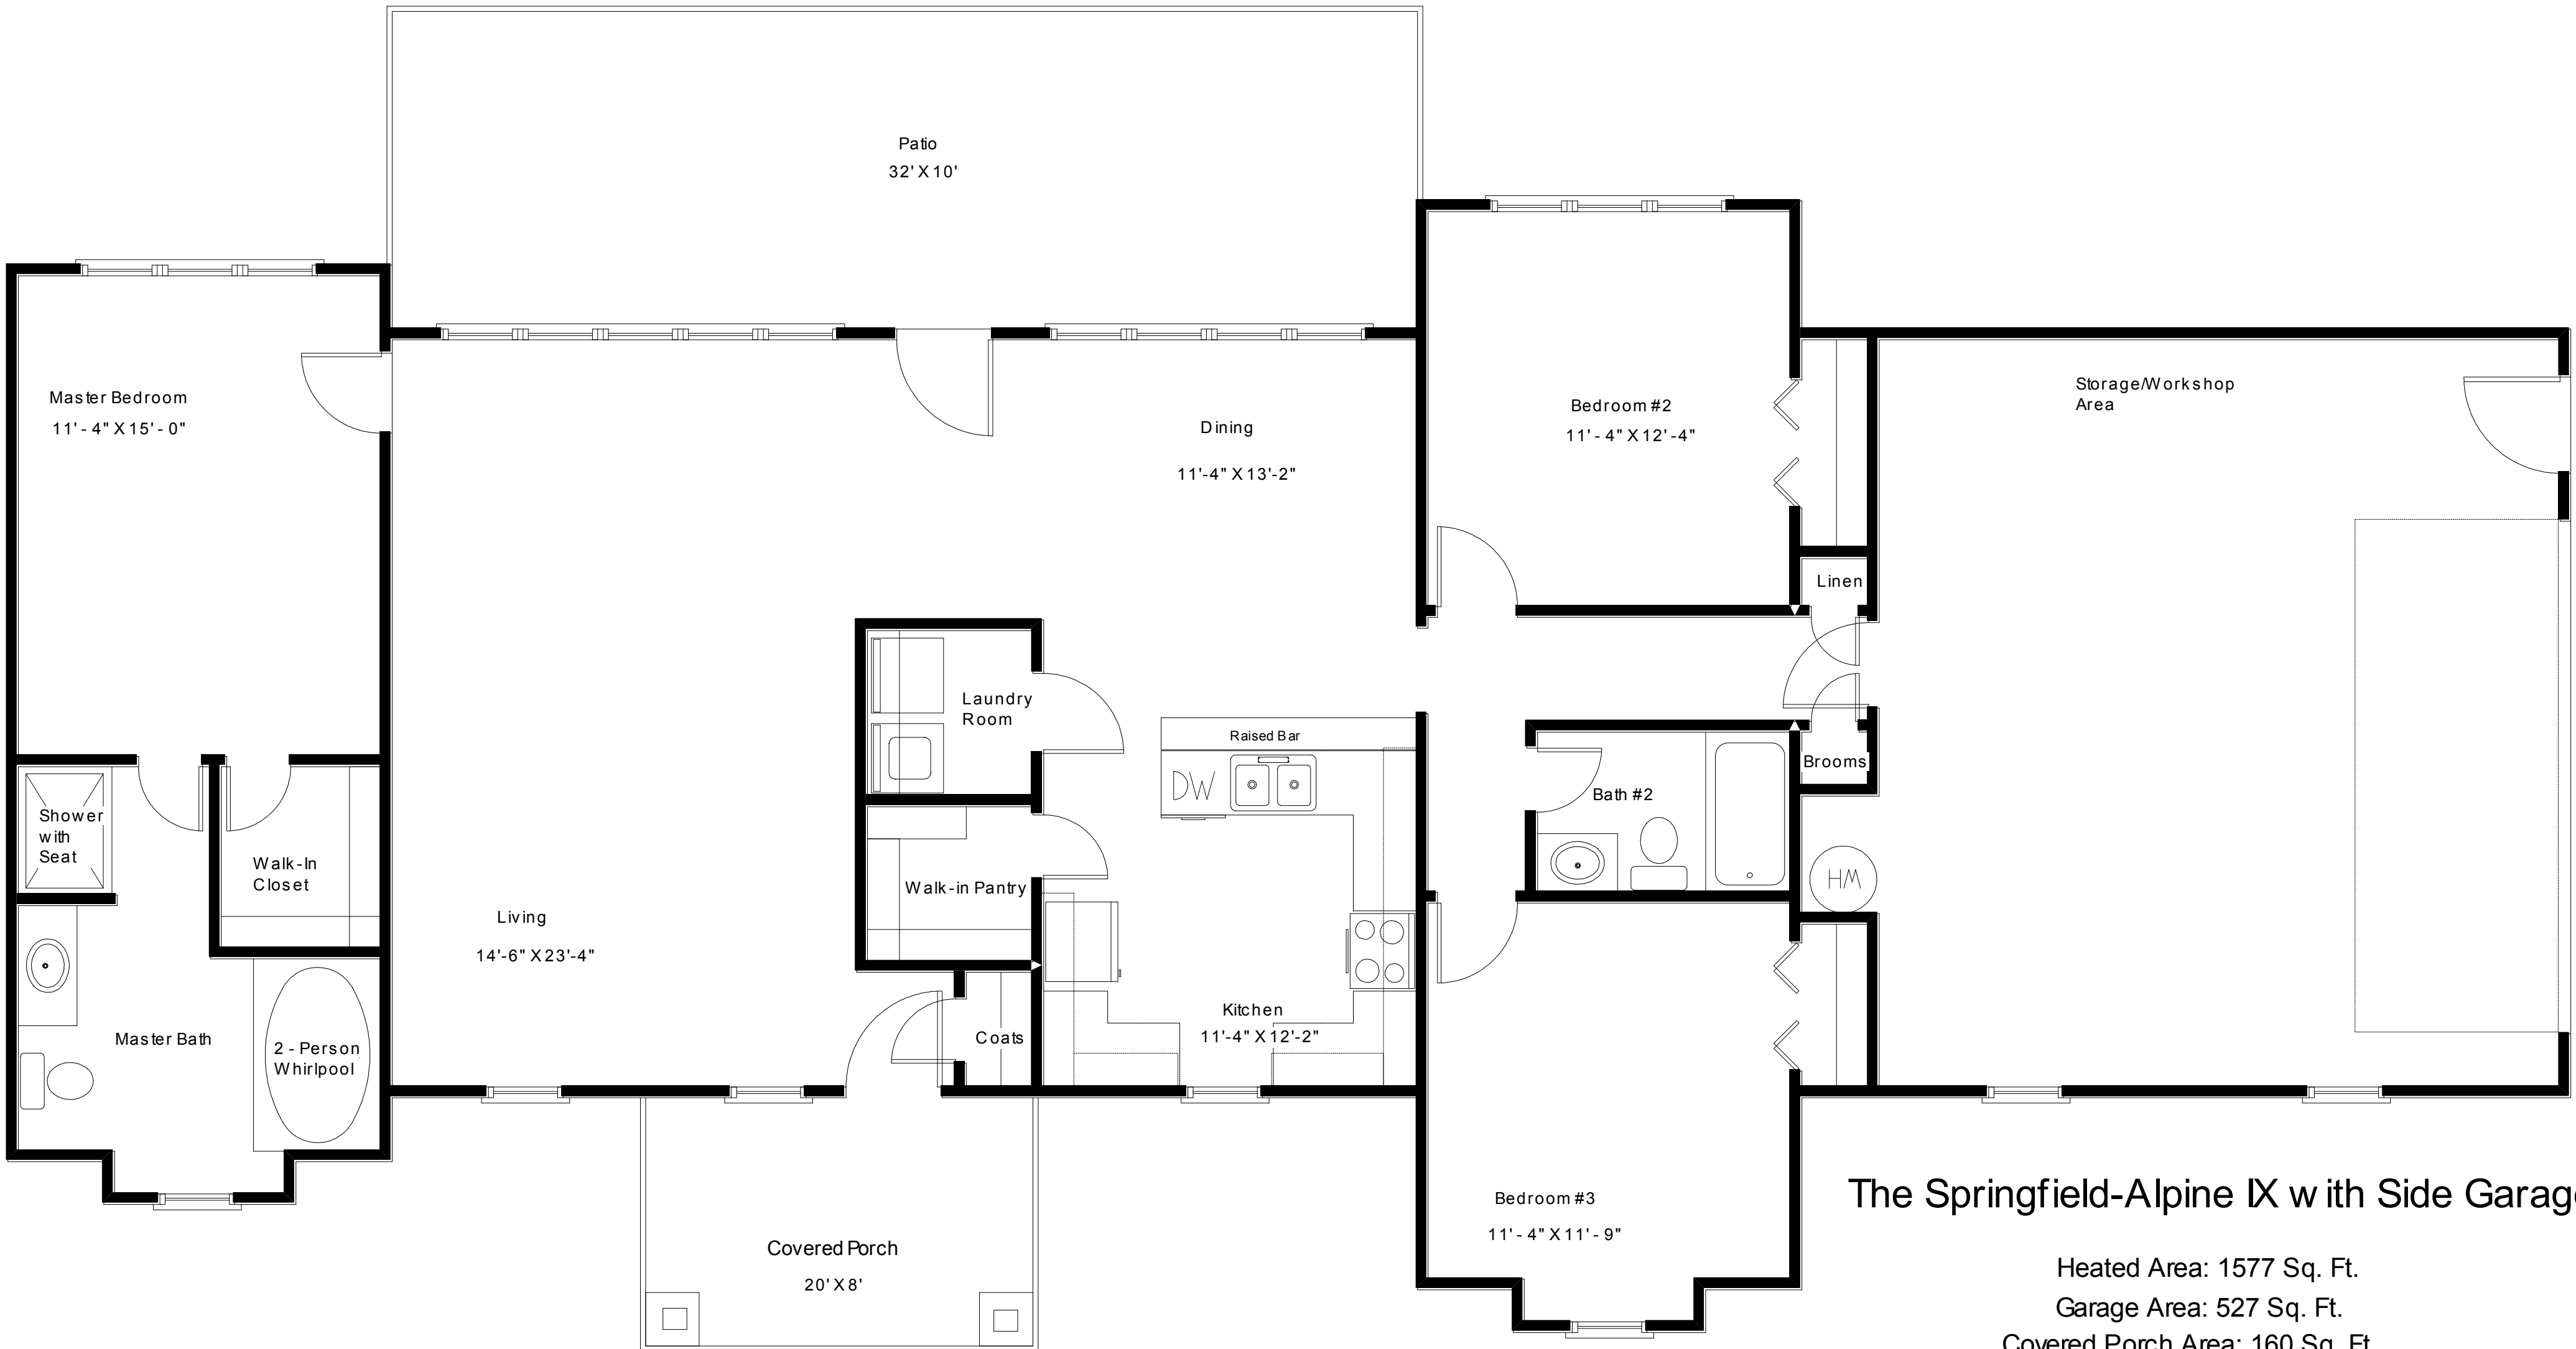

The Springfield IX with Side Garage-Alpine Street Side Elevation

"Live The Great Life"

"Easy Living"

Lakeside
Collection

The Springfield-Alpine IX w ith Side Garage

Heated Area: 1577 Sq. Ft.
 Garage Area: 527 Sq. Ft.
 Covered Porch Area: 160 Sq. Ft.
 Total Under Roof: 2264 Sq. Ft.