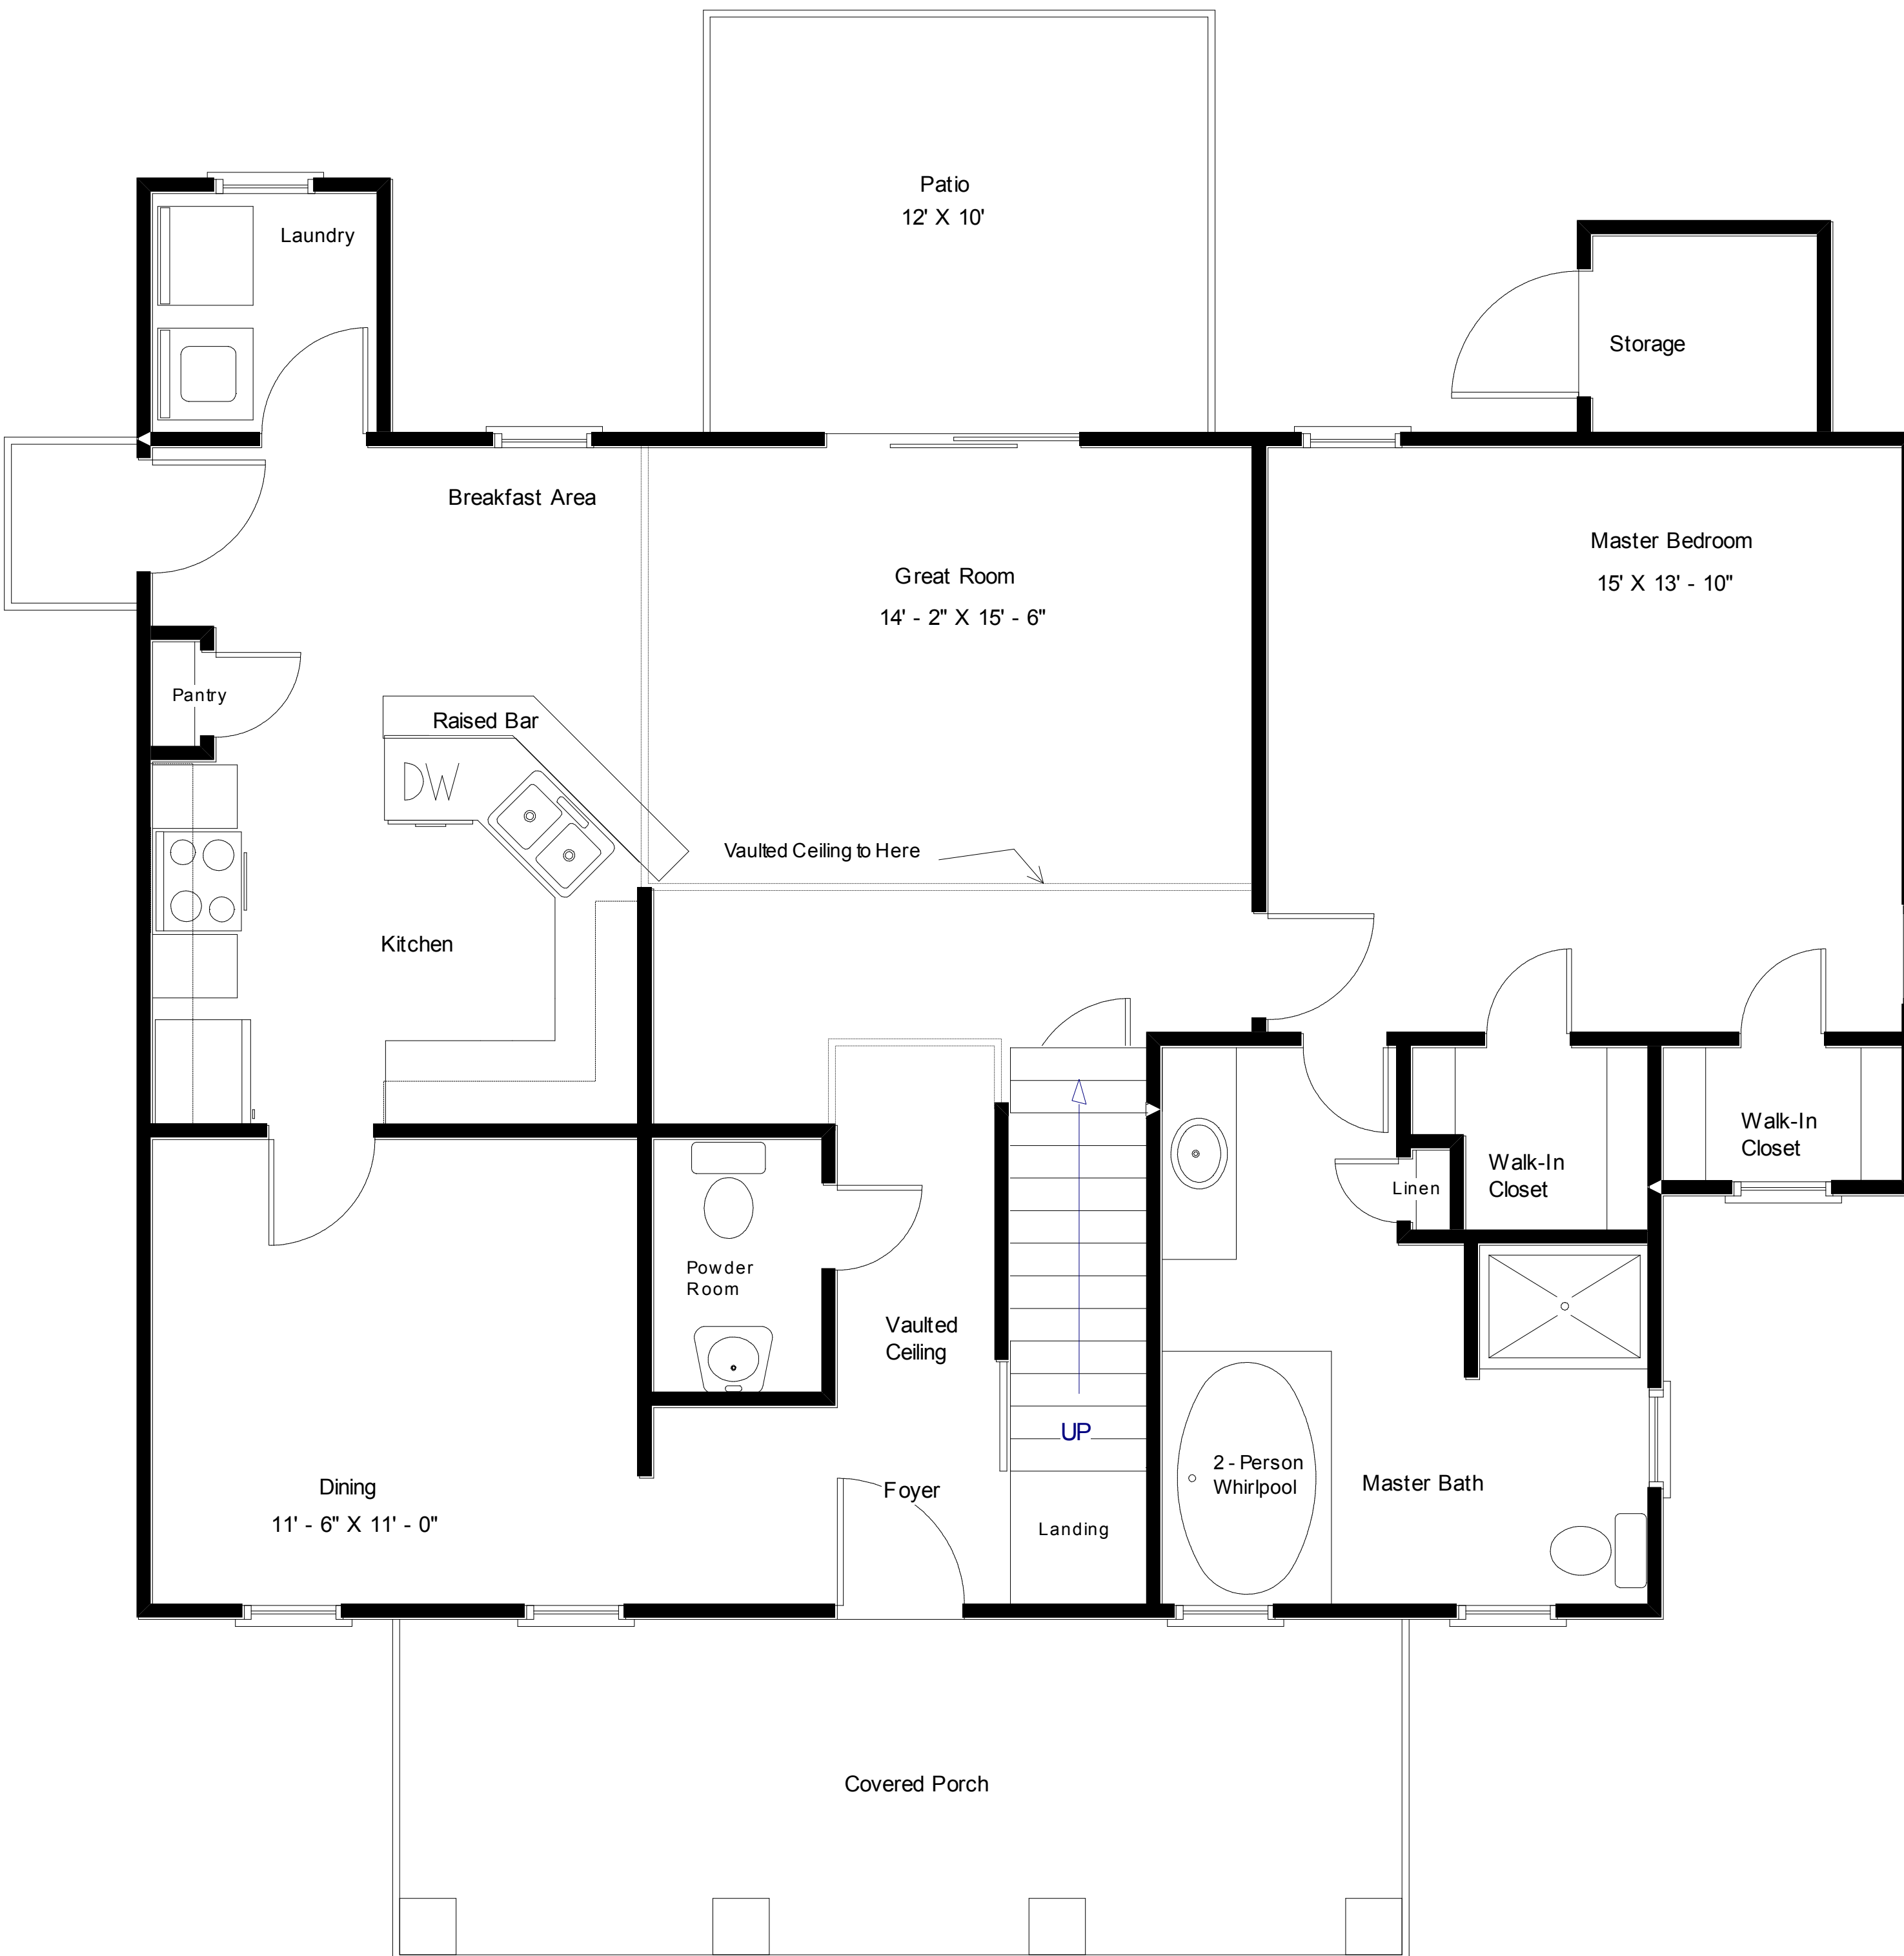

The Savannah X

"Distinctive Architecture"

"Live the Great Life"

"Distinctive Architecture"

The Savannah X

Heated Area, 1st Floor: 1152 Sq. Ft.
Heated Area, 2nd Floor: 562 Sq. Ft.
Total Heated Area: 1714 Sq. Ft.
Covered Porch: 192 Sq. Ft.
Exterior Storage: 30 Sq. Ft.
Total Under Roof: 1974 Sq. Ft.

"Live The Great Life"

"Distinctive Architecture"

The Savannah X

Heated Area, 2nd Floor: 562 Sq. F

"Live The Great Life"