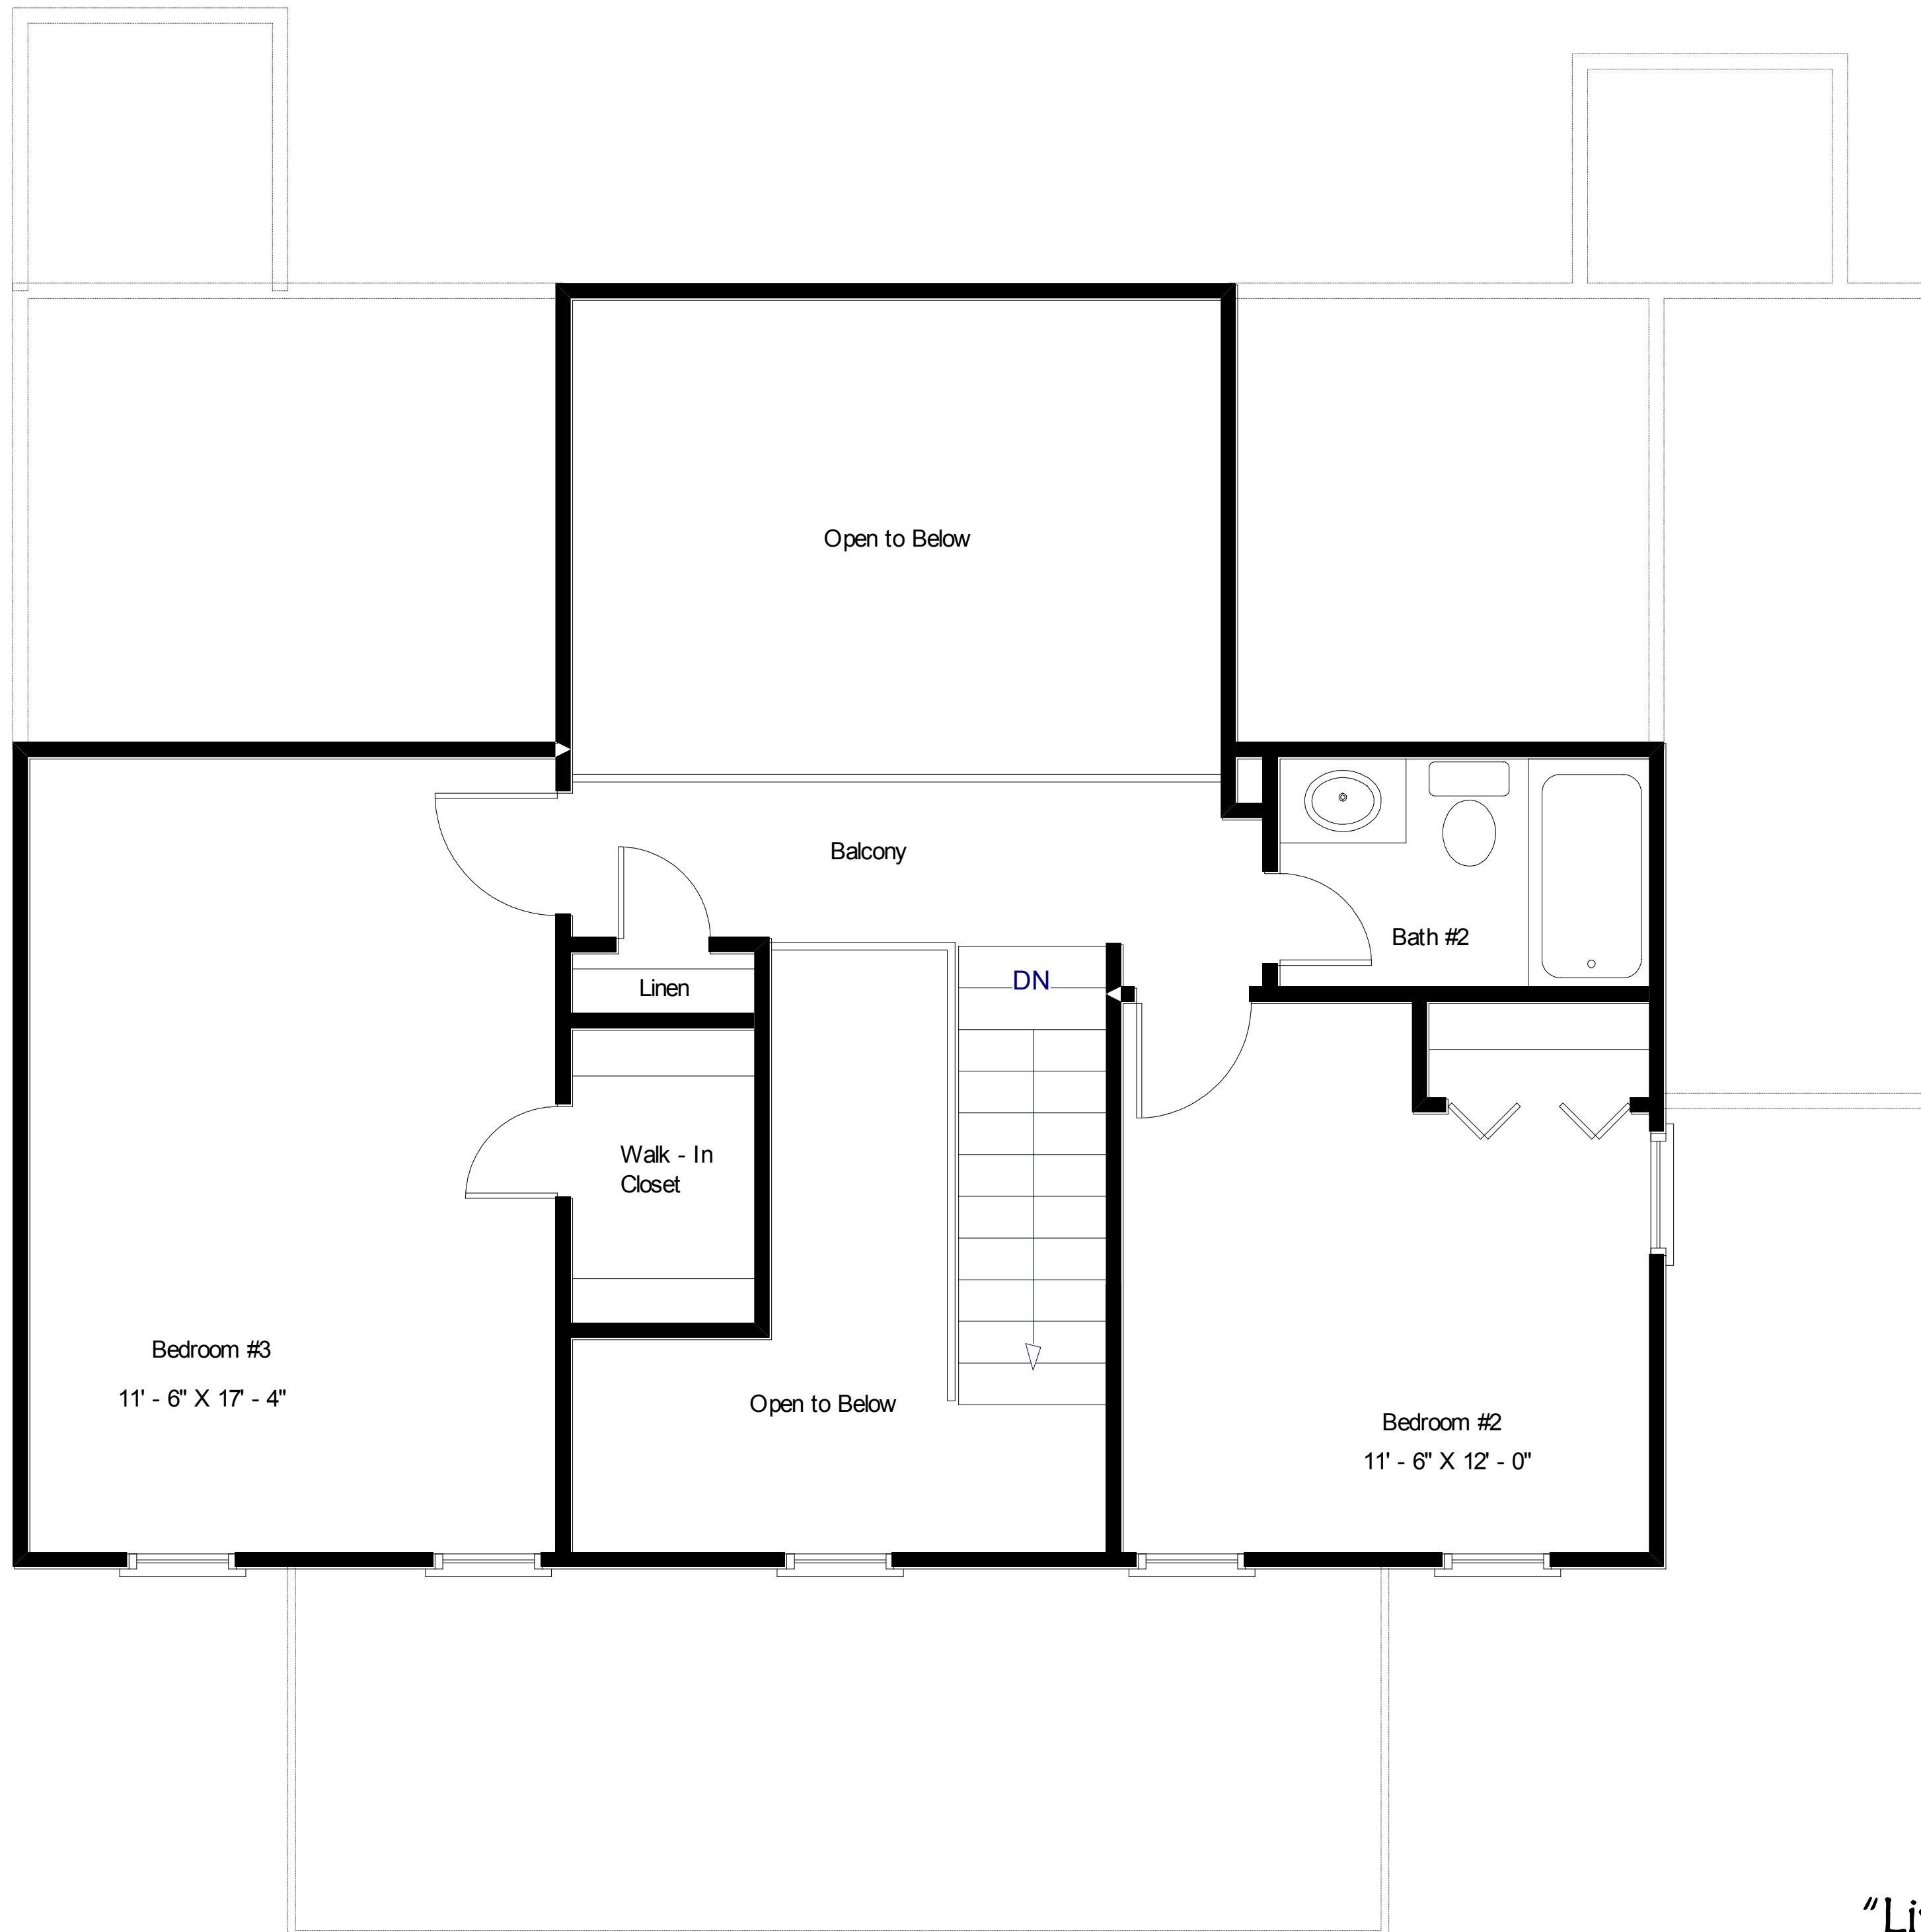

The Savannah X

"Distinctive Architecture"

"Live the Great Life"

"Distinctive Architecture"

The Savannah X

Heated Area, 1st Floor: 1152 Sq. Ft.
Heated Area, 2nd Floor: 562 Sq. Ft.
Total Heated Area: 1714 Sq. Ft.
Covered Porch: 192 Sq. Ft.
Exterior Storage: 30 Sq. Ft.
Total Under Roof: 1974 Sq. Ft.

"Live The Great Life"

"Distinctive Architecture"

The Savannah X

Heated Area, 2nd Floor: 562 Sq. F

"Live The Great Life"