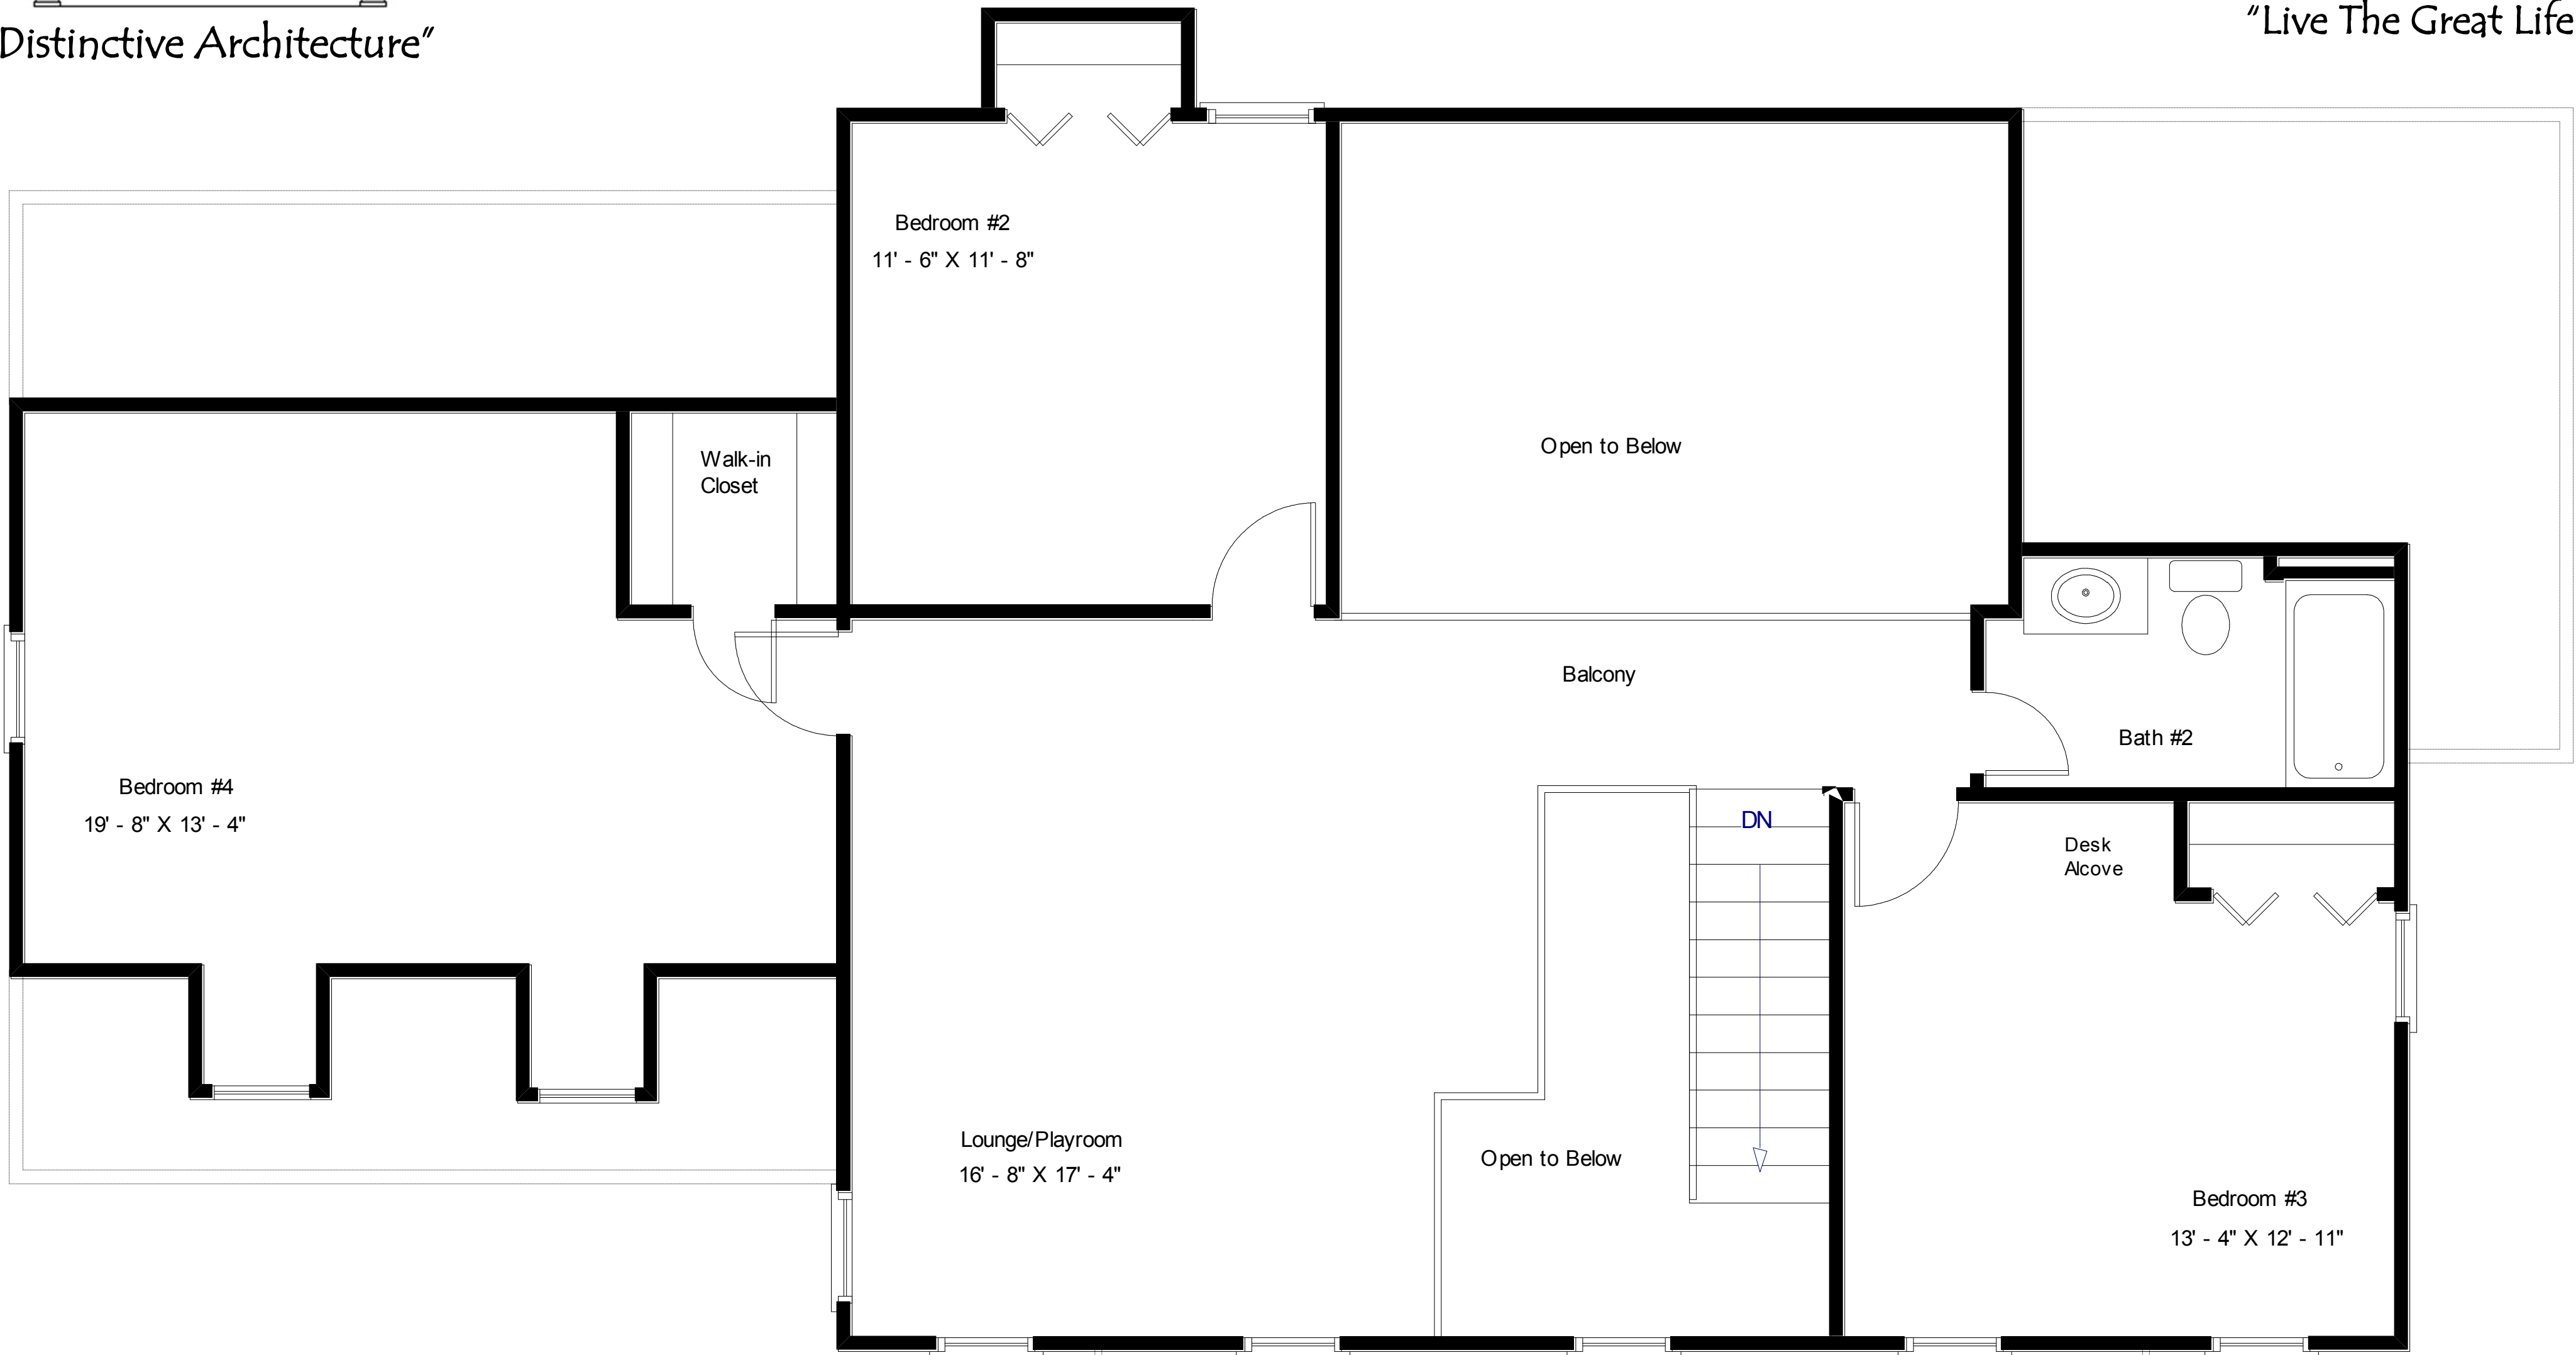

The Savannah XXI with Side Garage

"Distinctive Architecture"

"Live the Great Life"

**Southern
Colonial
Collection**

"Distinctive Architecture"

"Live The Great Life"

The Savannah XXI with Bath Option D Double Garage

Heated Area, 1st Floor: 1204 Sq. Ft.
Heated Area, 2nd Floor: 1063 Sq. Ft.
Total Heated Area: 2267Sq. Ft.
Garage: 480 Sq. Ft.
Covered Porch: 204 Sq. Ft.
Total Under Roof: 2951 Sq. Ft.

**Southern
Colonial
Collection**

"Distinctive Architecture"

"Live The Great Life"

The Savannah XXI With Bath Option D & Double Garage

Heated Area, 2nd Floor: 1063 Sq. Ft.