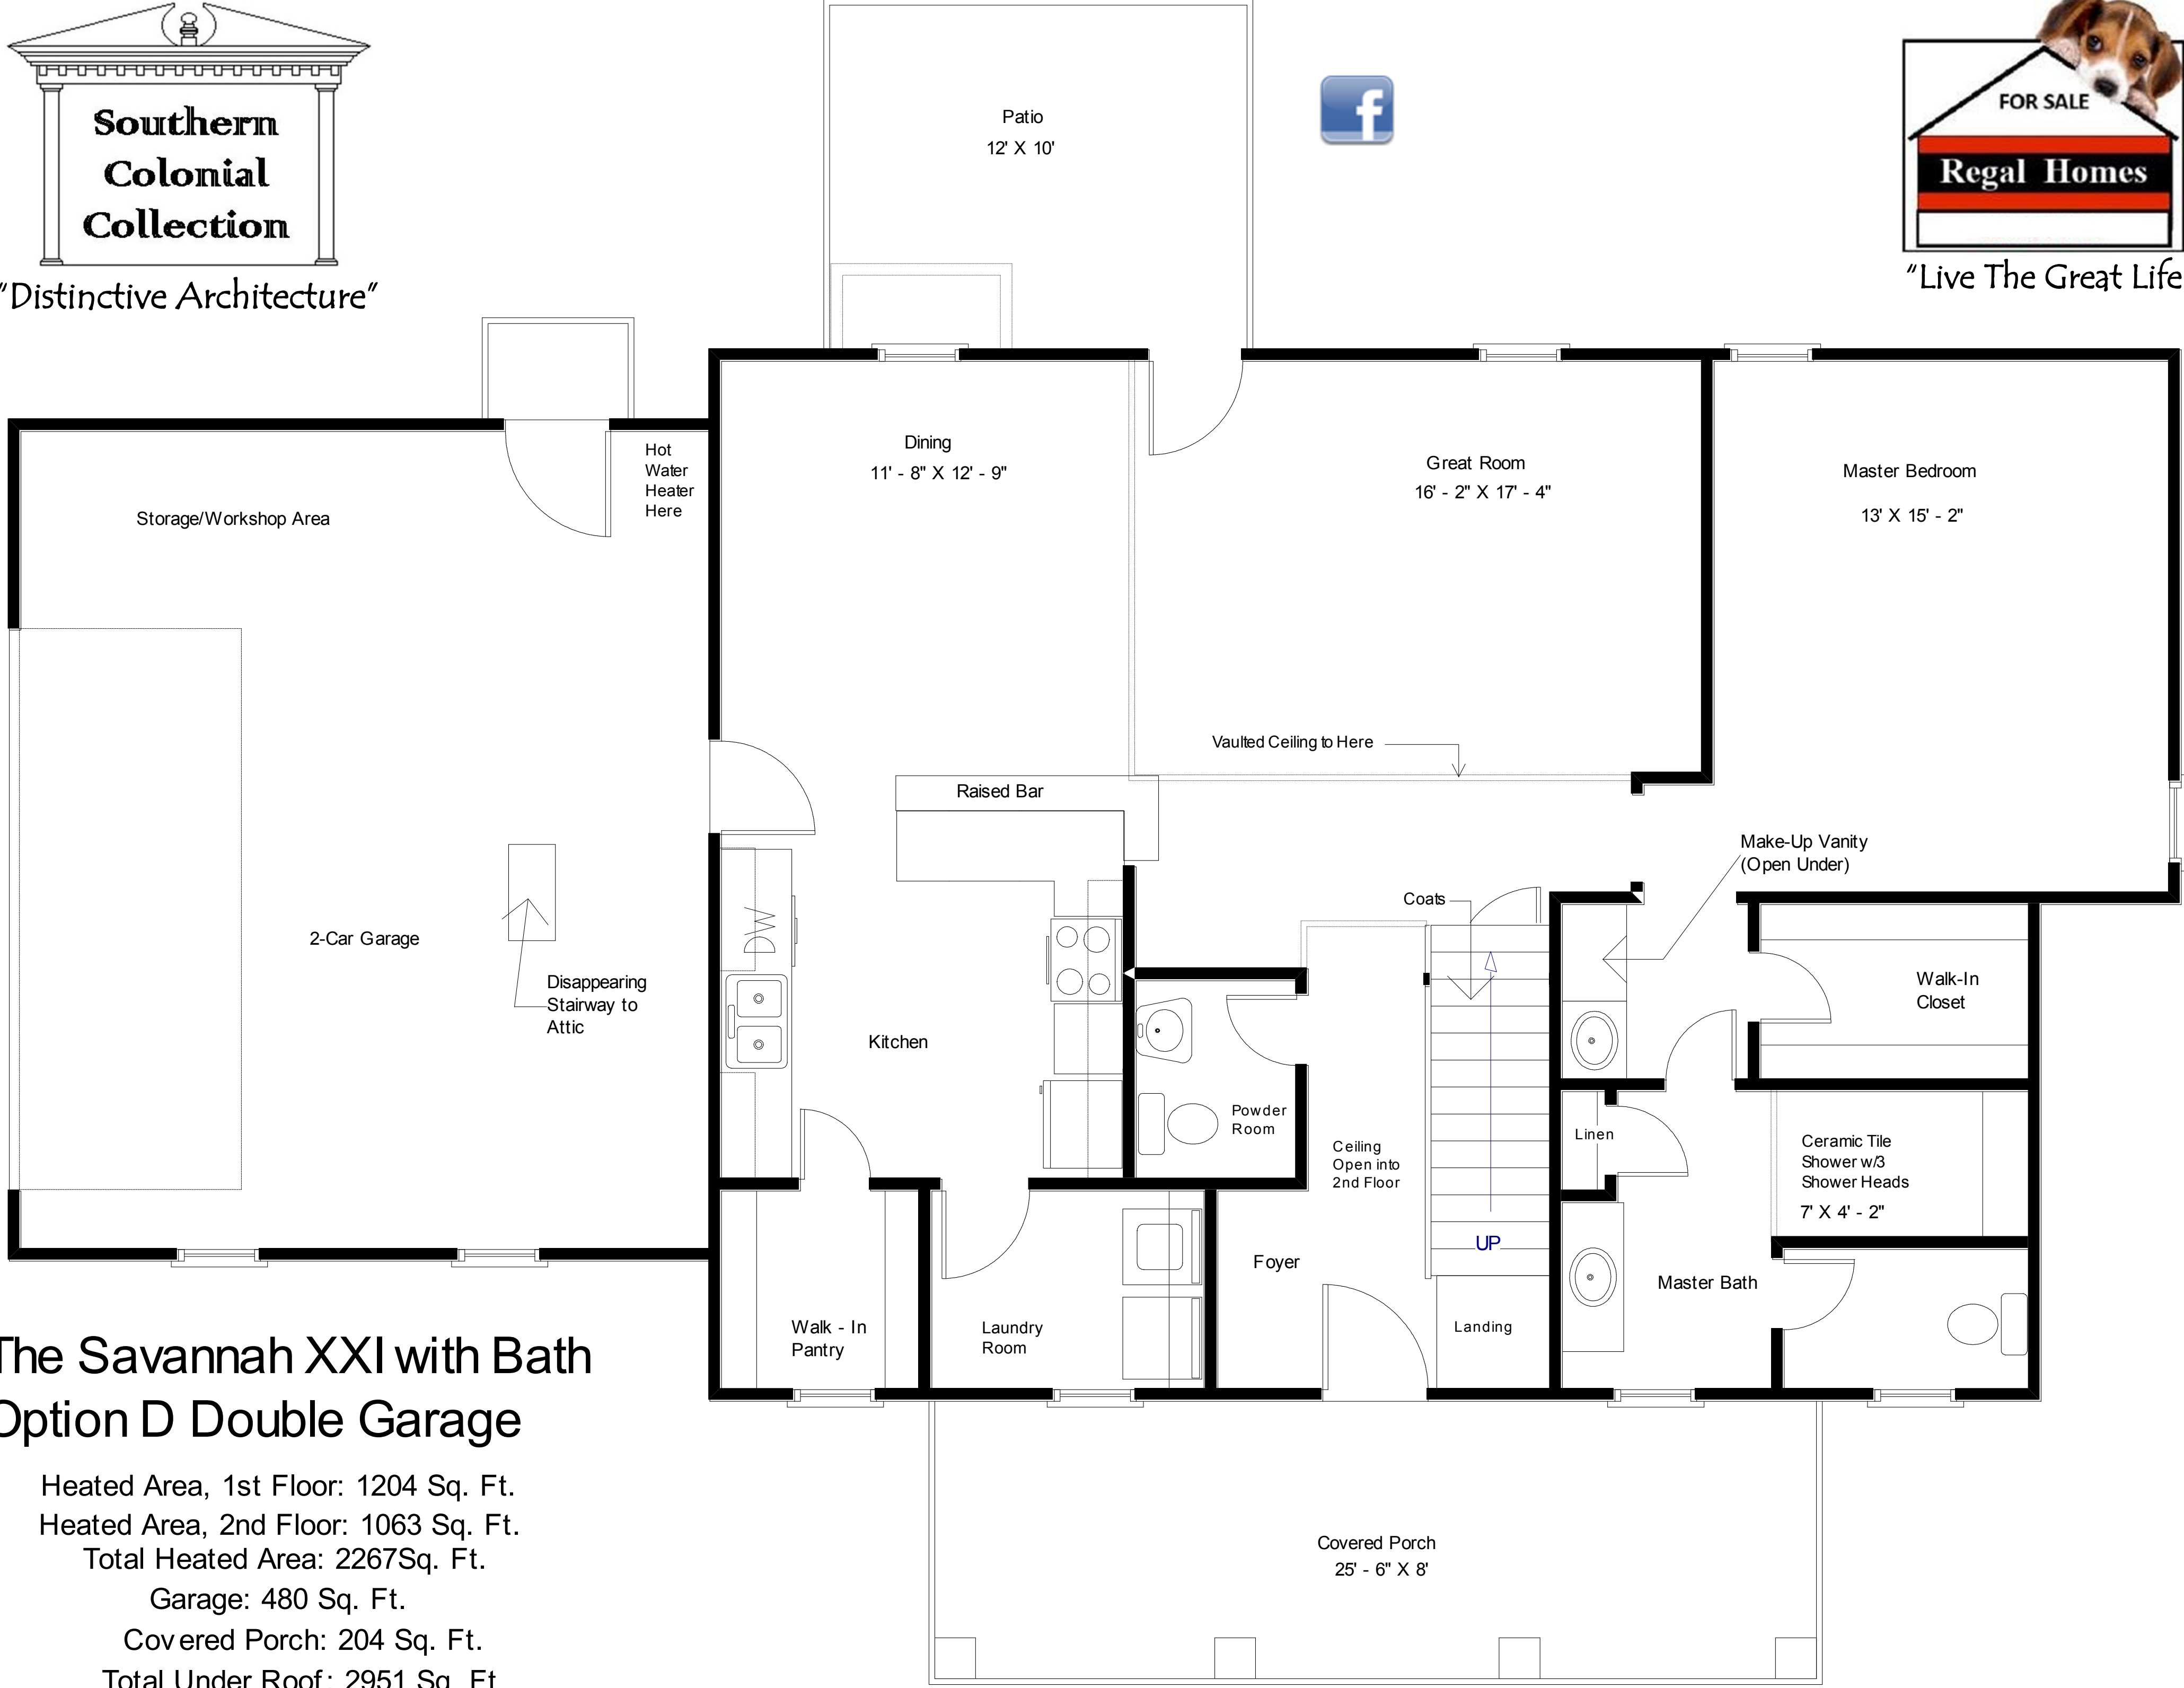

The Savannah XXI with Side Garage

"Distinctive Architecture"

"Live the Great Life"

**Southern
Colonial
Collection**

"Distinctive Architecture"

"Live The Great Life"

The Savannah XXI with Bath Option D Double Garage

Heated Area, 1st Floor: 1204 Sq. Ft.
Heated Area, 2nd Floor: 1063 Sq. Ft.
Total Heated Area: 2267Sq. Ft.
Garage: 480 Sq. Ft.
Covered Porch: 204 Sq. Ft.
Total Under Roof: 2951 Sq. Ft.

**Southern
Colonial
Collection**

"Distinctive Architecture"

"Live The Great Life"

The Savannah XXI With Bath Option D & Double Garage

Heated Area, 2nd Floor: 1063 Sq. Ft.