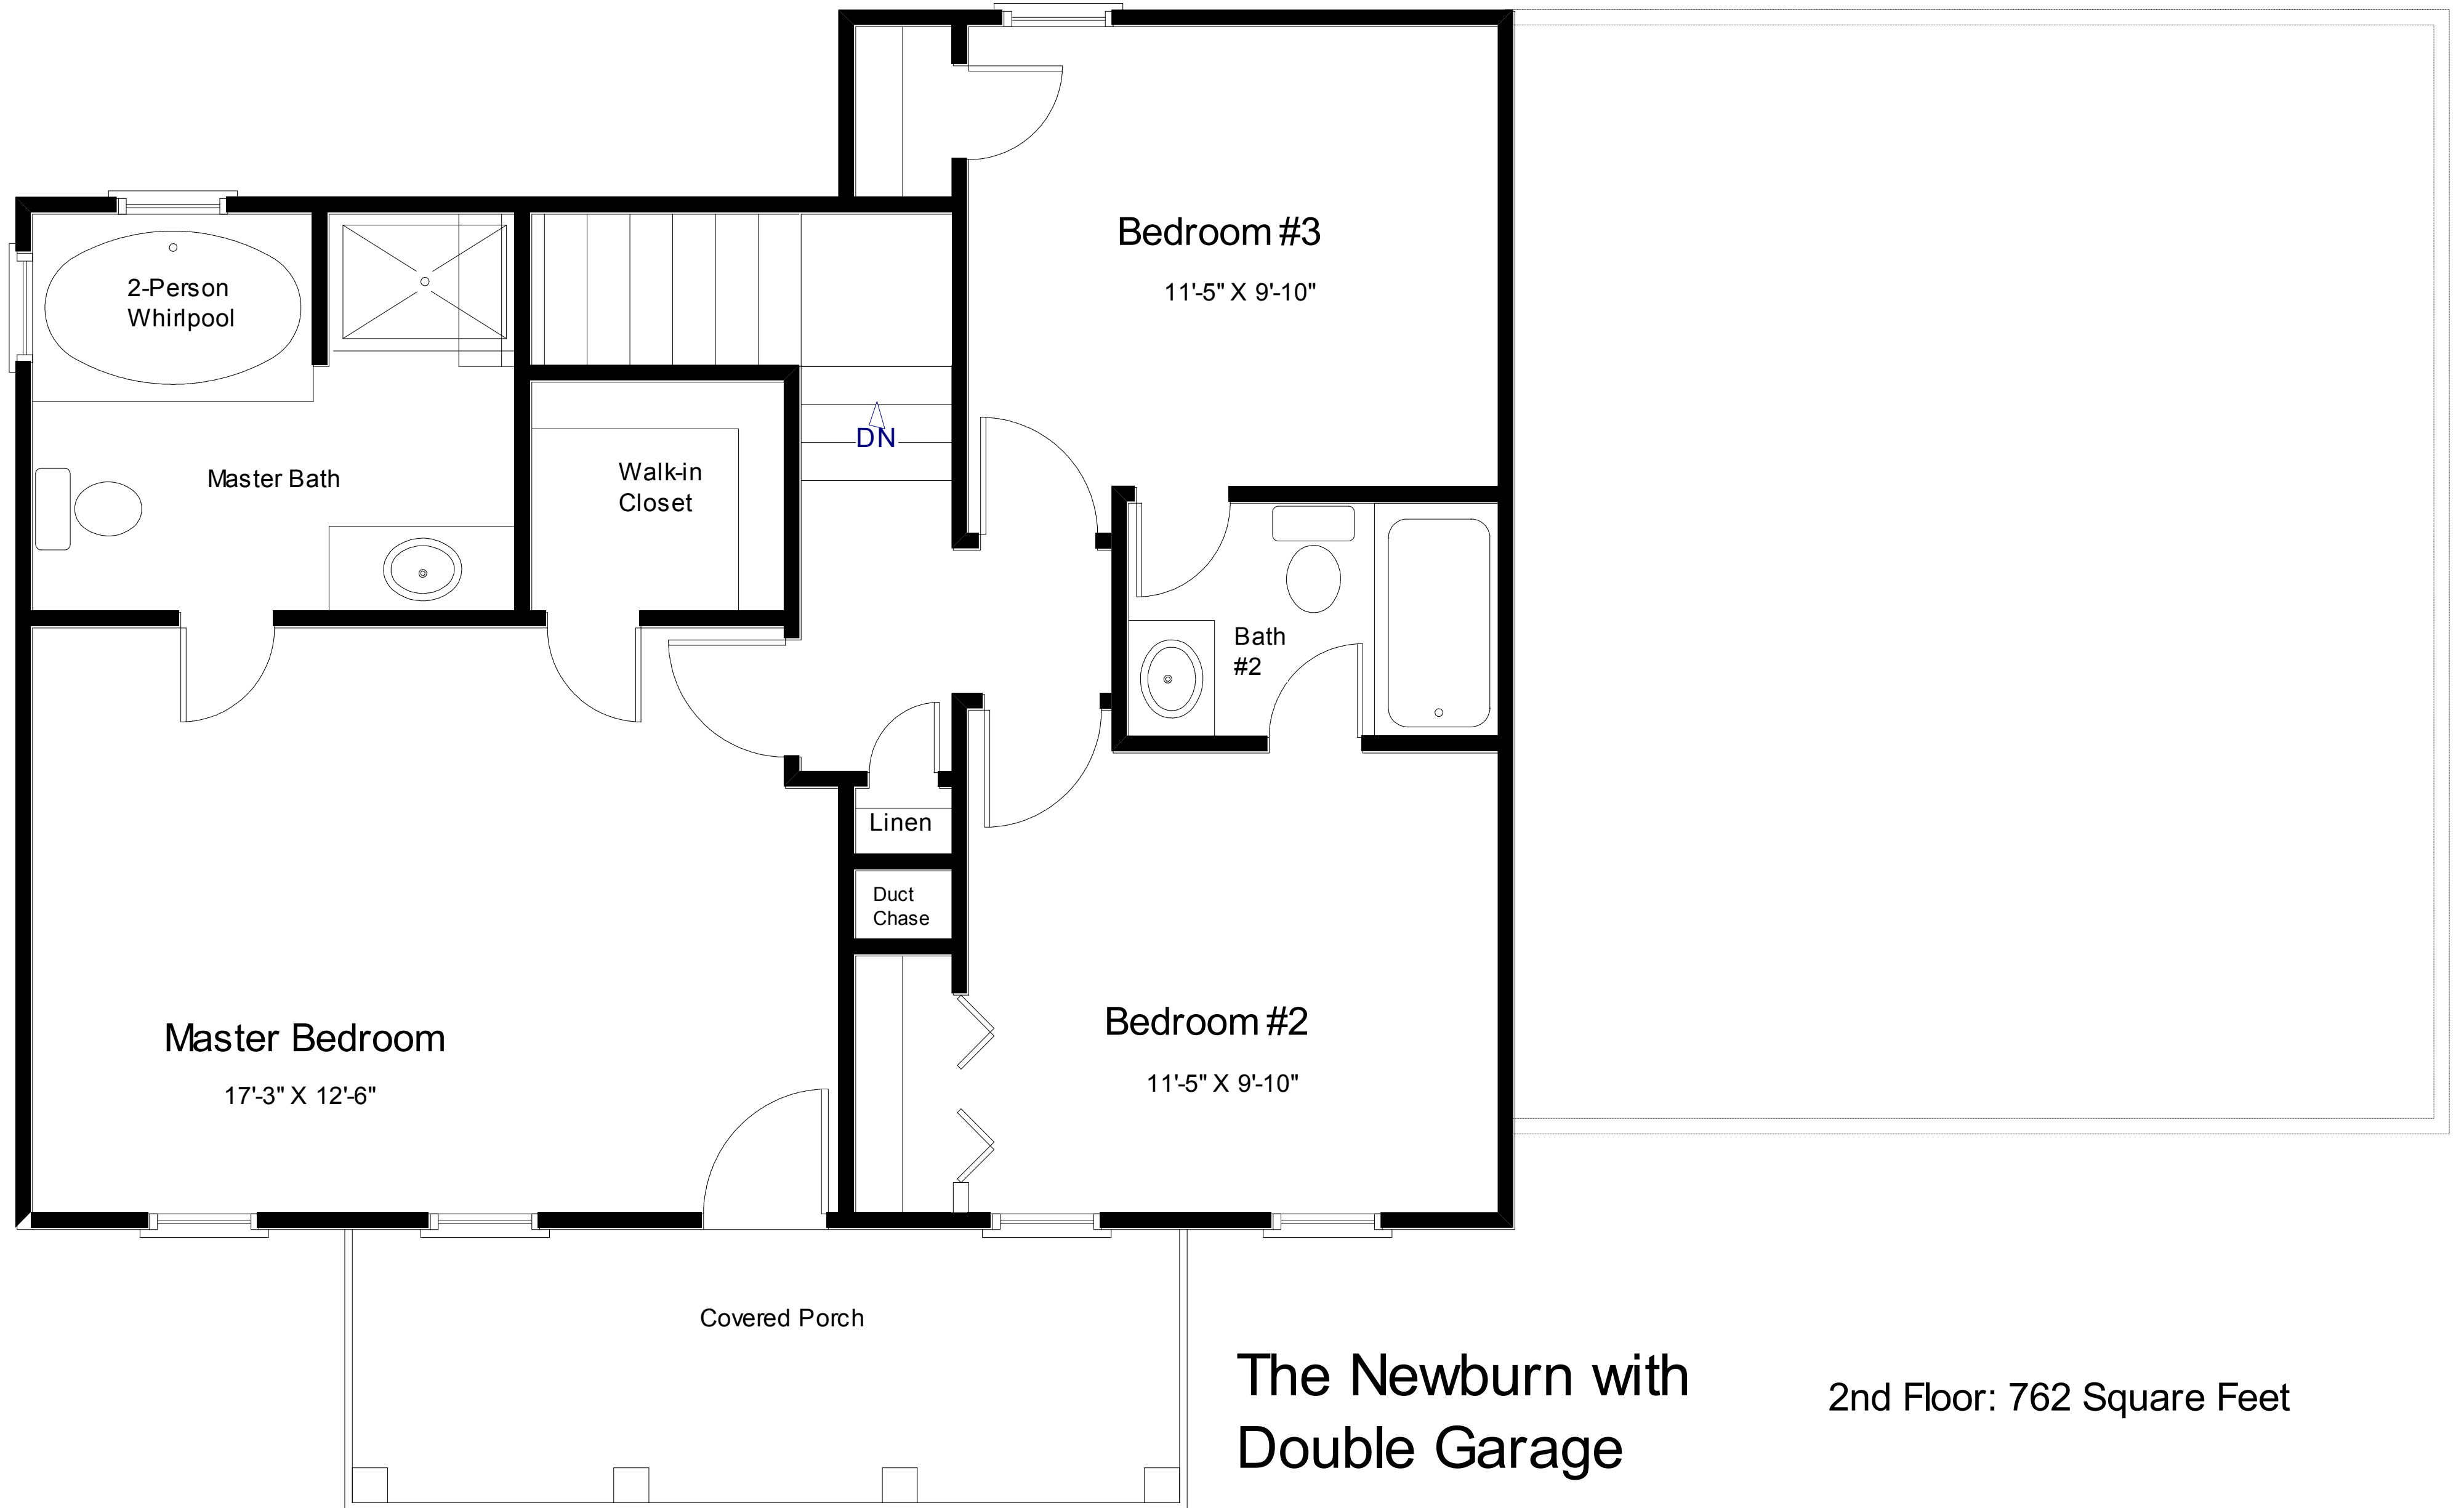

"Live The Great Life"
864-654-5750

The Newburn with Double Garage

Featuring:

Separate Living-Dining

2-Person Whirlpool

Double Covered Porch

"Live The Great Life"

The Newburn with Double Garage

2nd Floor: 762 Square Feet