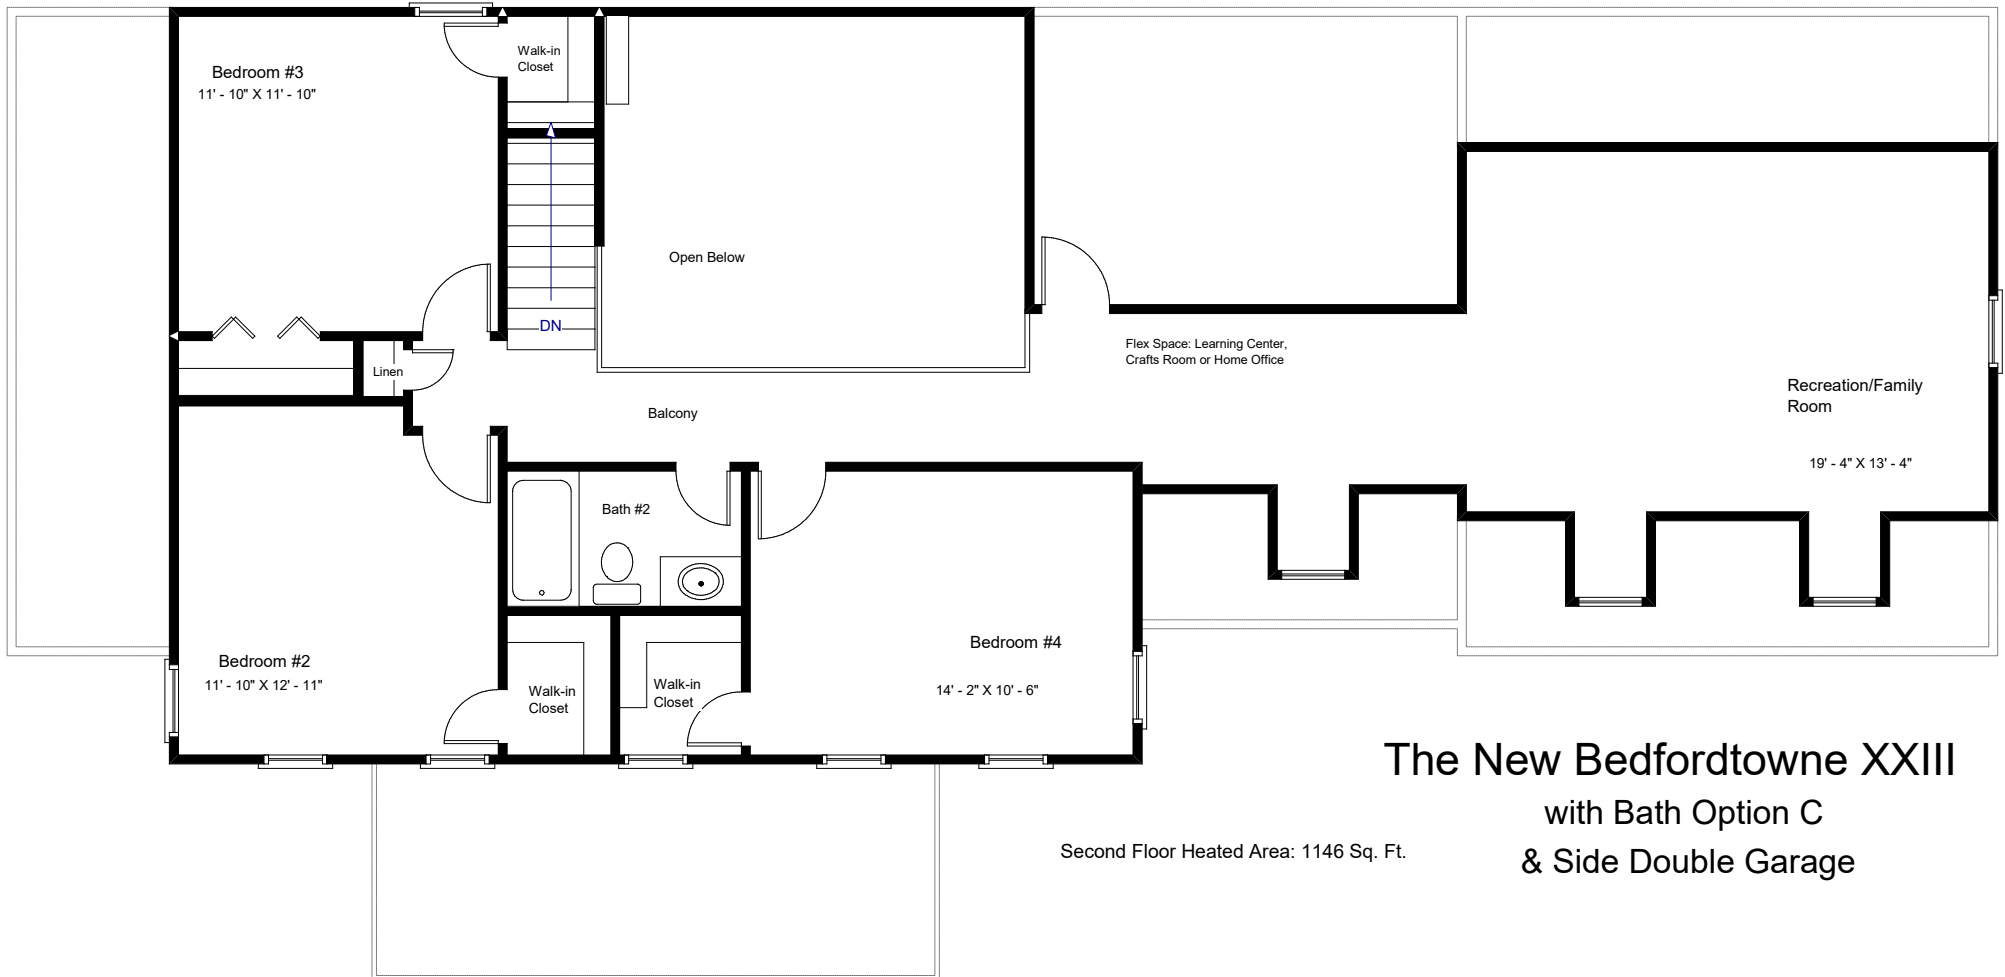

The New Bedfordtowne XXII with Side Double Garage, Street Side

"Live the Great Life"

"Distinctive Craftsman Style Homes"

Craftowne Homes

"Live the Great Life"

Craftowne Collection
"Distinctive Craftsman Designs"

The New Bedfordtowne XXIII
with Bath Option C
& Side Double Garage

1st Floor Heated Area: 1428 Sq. Ft.
 2nd Floor Heated Area: 1146 Sq. Ft.
 Total Heated Area: 2574 Sq. Ft.
 Covered Front Porch Area: 168 Sq. Ft.
 Garage Area: 480 Sq. Ft.
 Total Area Under Roof: 3222 Sq. Ft.

"Live the Great Life"

Craftowne Collection

"Distinctive Craftsman Designs"

The New Bedfordtowne XXIII
with Bath Option C
& Side Double Garage