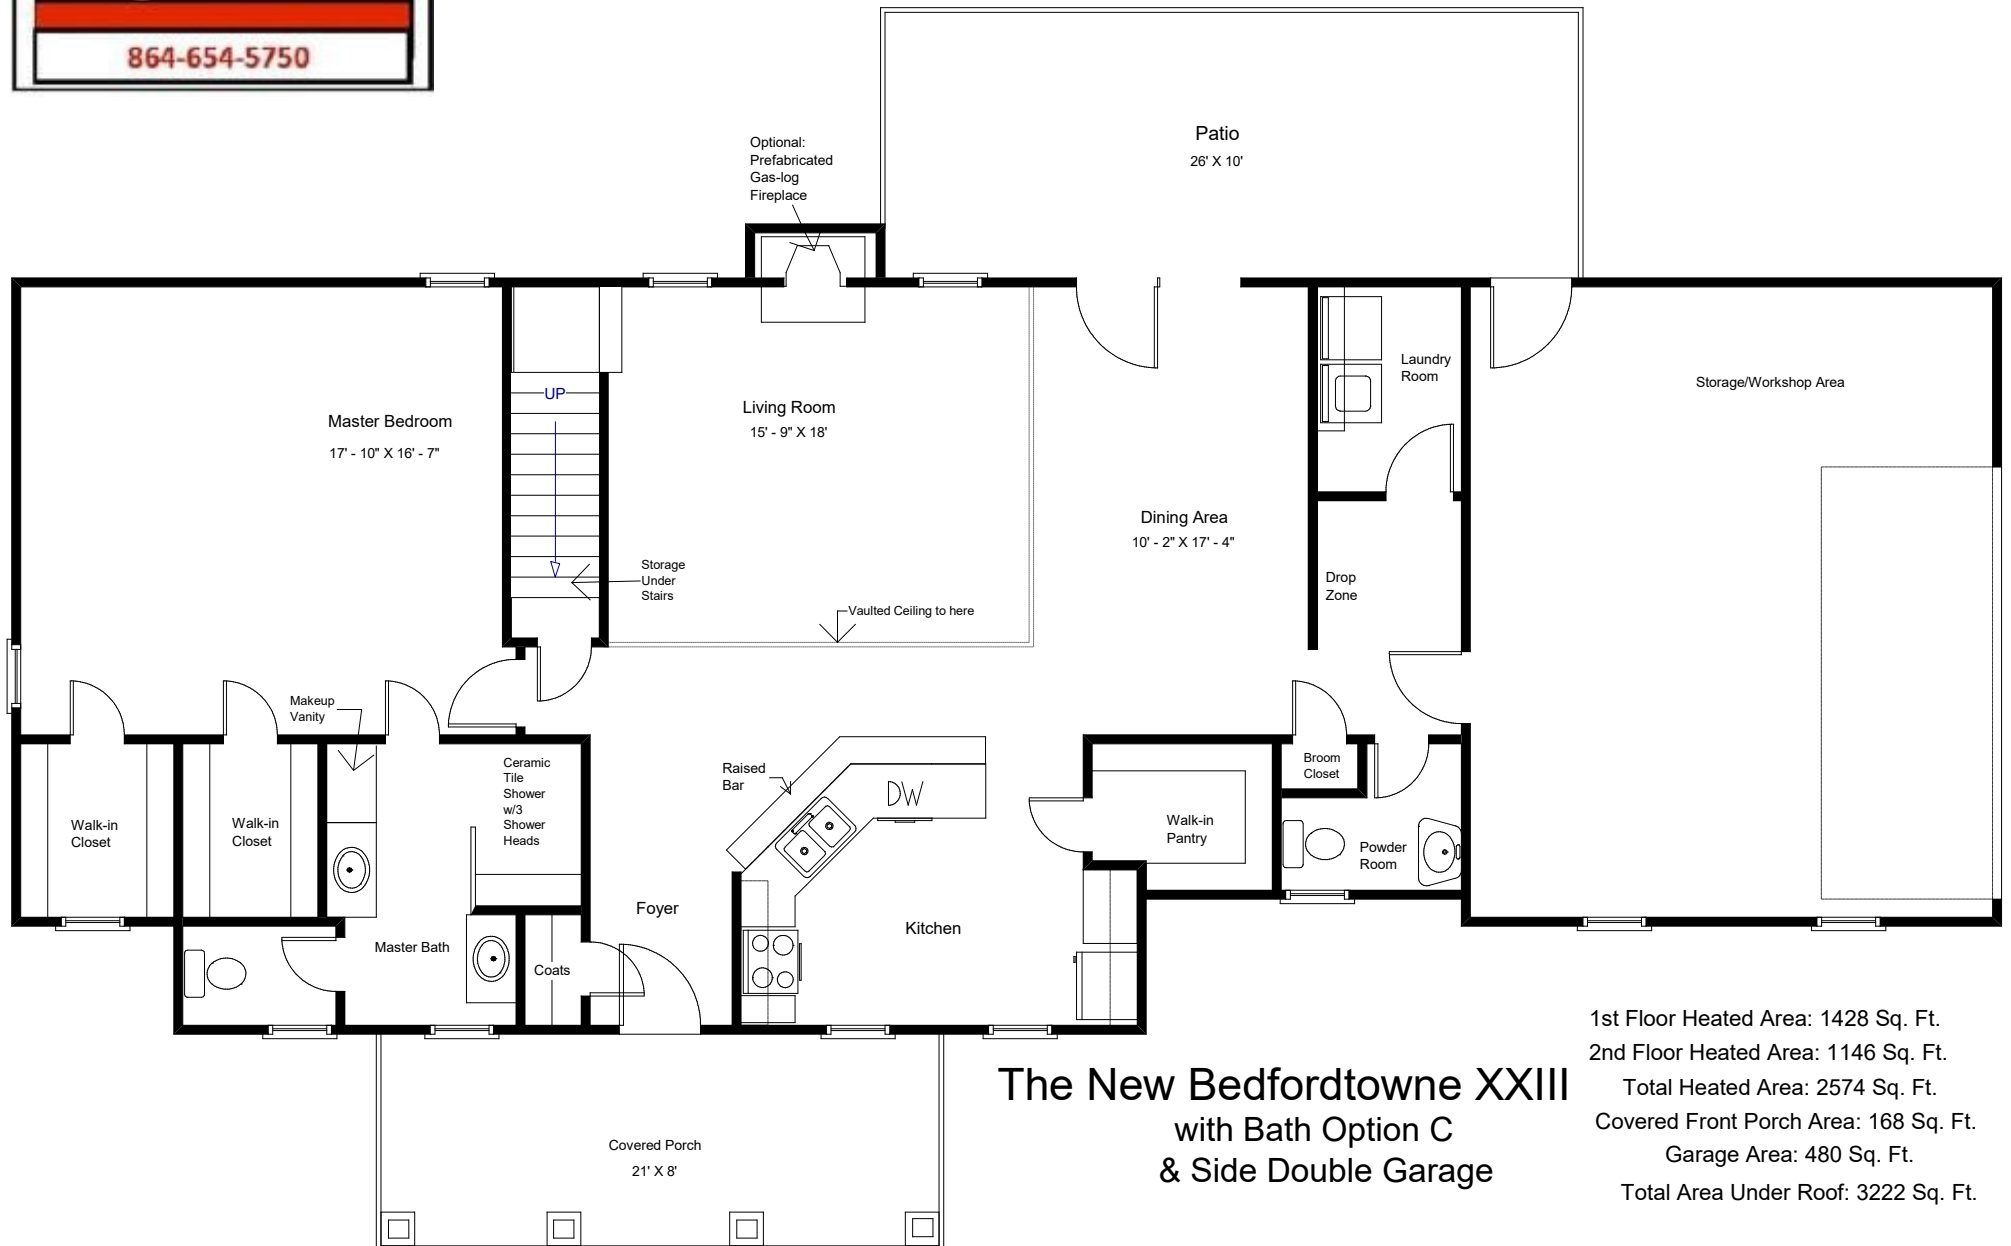

The New Bedfordtowne XXII with Side Double Garage, Street Side

"Live the Great Life"

"Distinctive Craftsman Style Homes"

Craftowne Homes

"Live the Great Life"

Craftowne Collection
"Distinctive Craftsman Designs"

The New Bedfordtowne XXIII
with Bath Option C
& Side Double Garage

1st Floor Heated Area: 1428 Sq. Ft.
 2nd Floor Heated Area: 1146 Sq. Ft.
 Total Heated Area: 2574 Sq. Ft.
 Covered Front Porch Area: 168 Sq. Ft.
 Garage Area: 480 Sq. Ft.
 Total Area Under Roof: 3222 Sq. Ft.

"Live the Great Life"

Craftowne Collection

"Distinctive Craftsman Designs"

The New Bedfordtowne XXIII
with Bath Option C
& Side Double Garage