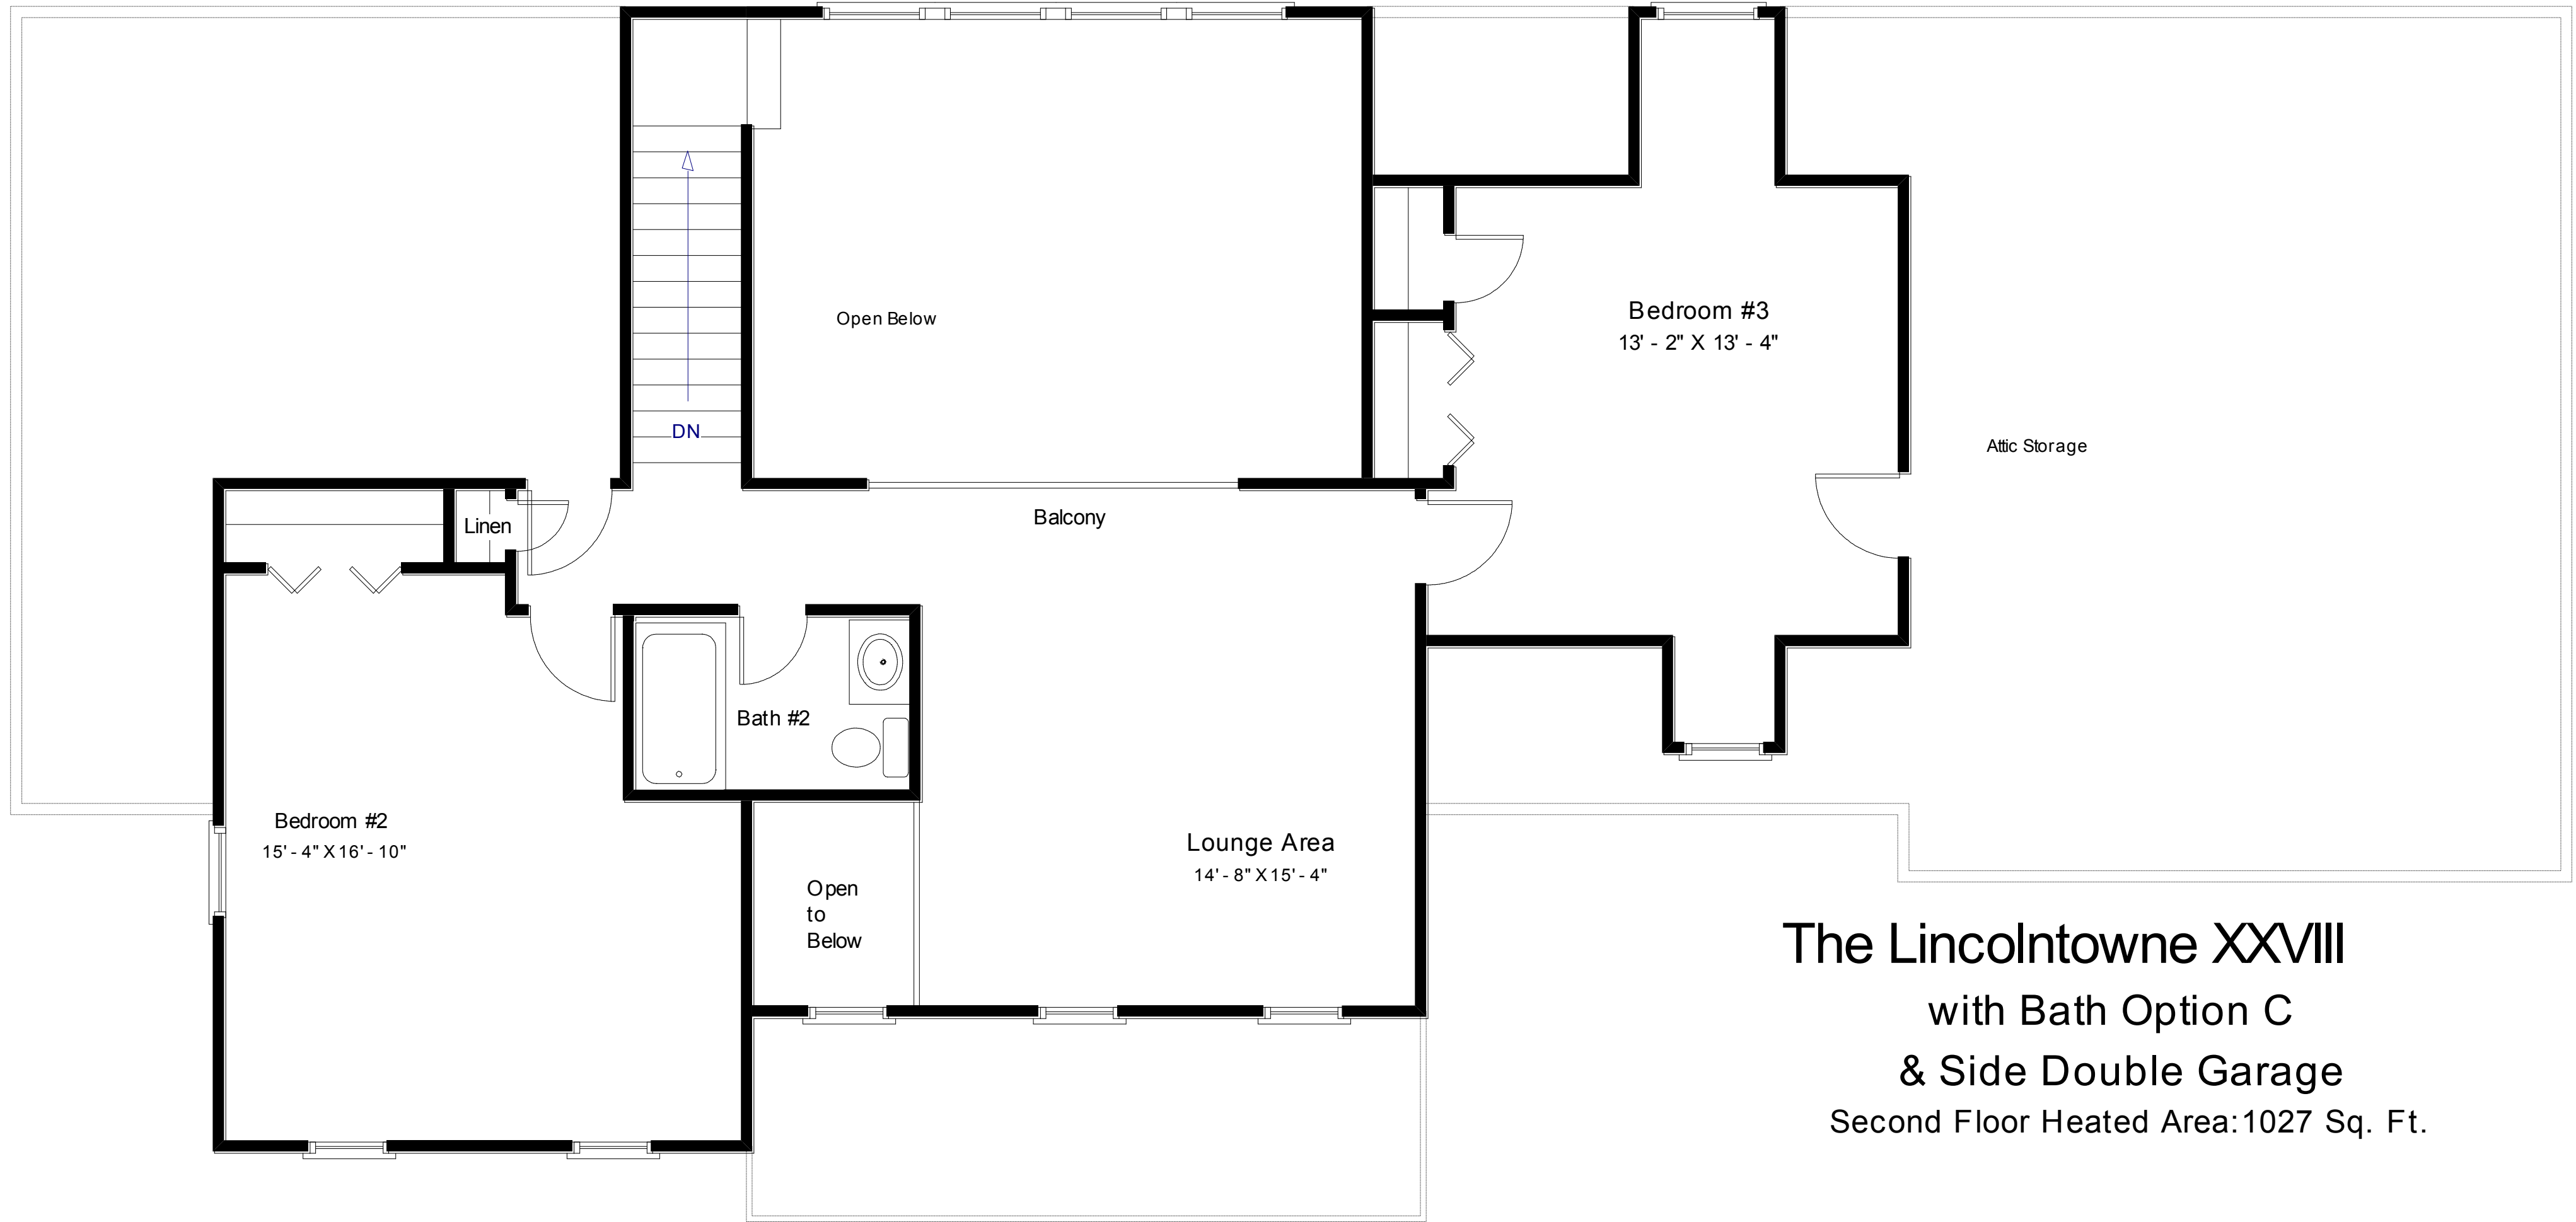

The Lincolntowne XXVIII with Double Garage

Street Side View

Craftowne Collection

"Distinctive Craftsman Designs"

"Live The Great Life"

Craftowne Collection
 "Distinctive Craftsman Designs"

"Live The Great Life"

1st Floor Heated Area: 1628 Sq. Ft.
 2nd Floor Heated Area: 1027 Sq. Ft.
 Total Heated Area: 2655 Sq. Ft.
 Covered Front Porch Area: 120 Sq. Ft.
 Garage Area: 520 Sq. Ft.
 Total Area Under Roof: 3295 Sq. Ft.

The Lincolntowne XXVIII
 with Bath Option
 & Side Double Garage

Craftowne Collection
"Distinctive Craftsman Designs"

"Live The Great Life"

The Lincolntowne XXVIII
with Bath Option C
& Side Double Garage
Second Floor Heated Area: 1027 Sq. Ft.