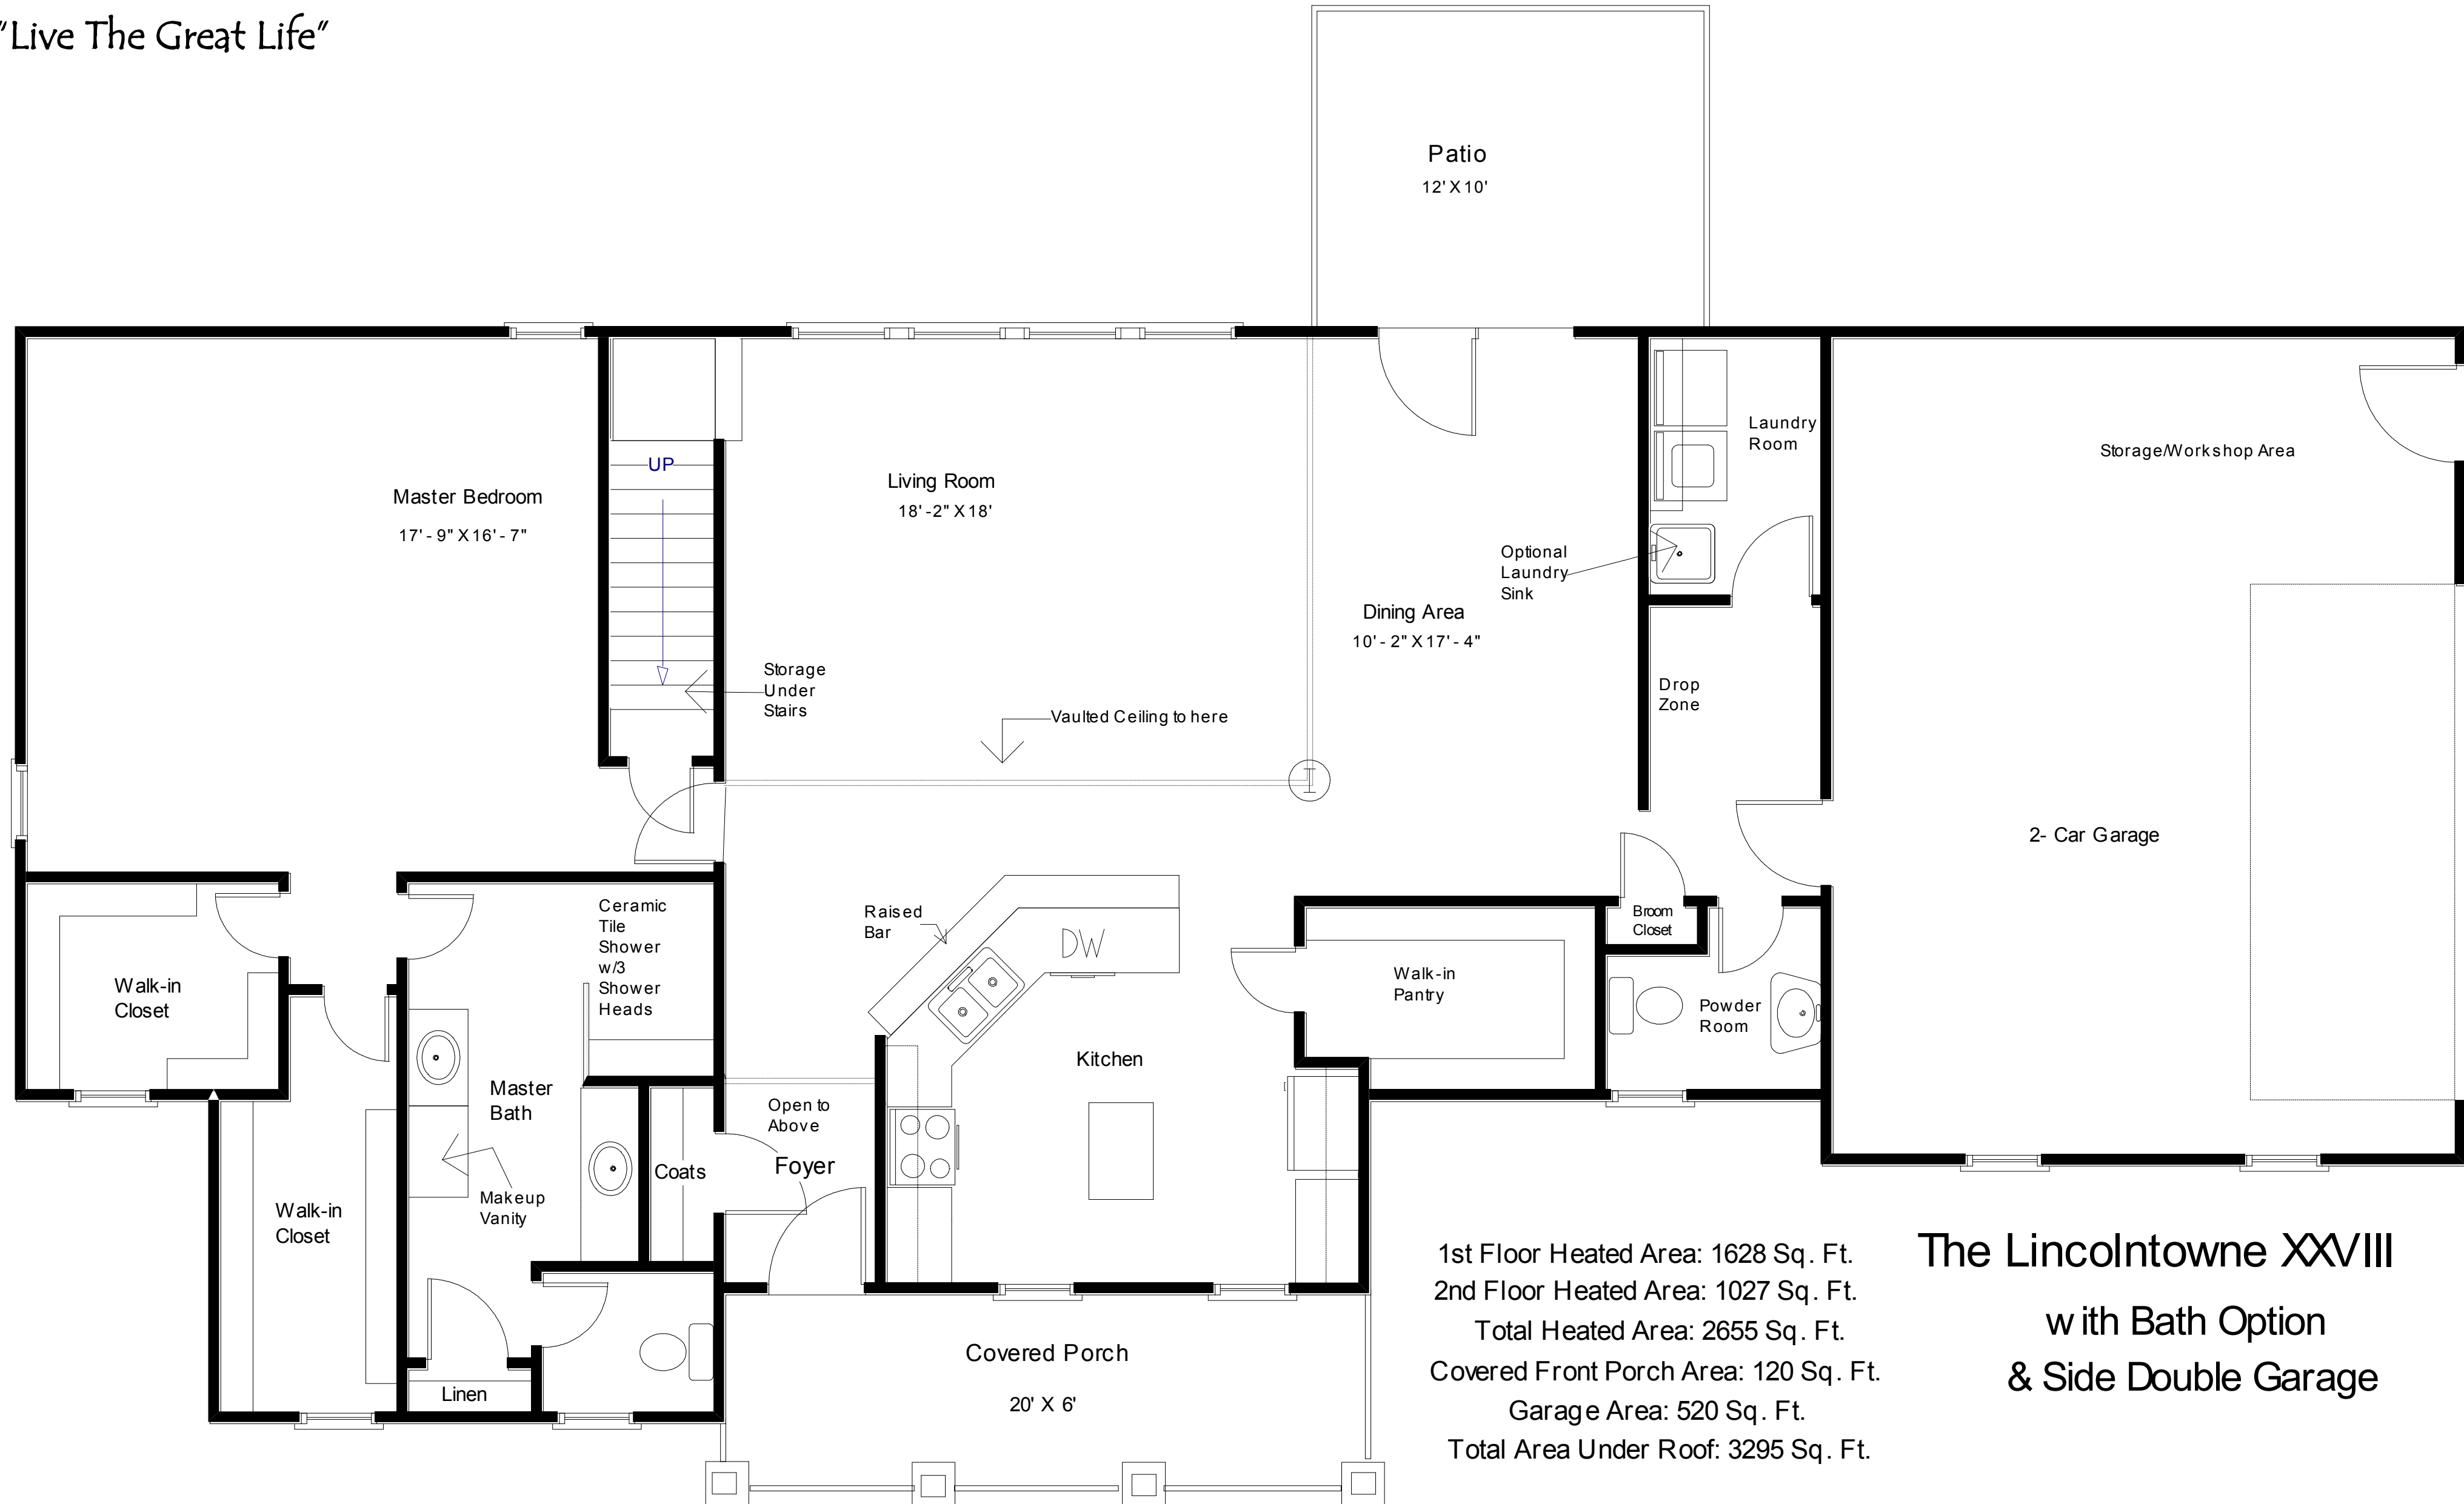

The Lincolntowne XXVIII with Double Garage

Street Side View

Craftowne Collection

"Distinctive Craftsman Designs"

"Live The Great Life"

Craftowne Collection
 "Distinctive Craftsman Designs"

"Live The Great Life"

1st Floor Heated Area: 1628 Sq. Ft.
 2nd Floor Heated Area: 1027 Sq. Ft.
 Total Heated Area: 2655 Sq. Ft.
 Covered Front Porch Area: 120 Sq. Ft.
 Garage Area: 520 Sq. Ft.
 Total Area Under Roof: 3295 Sq. Ft.

The Lincolntowne XXVIII
 with Bath Option
 & Side Double Garage

Craftowne Collection
"Distinctive Craftsman Designs"

"Live The Great Life"

The Lincolntowne XXVIII
with Bath Option C
& Side Double Garage
Second Floor Heated Area: 1027 Sq. Ft.