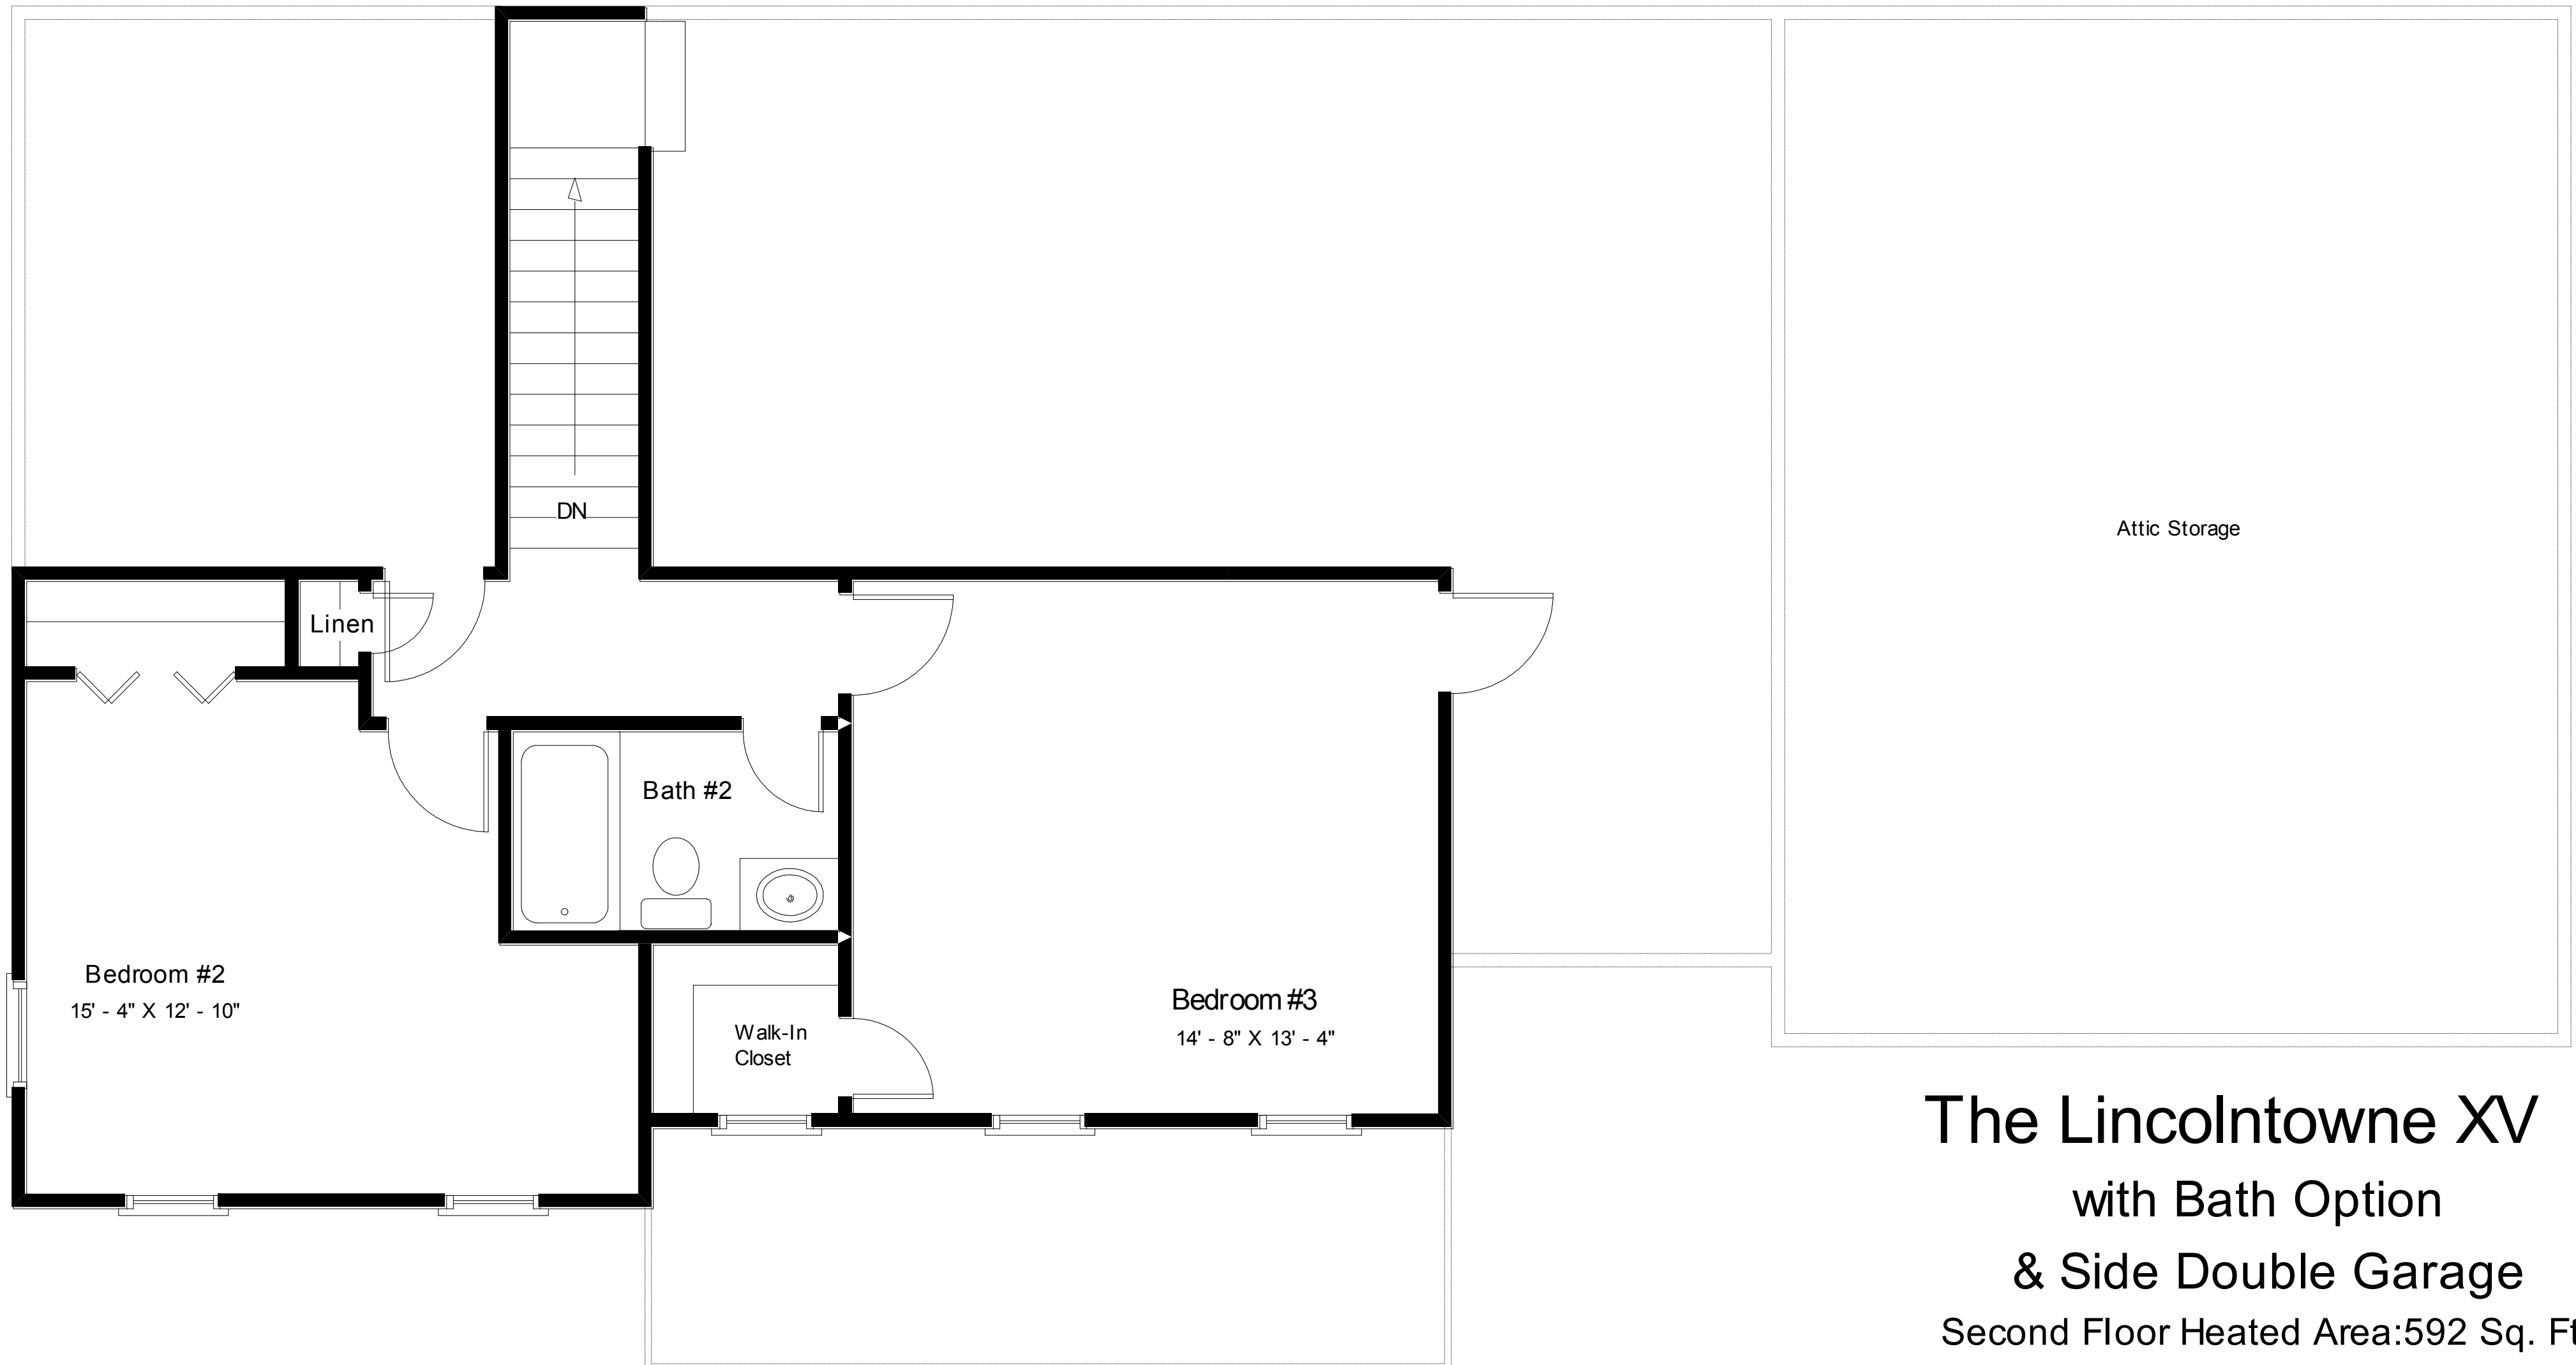

1st Floor Heated Area: 1240 Sq. Ft.  
 2nd Floor Heated Area: 592 Sq. Ft.  
 Total Heated Area: 1832 Sq. Ft.  
 Covered Front Porch Area: 120 Sq. Ft.  
 Garage Area: 520 Sq. Ft.  
 Total Area Under Roof: 2472 Sq. Ft.

**The Lincolntowne XV**  
 with Bath Option  
 & Side Double Garage

**Craftowne Collection**  
"Distinctive Craftsman Designs"

"Live The Great Life"

**The Lincolntowne XV**  
with Bath Option  
& Side Double Garage  
Second Floor Heated Area: 592 Sq. Ft.