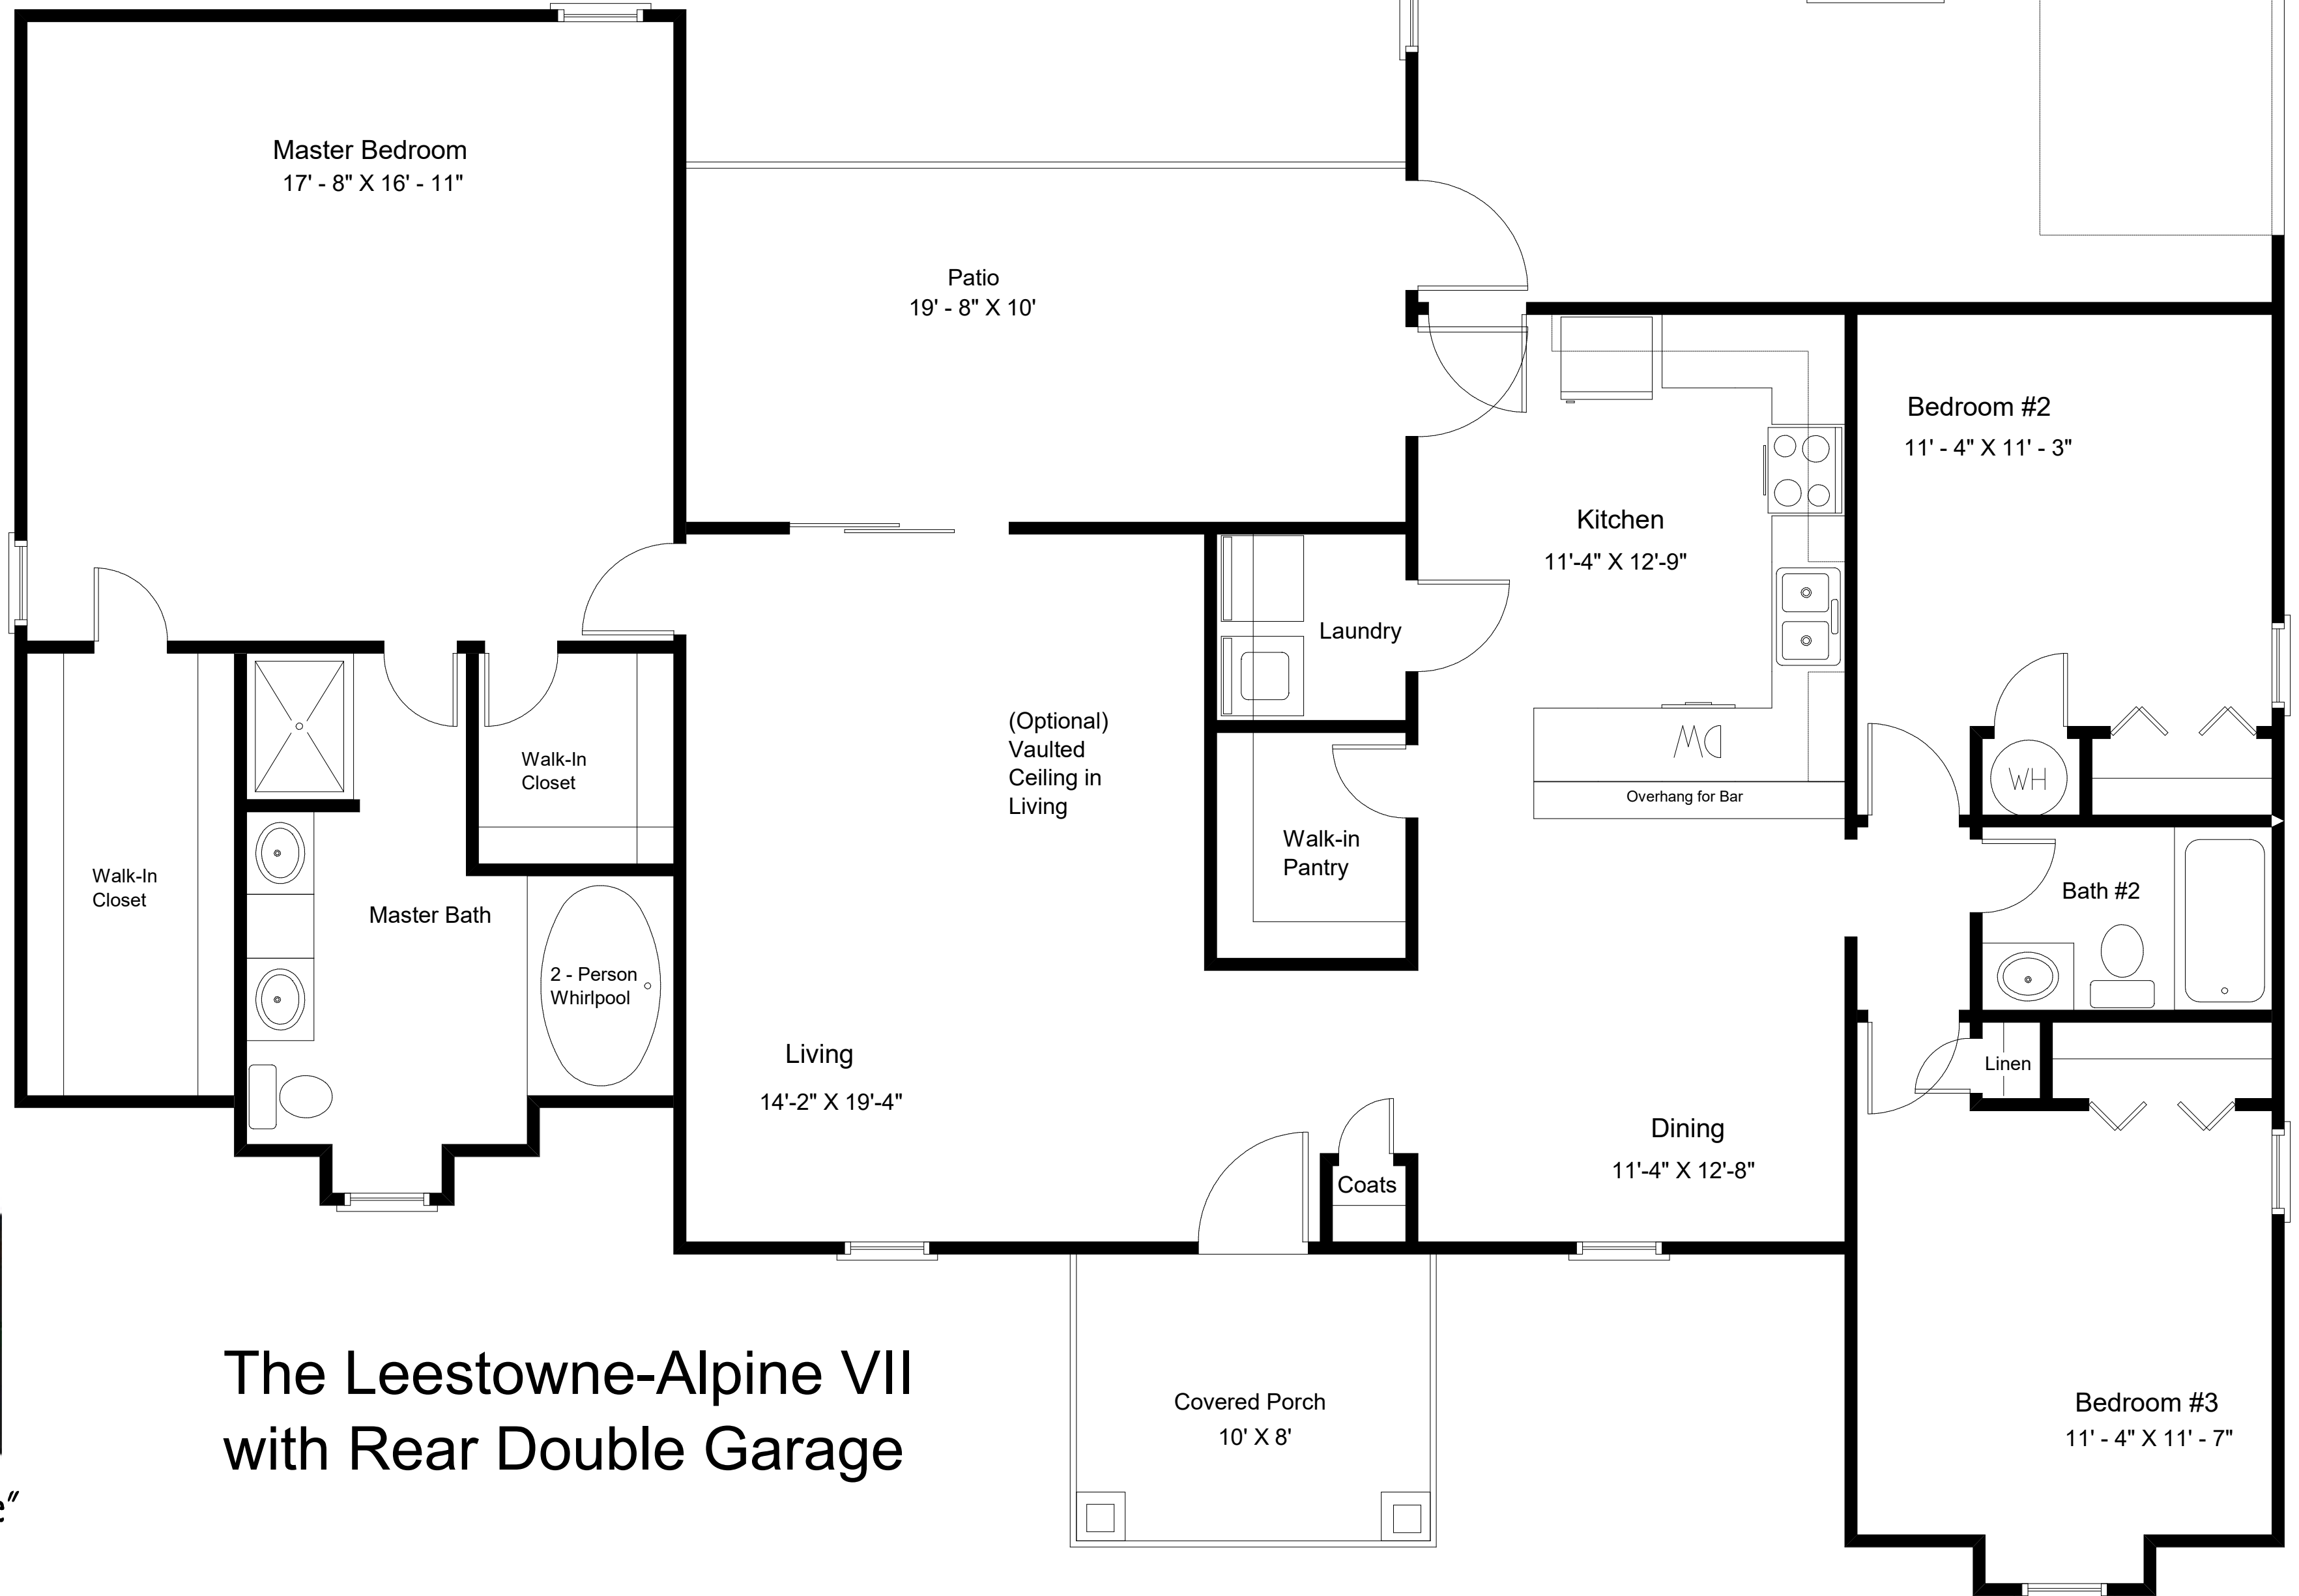

# The Leestowne-Alpine VII with Rear Garage

Street Side View

**Craftowne Collection**

*"Distinctive Craftsman Designs"*

"Live The Great Life"

Craftowne Collection

"Distinctive Craftsman Designs"

Heated Area: 1690 Sq. Ft.  
Garage: 480 Sq. Ft.  
Covered Porch: 80 Sq. Ft.  
Total Under Roof: 2250 Sq. Ft.

"Live The Great Life"

The Leestowne-Alpine VII  
with Rear Double Garage