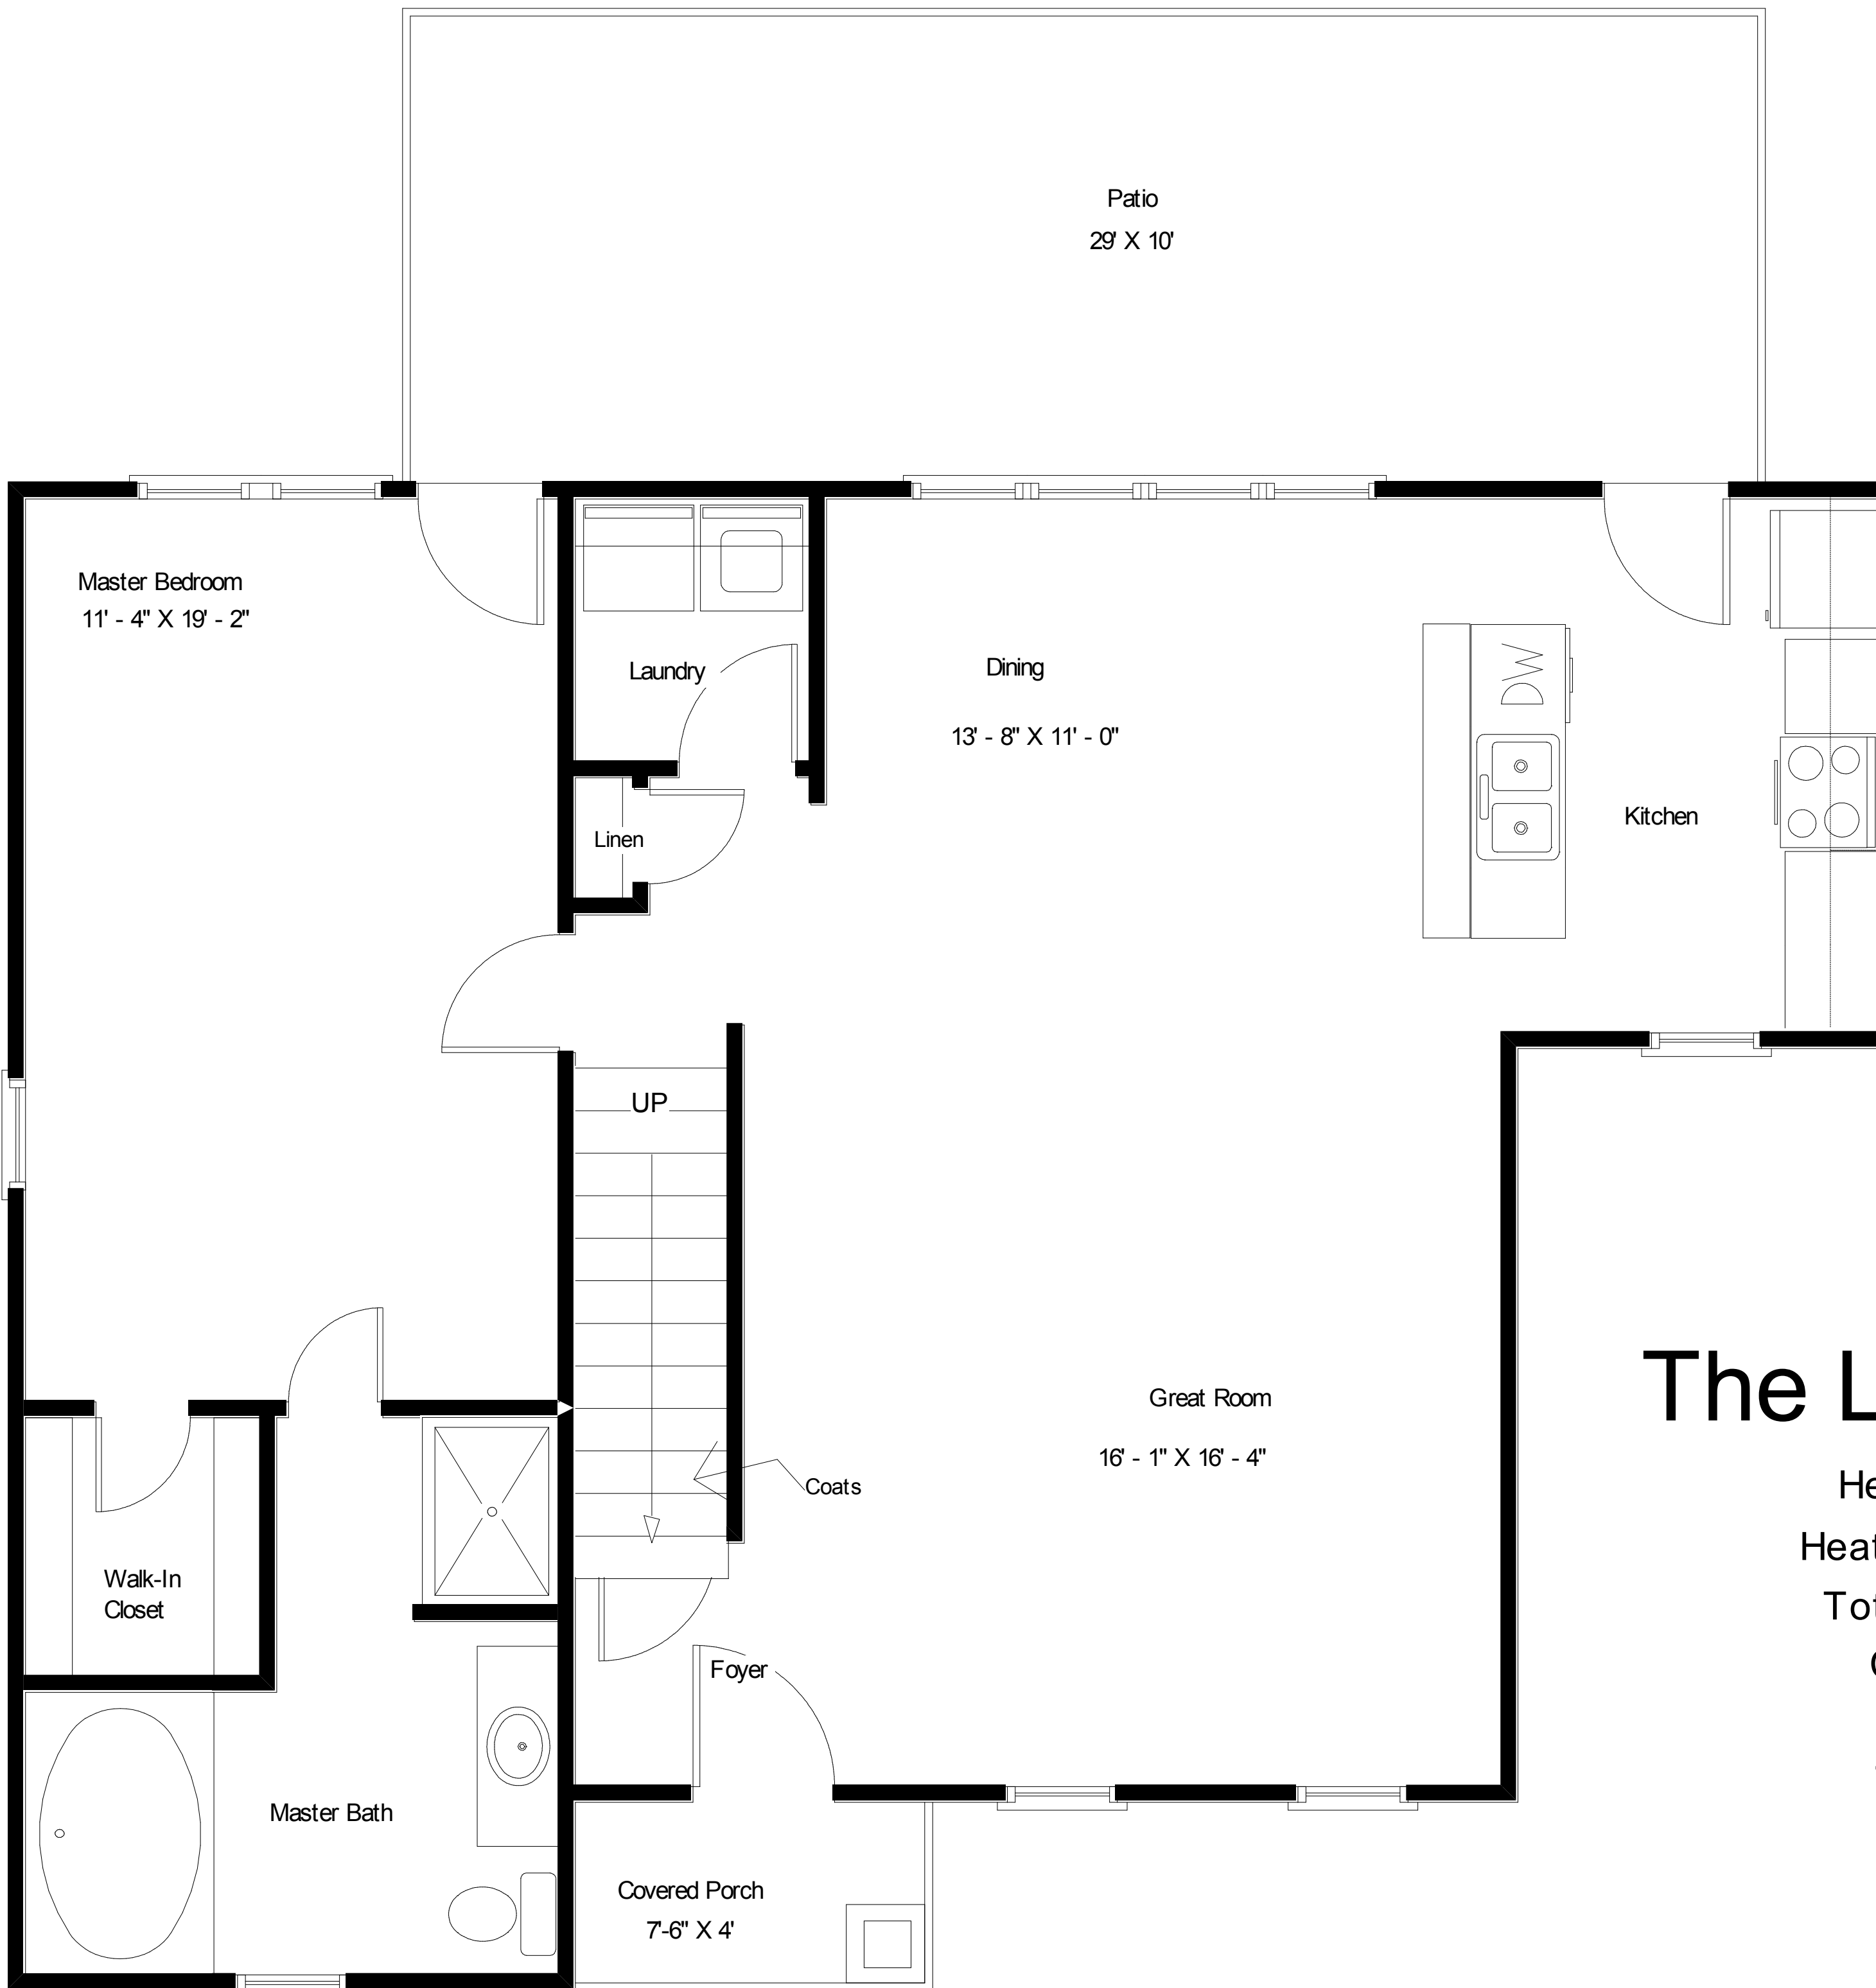

The Lake York-Alpine X Street Side Elevation

"Live the Great Life"

"Live The Great Life"

The Lake York-Alpine X

Heated Area, 1st Floor: 1040. Ft.
 Heated Area, 2nd Floor: 579 Sq. Ft.
 Total Heated Area: 1619 Sq. Ft.
 Covered Porch: 30 Sq. Ft.
 Storage: 30 Sq. Ft.
 Total Under Roof: 1679 Sq. Ft.

"Live The Great Life"

The Lake York - Alpine X

Heated Area, 2nd Floor: 579 Sq. Ft.