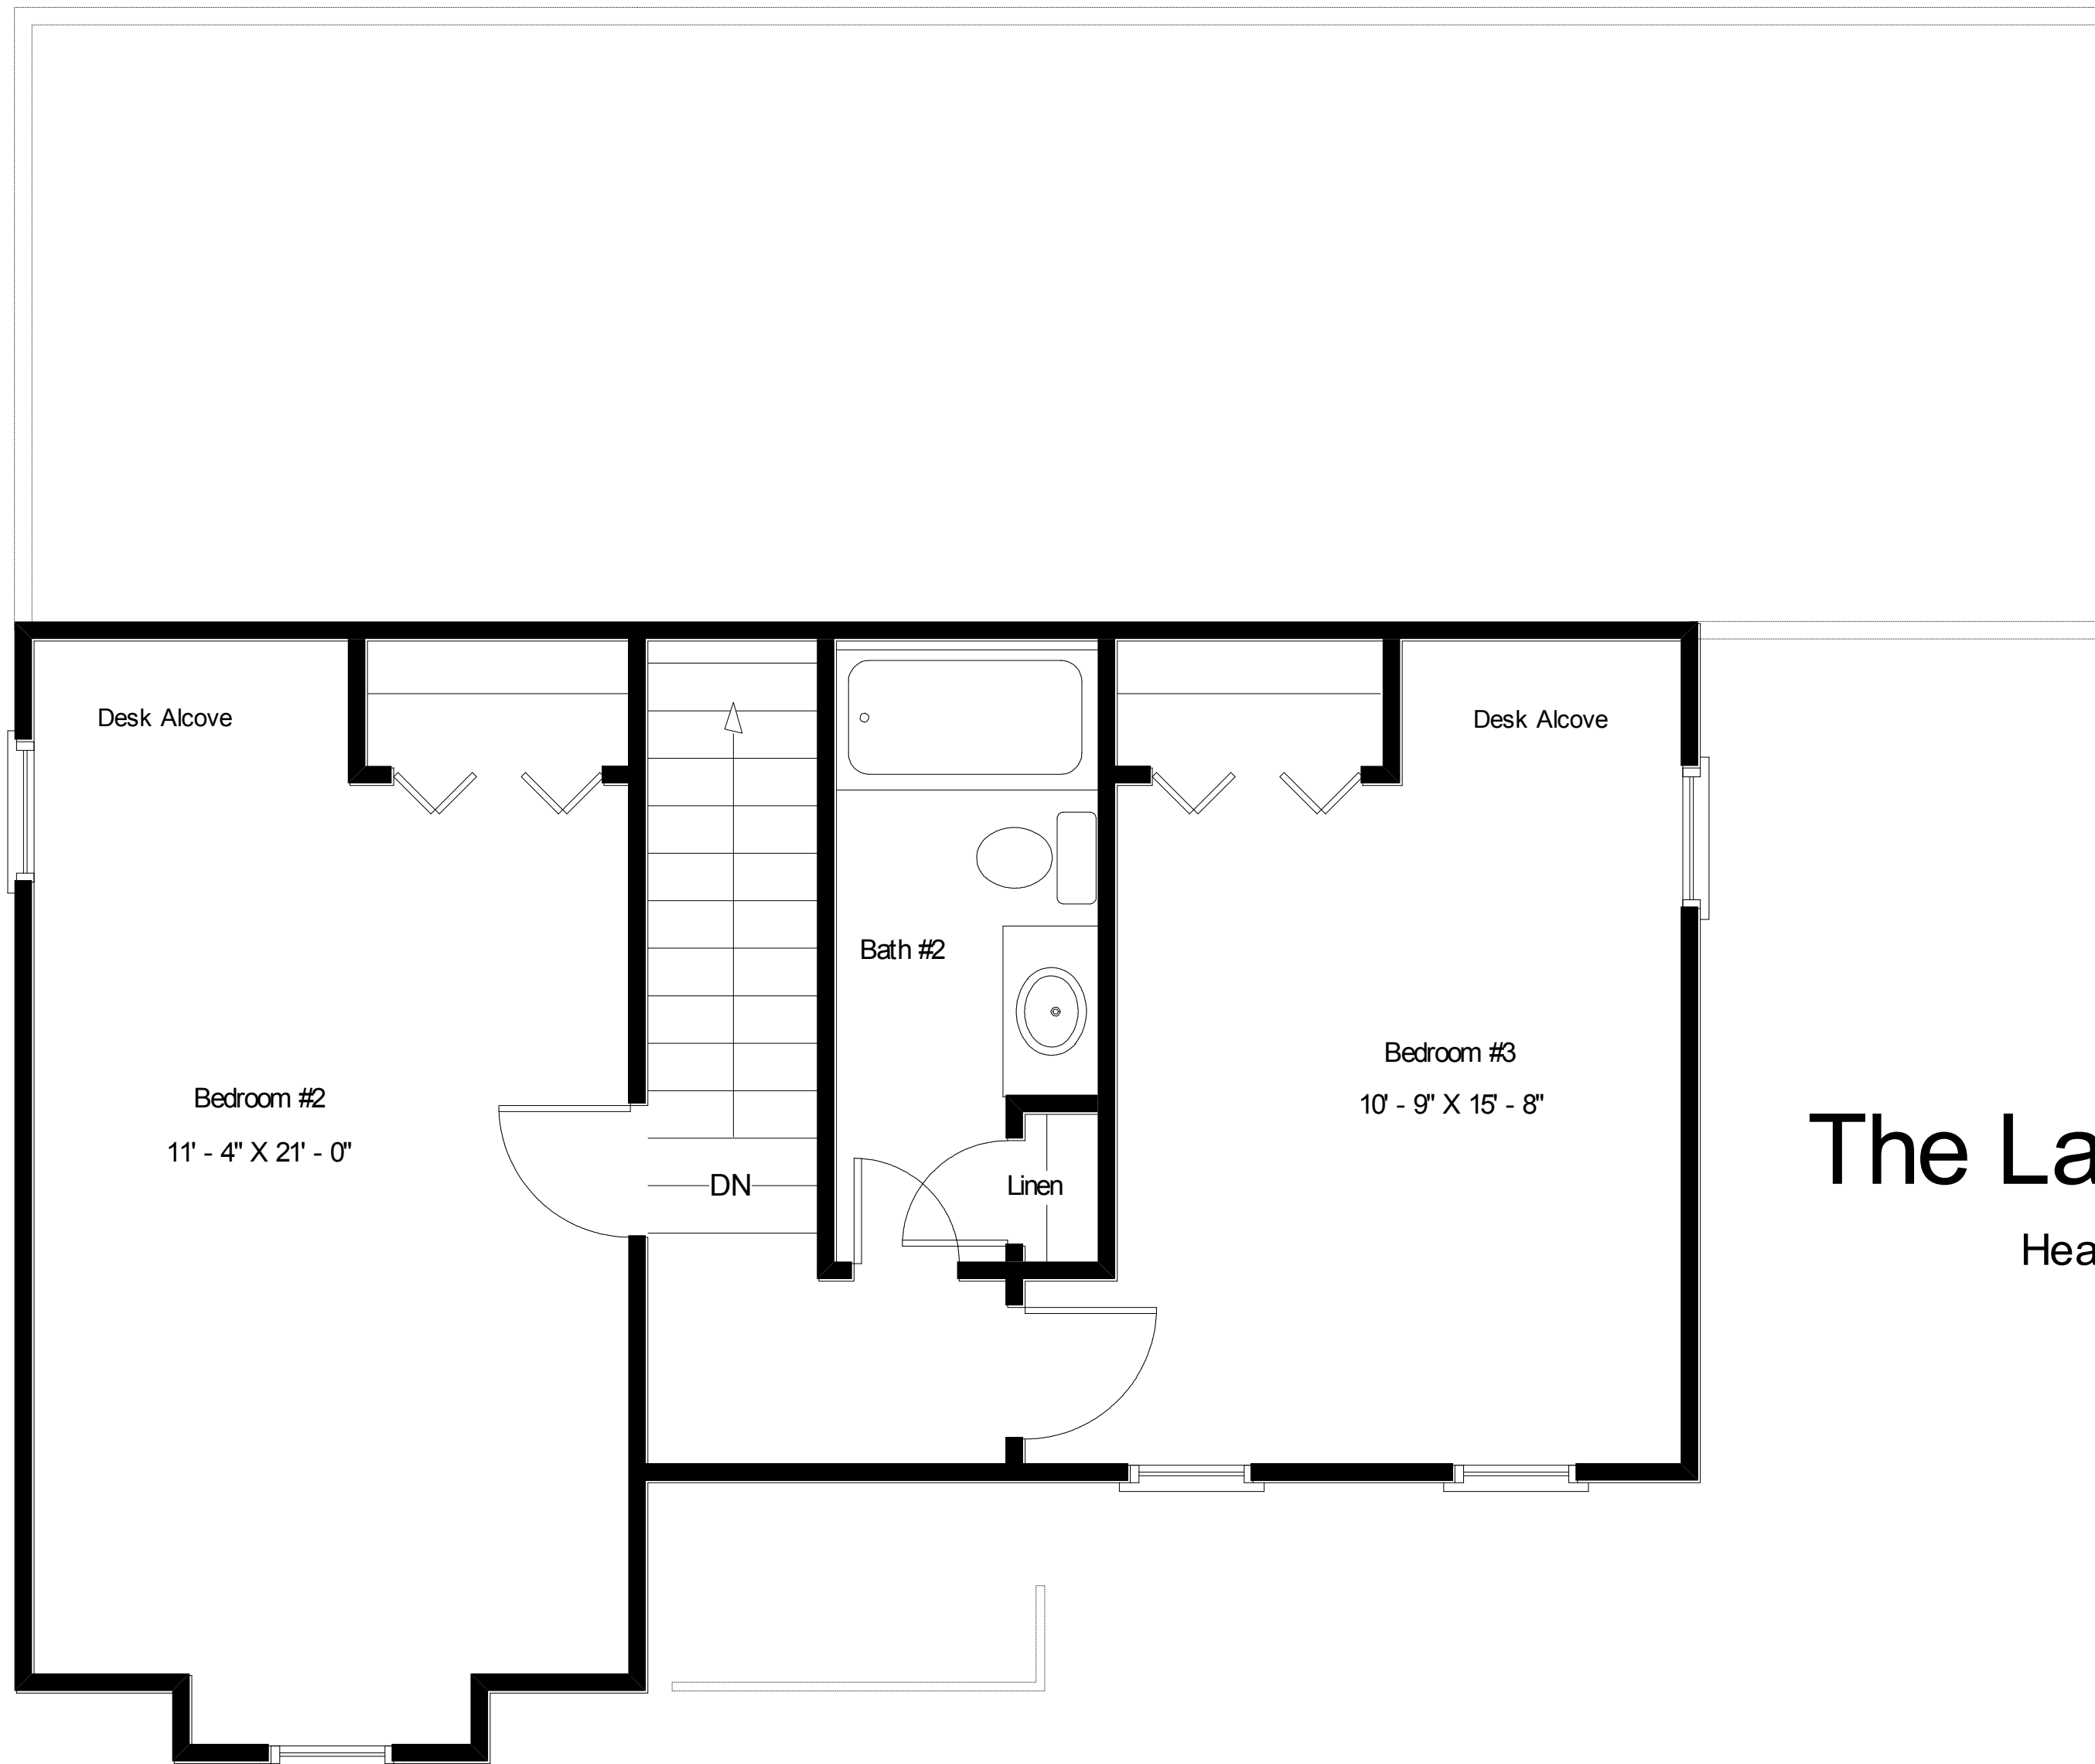

The Lake York-Alpine X Street Side Elevation

"Live the Great Life"

"Live The Great Life"

The Lake York-Alpine X

Heated Area, 1st Floor: 1040. Ft.
 Heated Area, 2nd Floor: 579 Sq. Ft.
 Total Heated Area: 1619 Sq. Ft.
 Covered Porch: 30 Sq. Ft.
 Storage: 30 Sq. Ft.
 Total Under Roof: 1679 Sq. Ft.

"Live The Great Life"

The Lake York - Alpine X

Heated Area, 2nd Floor: 579 Sq. Ft.