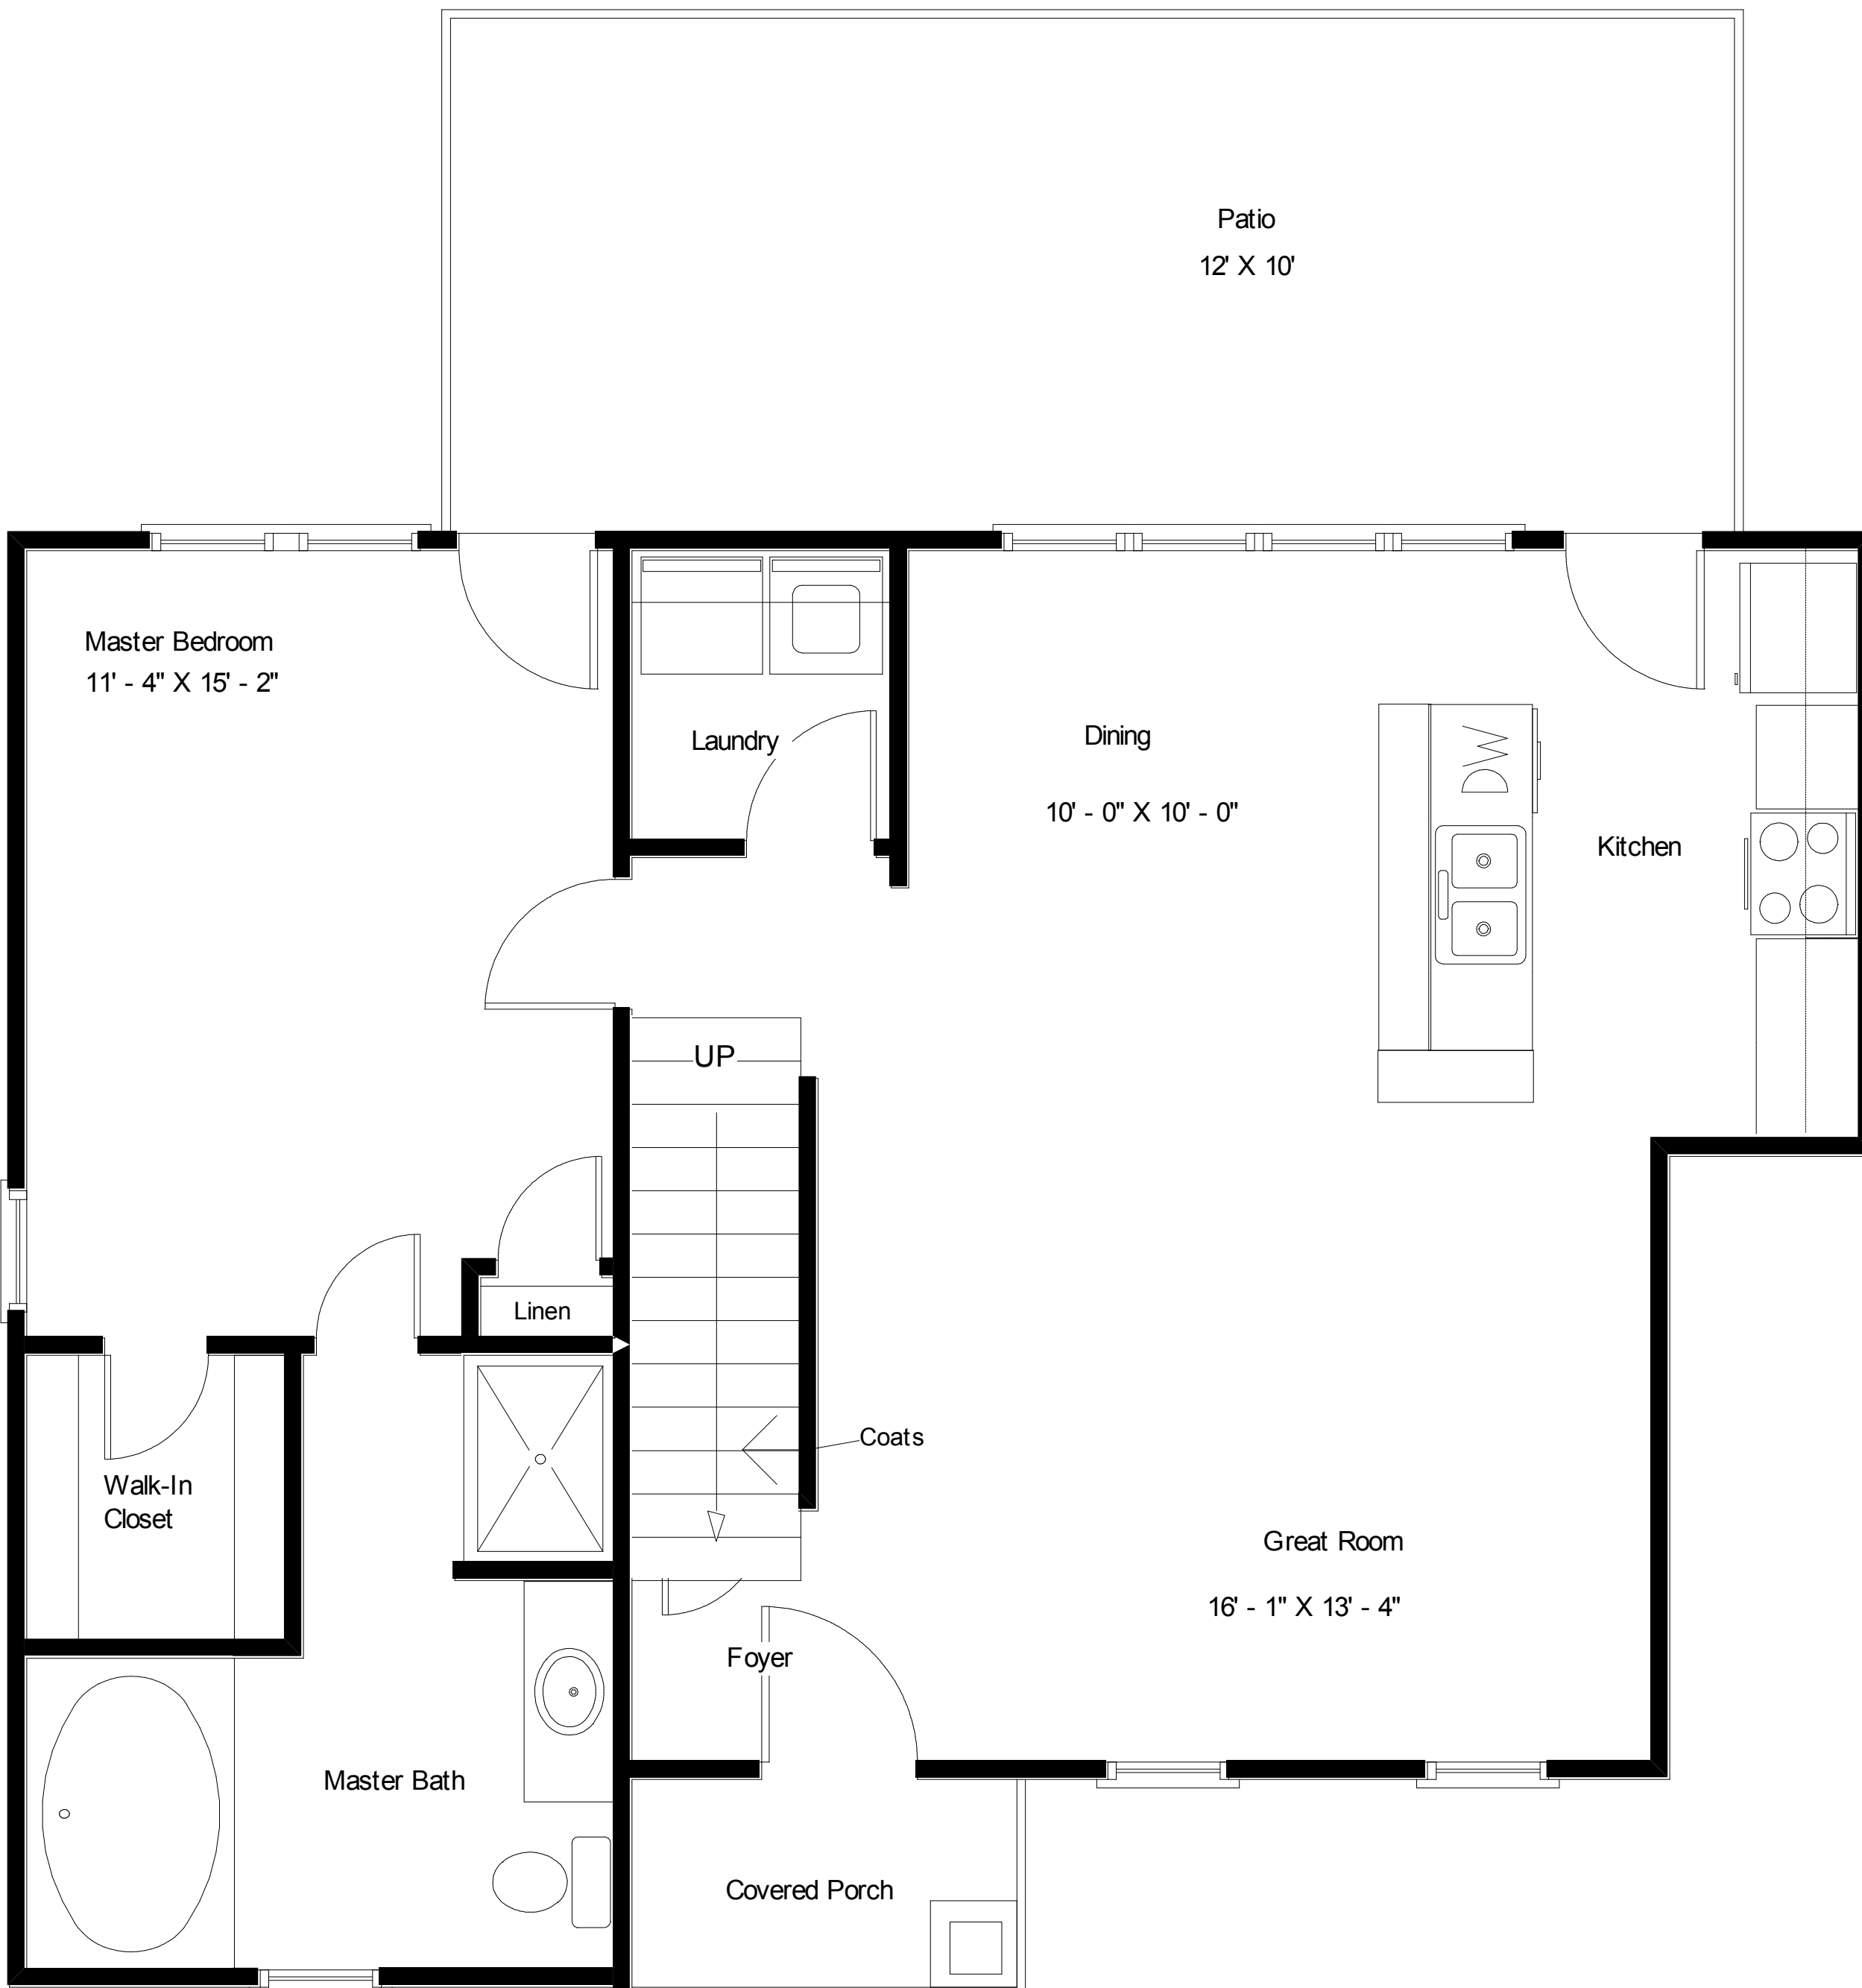

The Lake York-Alpine VII Street Side Elevation

"Live the Great Life"

The Lake York - Alpine VII

Heated Area, 1st Floor: 864. Ft.

Heated Area, 2nd Floor: 504 Sq. Ft.

Total Heated Area: 1368 Sq. Ft.

Covered Porch: 30 Sq. Ft.

Storage: 30 Sq. Ft.

Total Under Roof: 1428 Sq. Ft.

"Live The Great Life"

"Live The Great Life"

The Lake York - Alpine VII

Heated Area, 2nd Floor: 496 Sq. Ft.