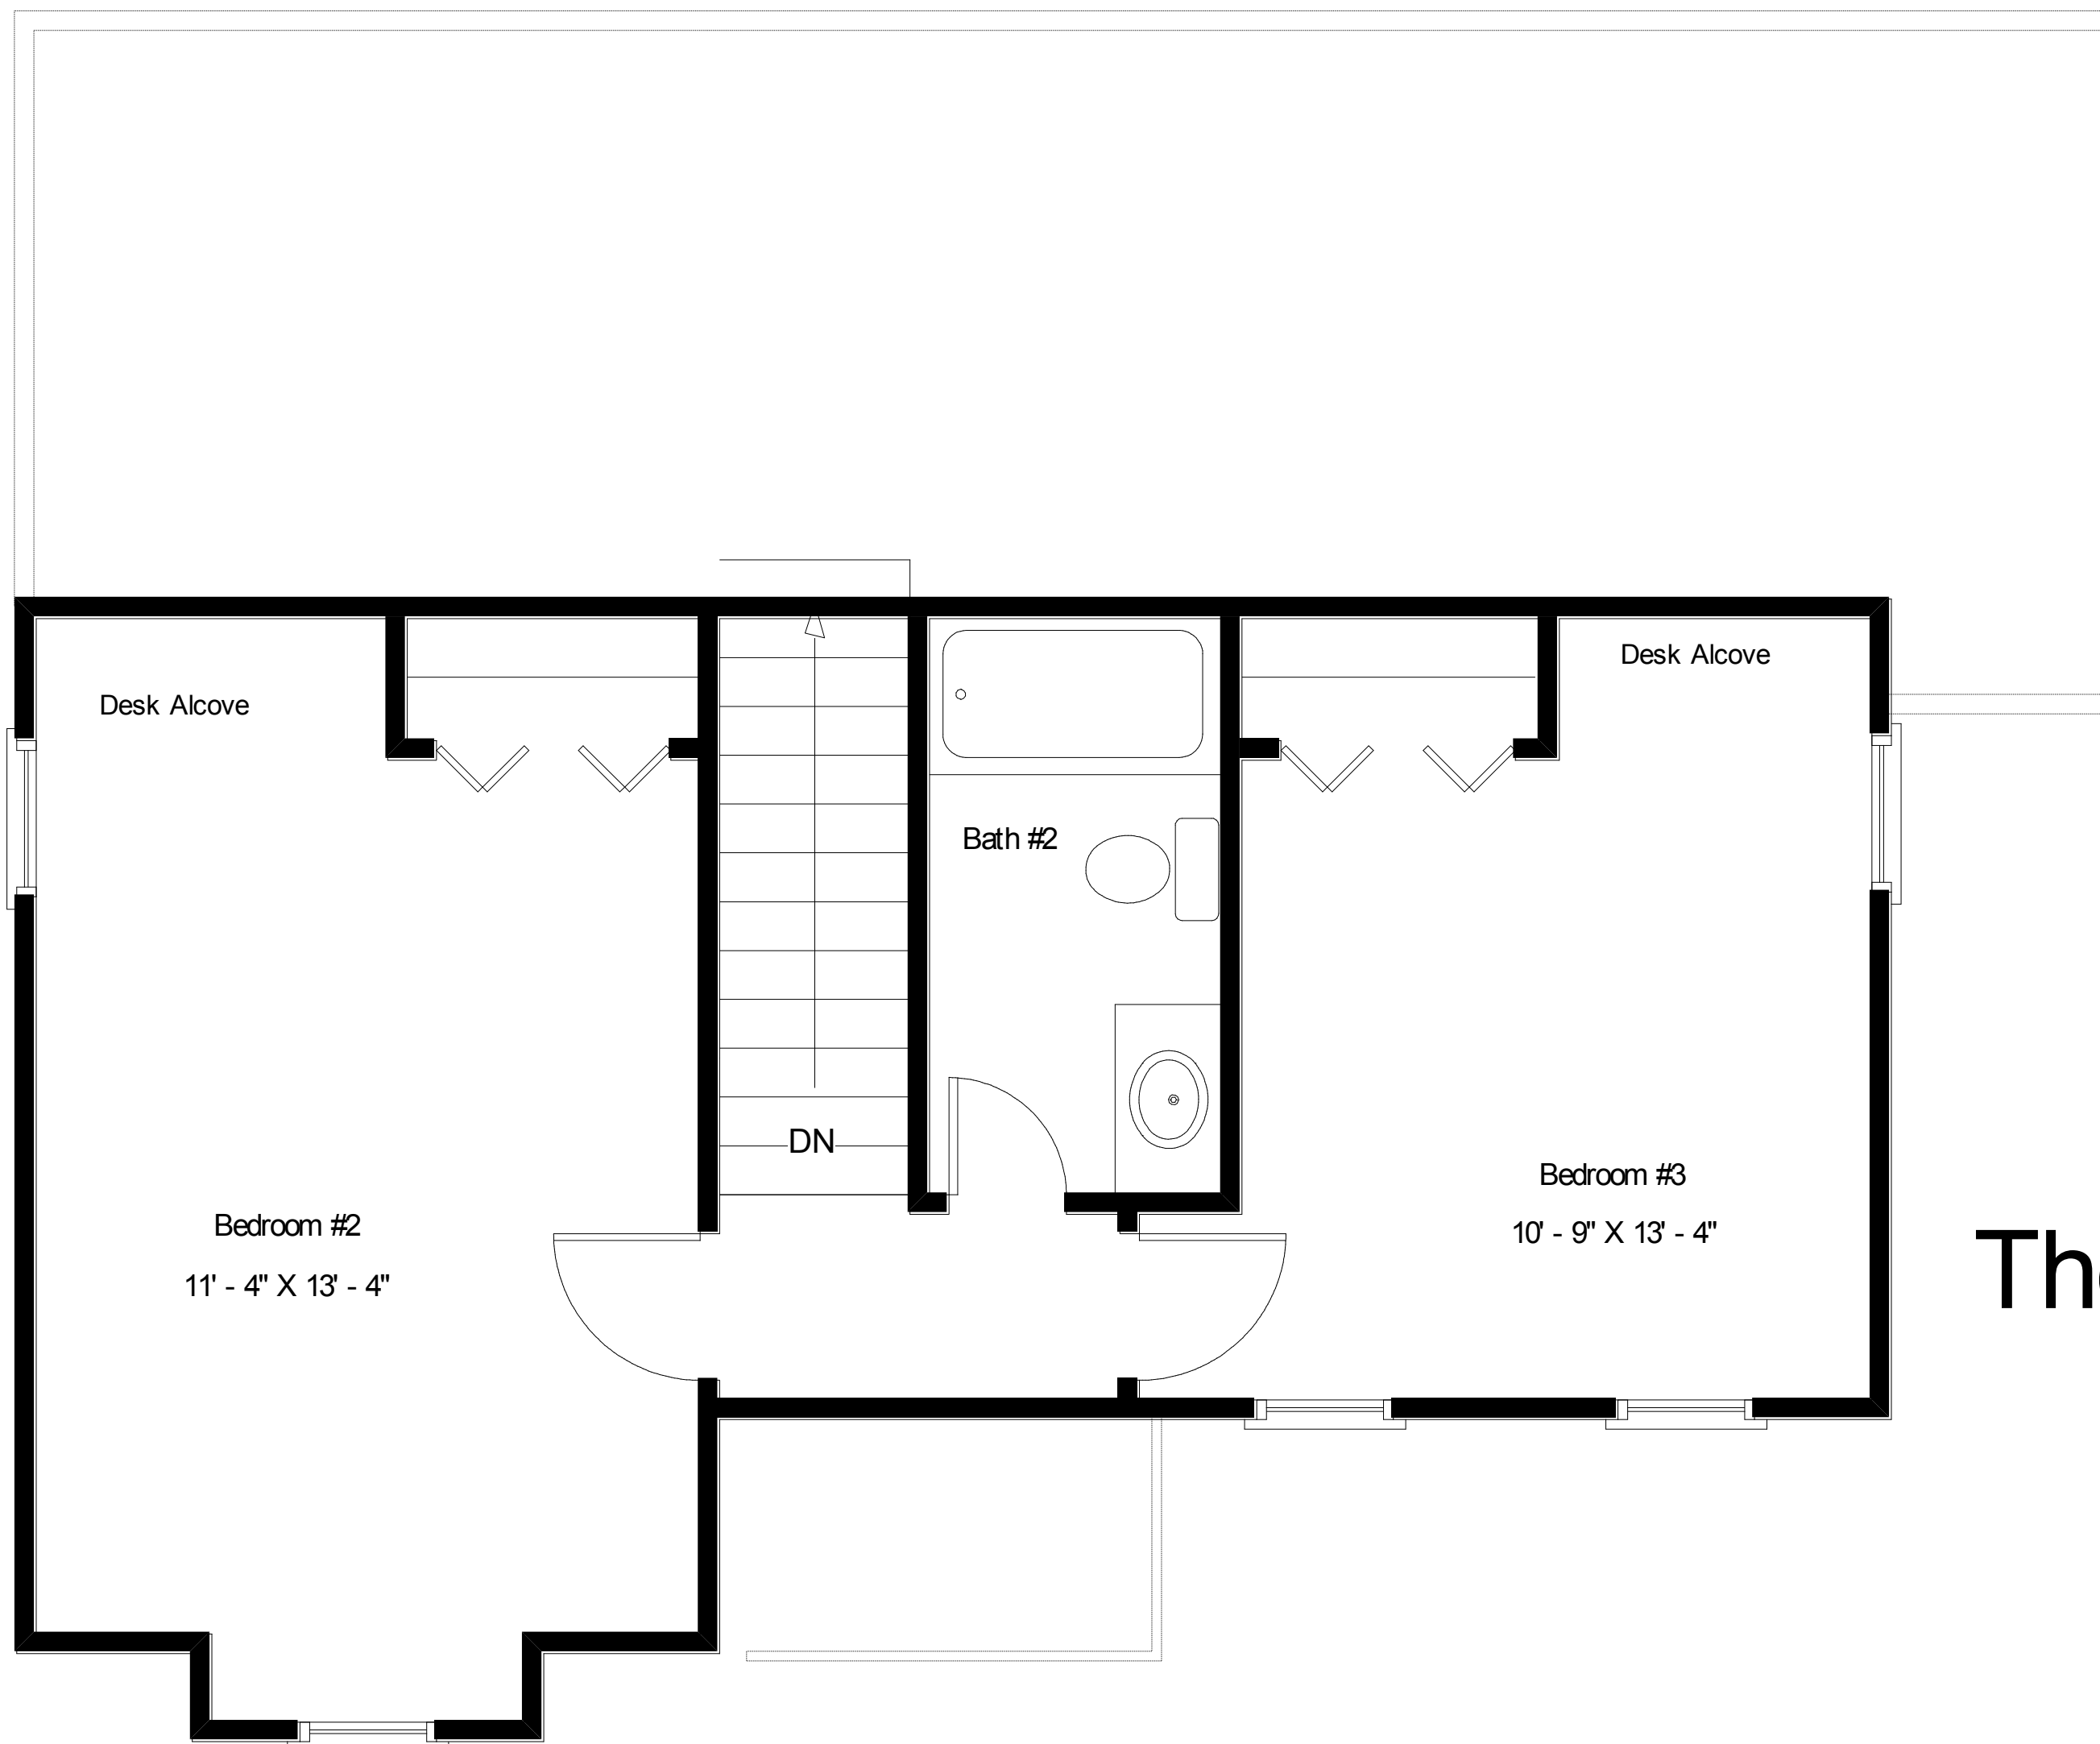

The Lake York-Alpine VII Street Side Elevation

"Live the Great Life"

The Lake York - Alpine VII

Heated Area, 1st Floor: 864. Ft.

Heated Area, 2nd Floor: 504 Sq. Ft.

Total Heated Area: 1368 Sq. Ft.

Covered Porch: 30 Sq. Ft.

Storage: 30 Sq. Ft.

Total Under Roof: 1428 Sq. Ft.

"Live The Great Life"

"Live The Great Life"

The Lake York - Alpine VII

Heated Area, 2nd Floor: 496 Sq. Ft.