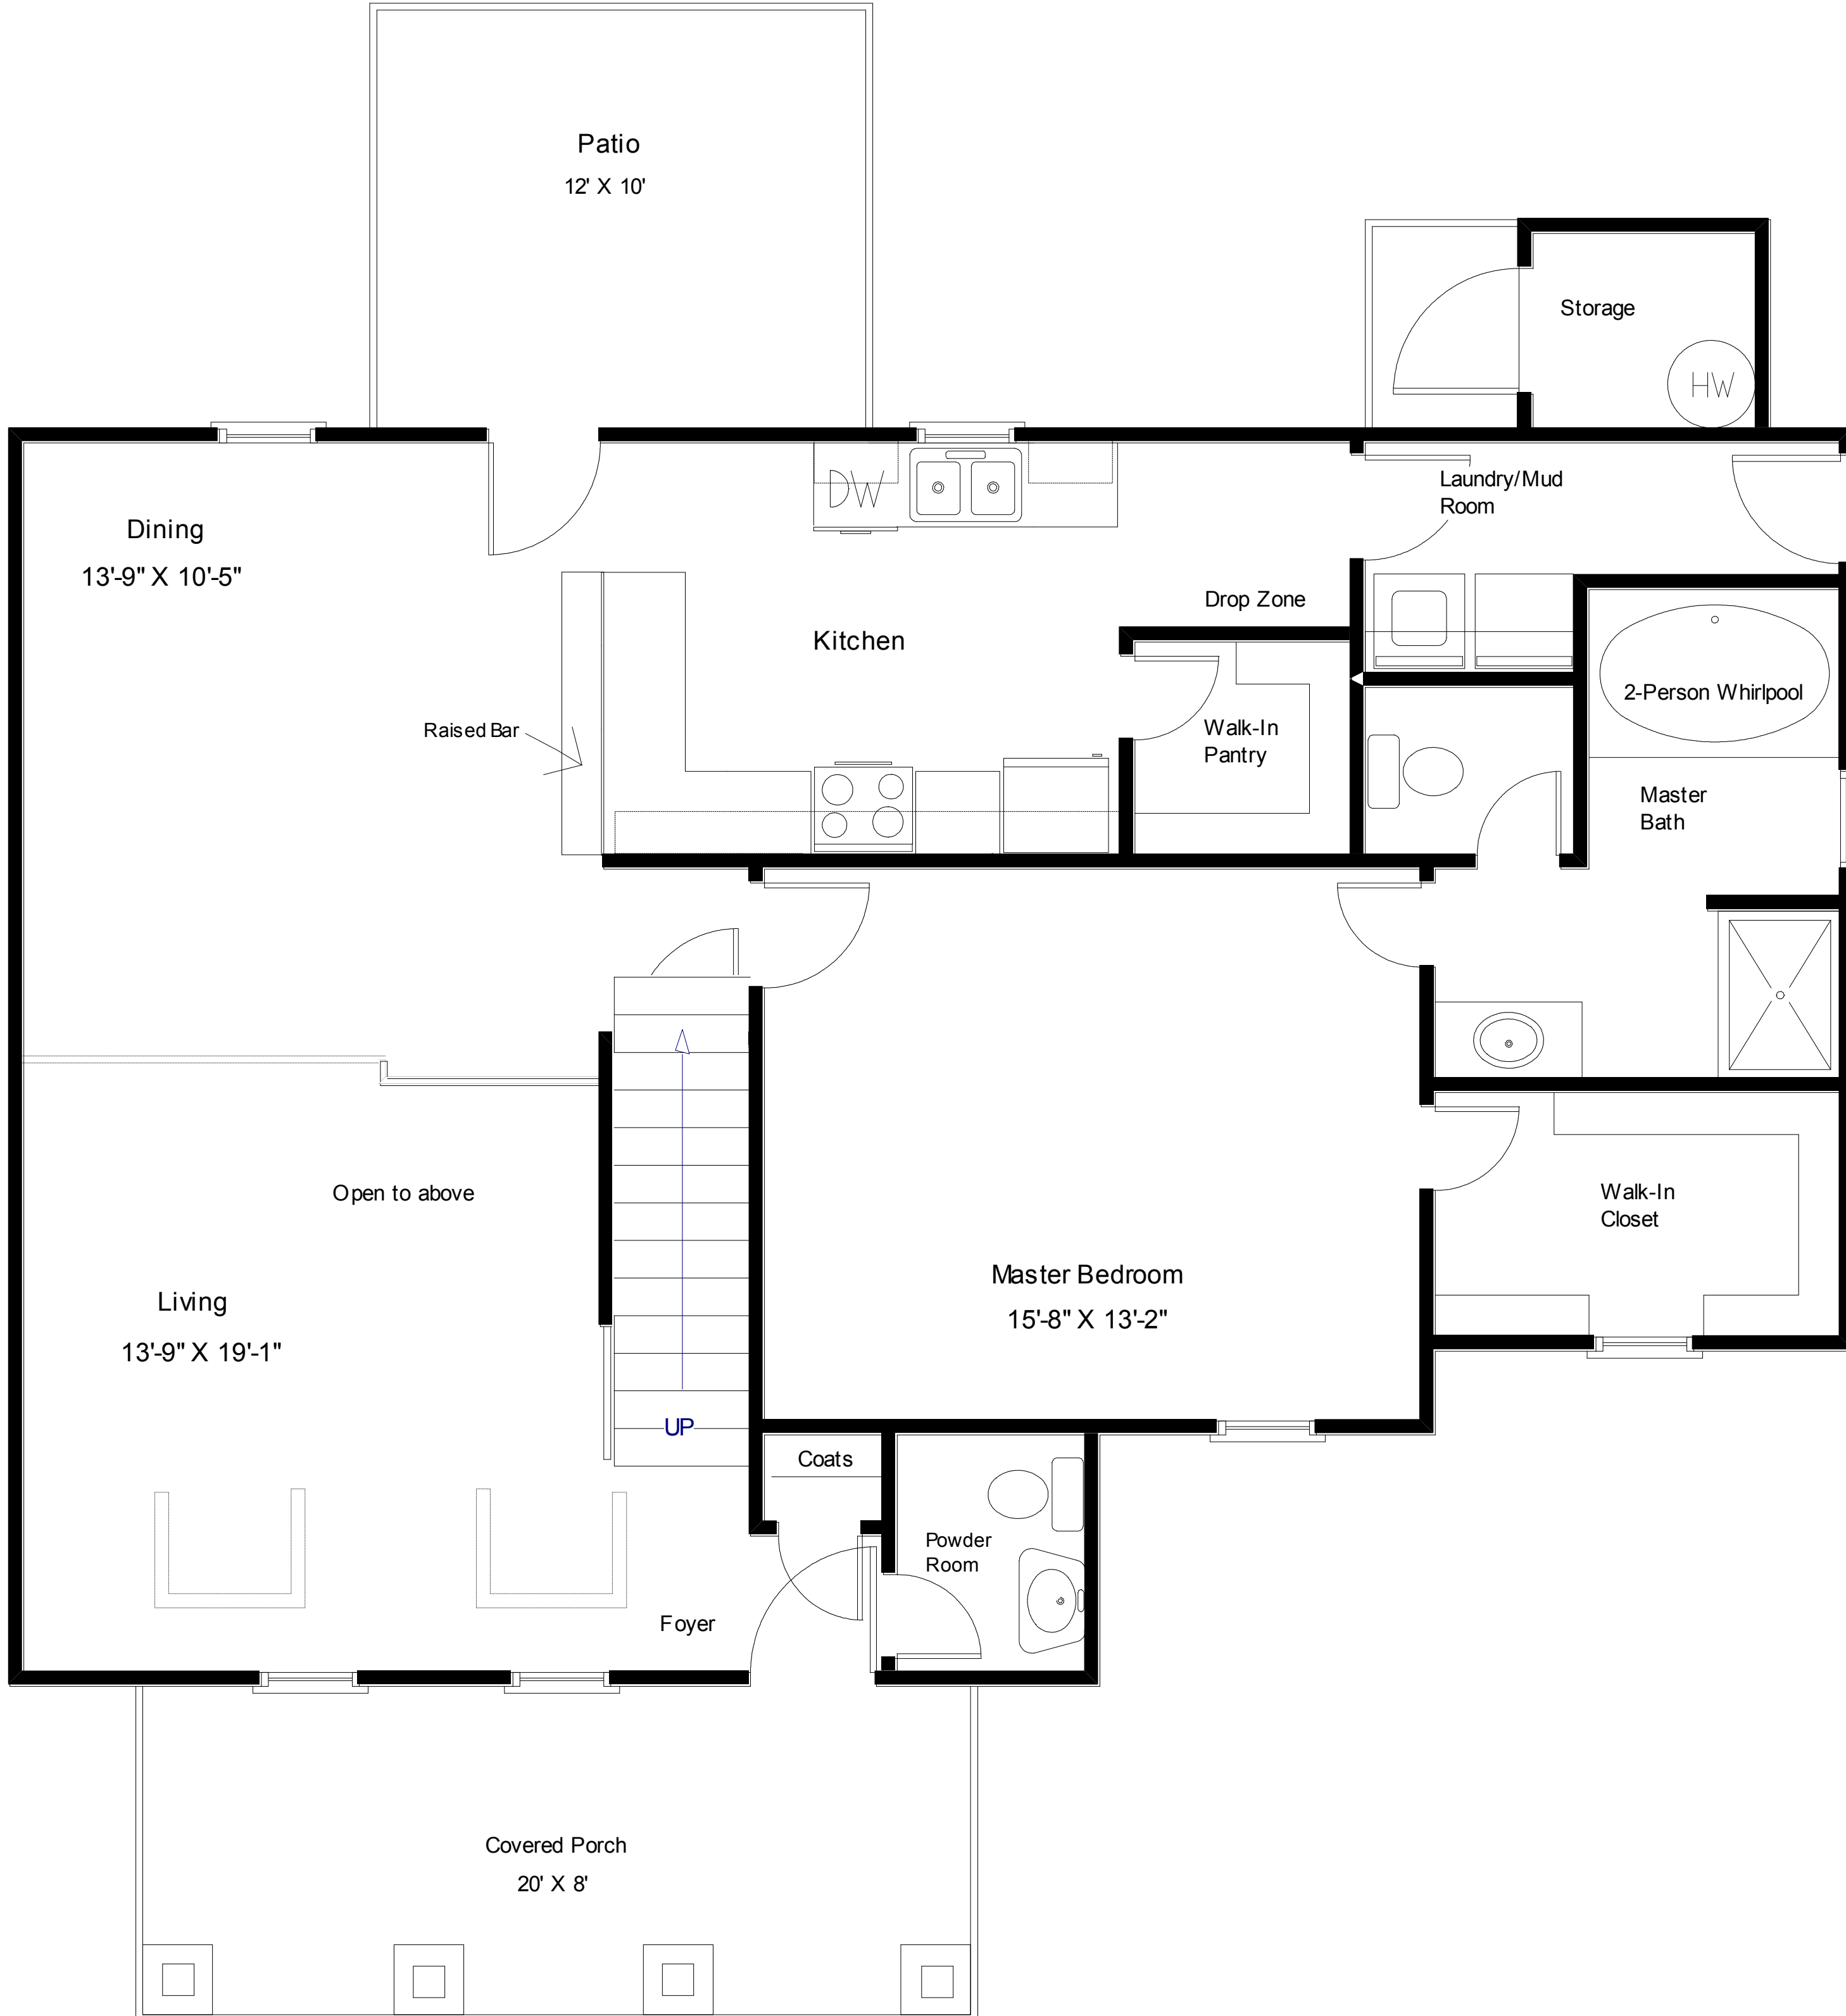

The Covingtonne XII

1st Floor Living Area: 1192 Sq. Ft.
2nd Floor Living Area: 598 Sq. Ft.
Total Living Area: 1790 Sq. Ft.
Covered Porch Area: 160 Sq. Ft.
Storage Area: 30 Sq. Ft.
Total Area Under Roof: 1980 Sq. Ft.

"Distinctive Craftsman Style Homes"

"Distinctive Craftsman Style Homes"

"Live The Great Life"

The Covington XII
2nd Floor: 598 Sq. Ft. Heated Area