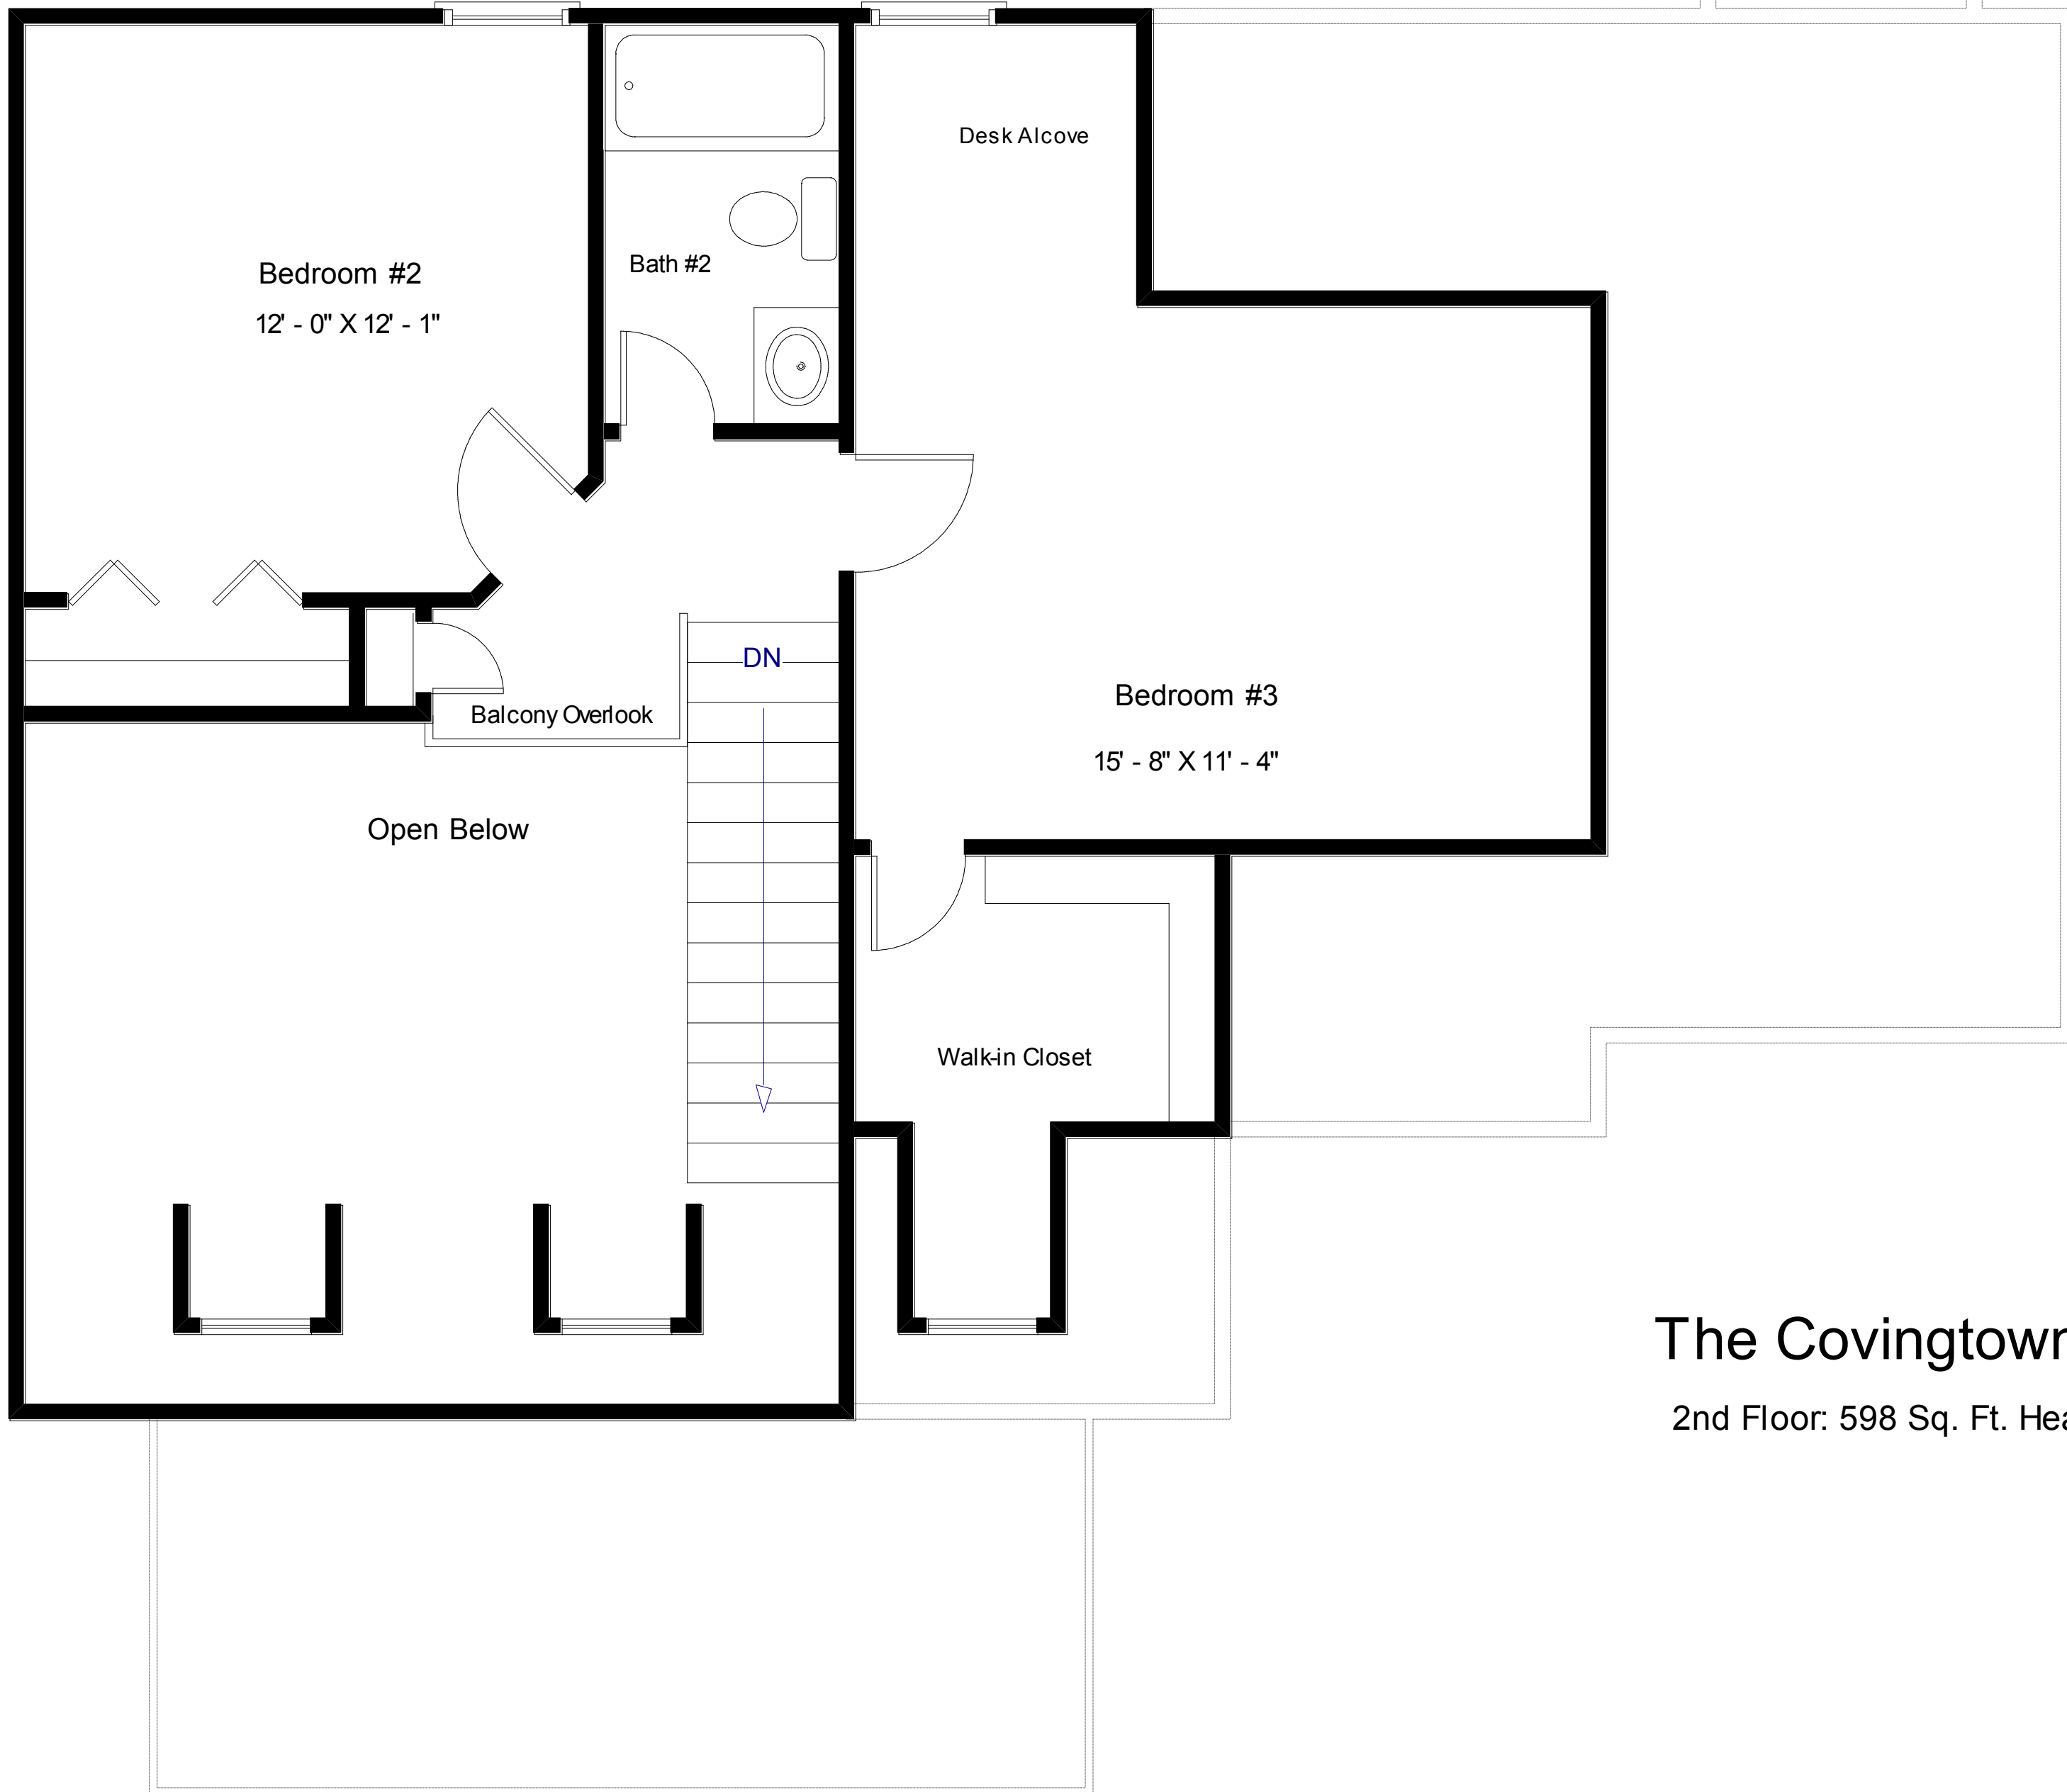

The Covingtonne XII

1st Floor Living Area: 1192 Sq. Ft.
2nd Floor Living Area: 598 Sq. Ft.
Total Living Area: 1790 Sq. Ft.
Covered Porch Area: 160 Sq. Ft.
Storage Area: 30 Sq. Ft.
Total Area Under Roof: 1980 Sq. Ft.

"Distinctive Craftsman Style Homes"

"Distinctive Craftsman Style Homes"

"Live The Great Life"

The Covington XII
2nd Floor: 598 Sq. Ft. Heated Area