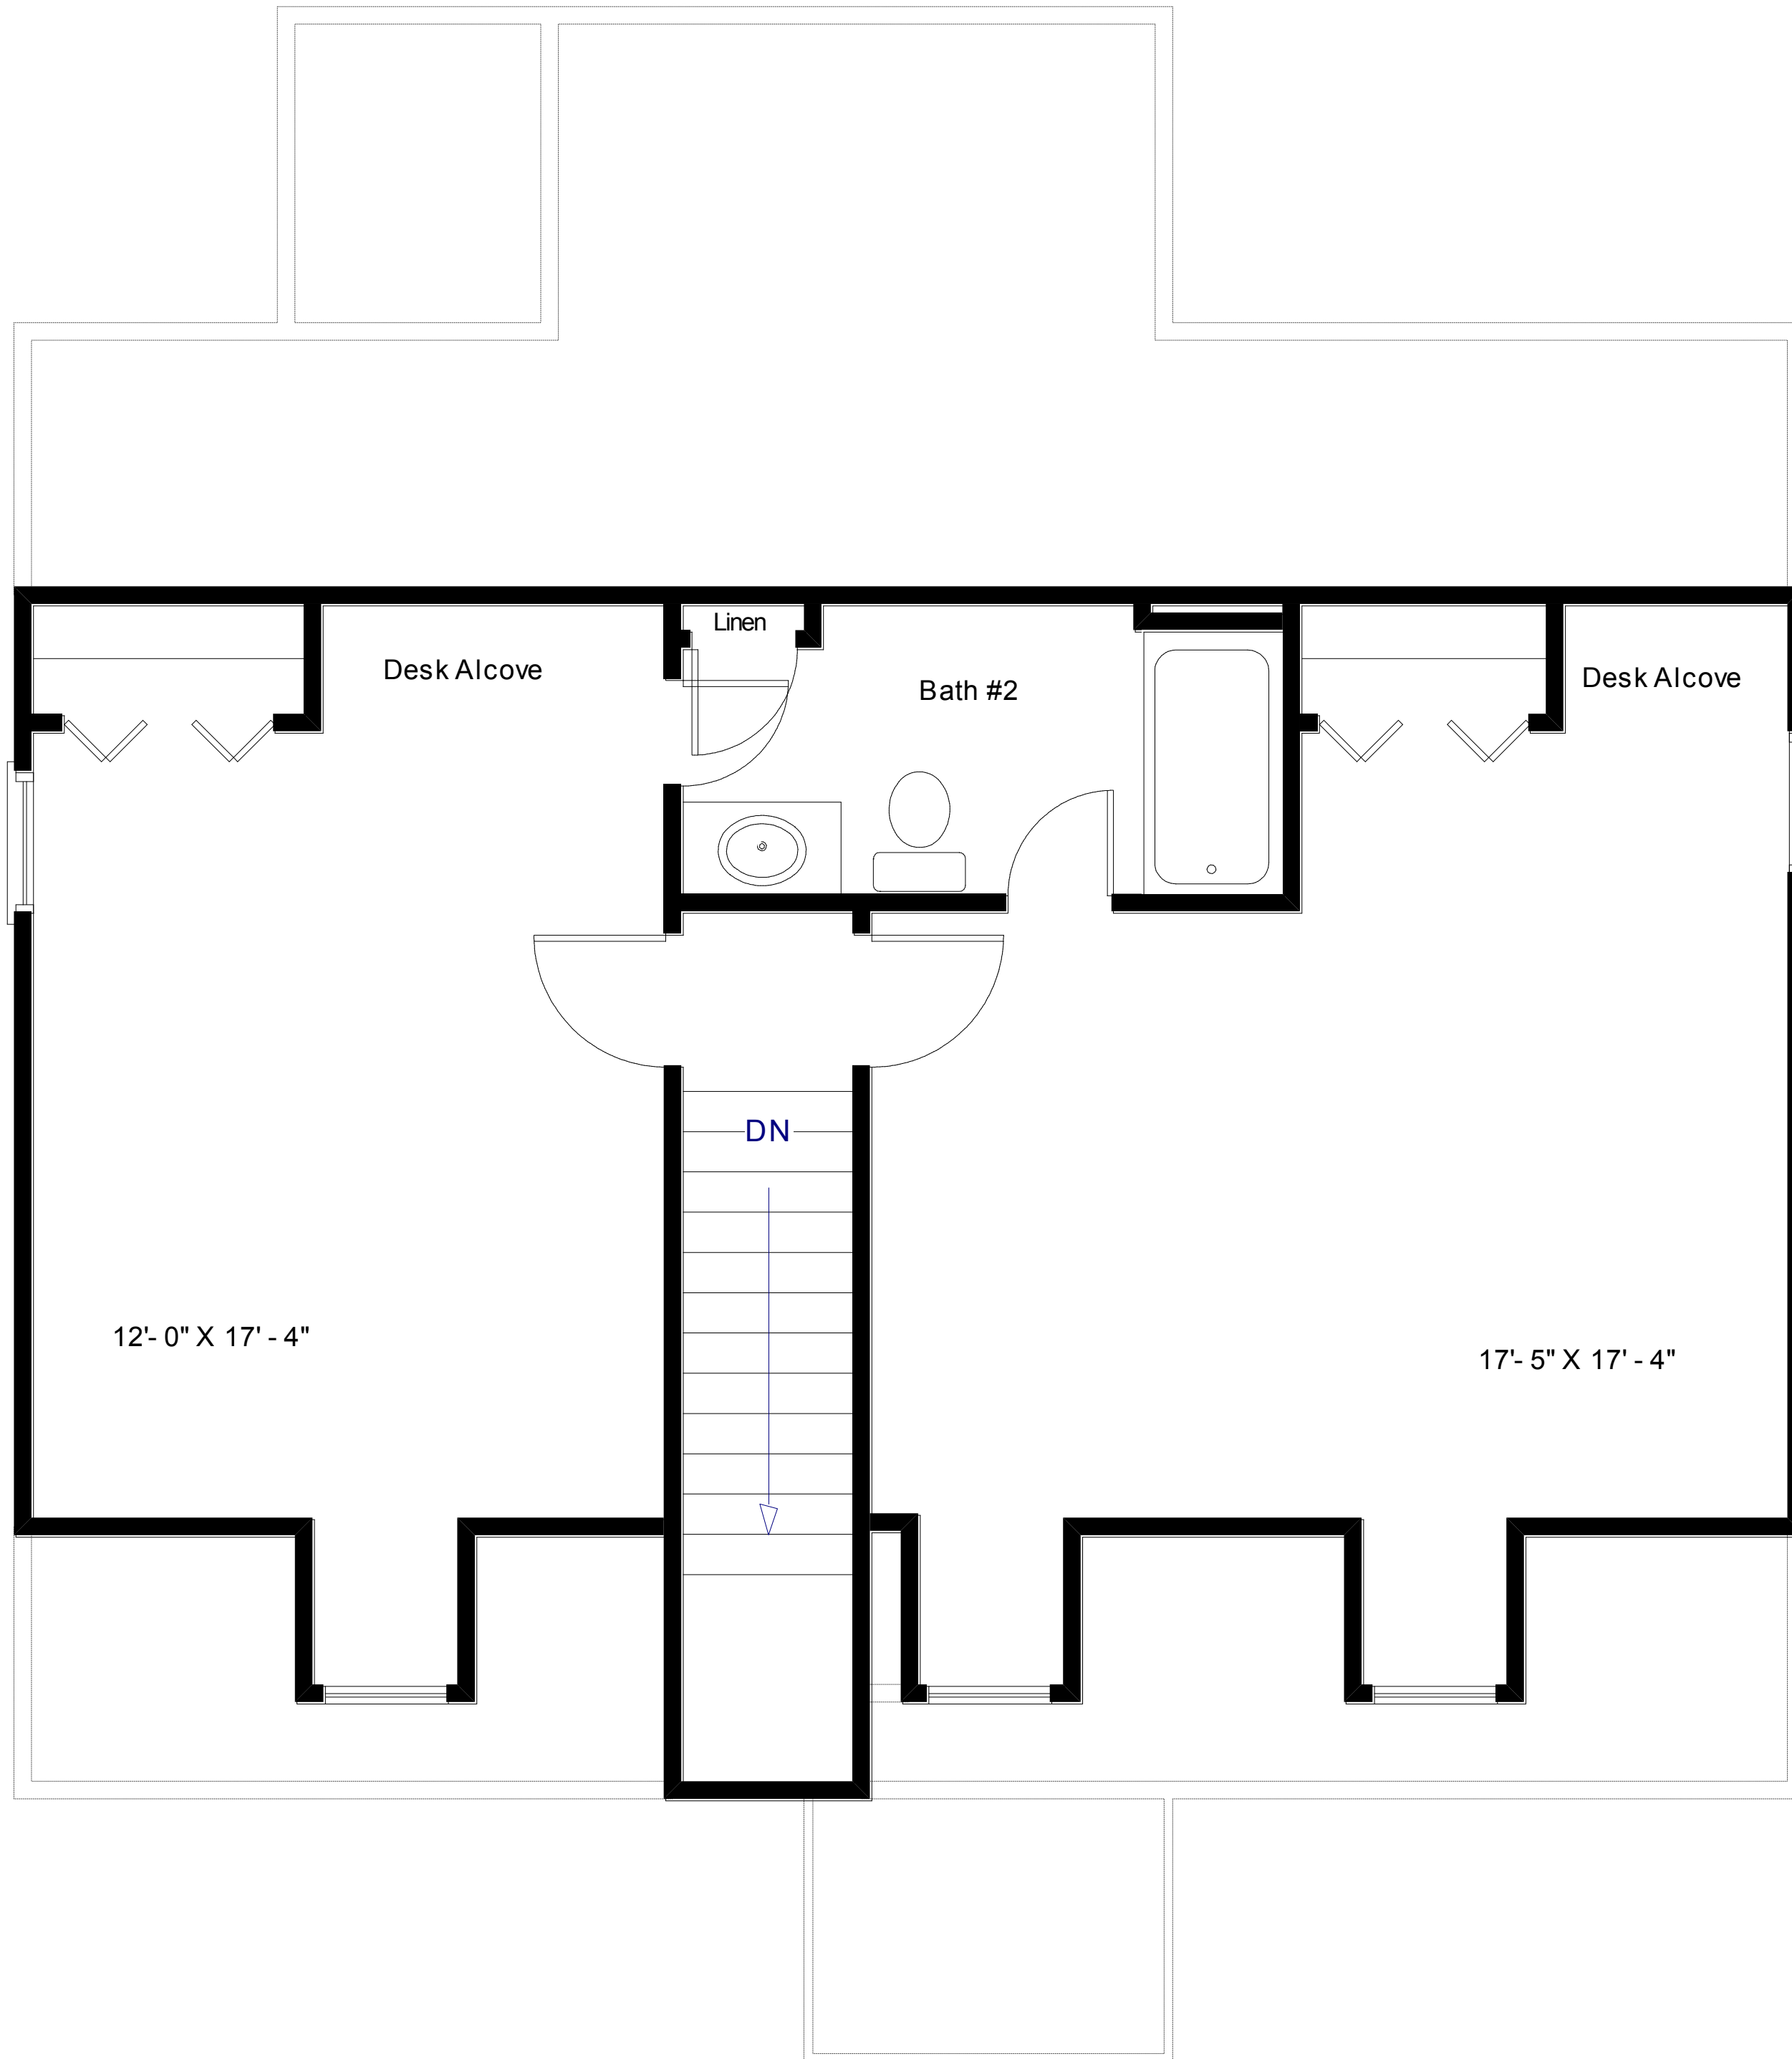

The Bridgeport V

"Distinctive Architecture"

"Live the Great Life"

"Distinctive Architecture"

"Live The Great Life"

1st Floor Heated Area: 1024 Sq. Ft.
 2nd Floor Heated Area: 644 Sq. Ft.
 Total Heated Area: 1668 Sq. Ft.
 Covered Porch: 35 Square Feet
 Storage: 30 Square Feet
 Total Under Roof: 1733 Square Feet

The Bridgeport V

**Tidewater
Colonial
Collection**

"Distinctive Architecture"

"Live The Great Life"

2nd Floor Heated Area: 644 Sq. Ft.

Bridgeport V