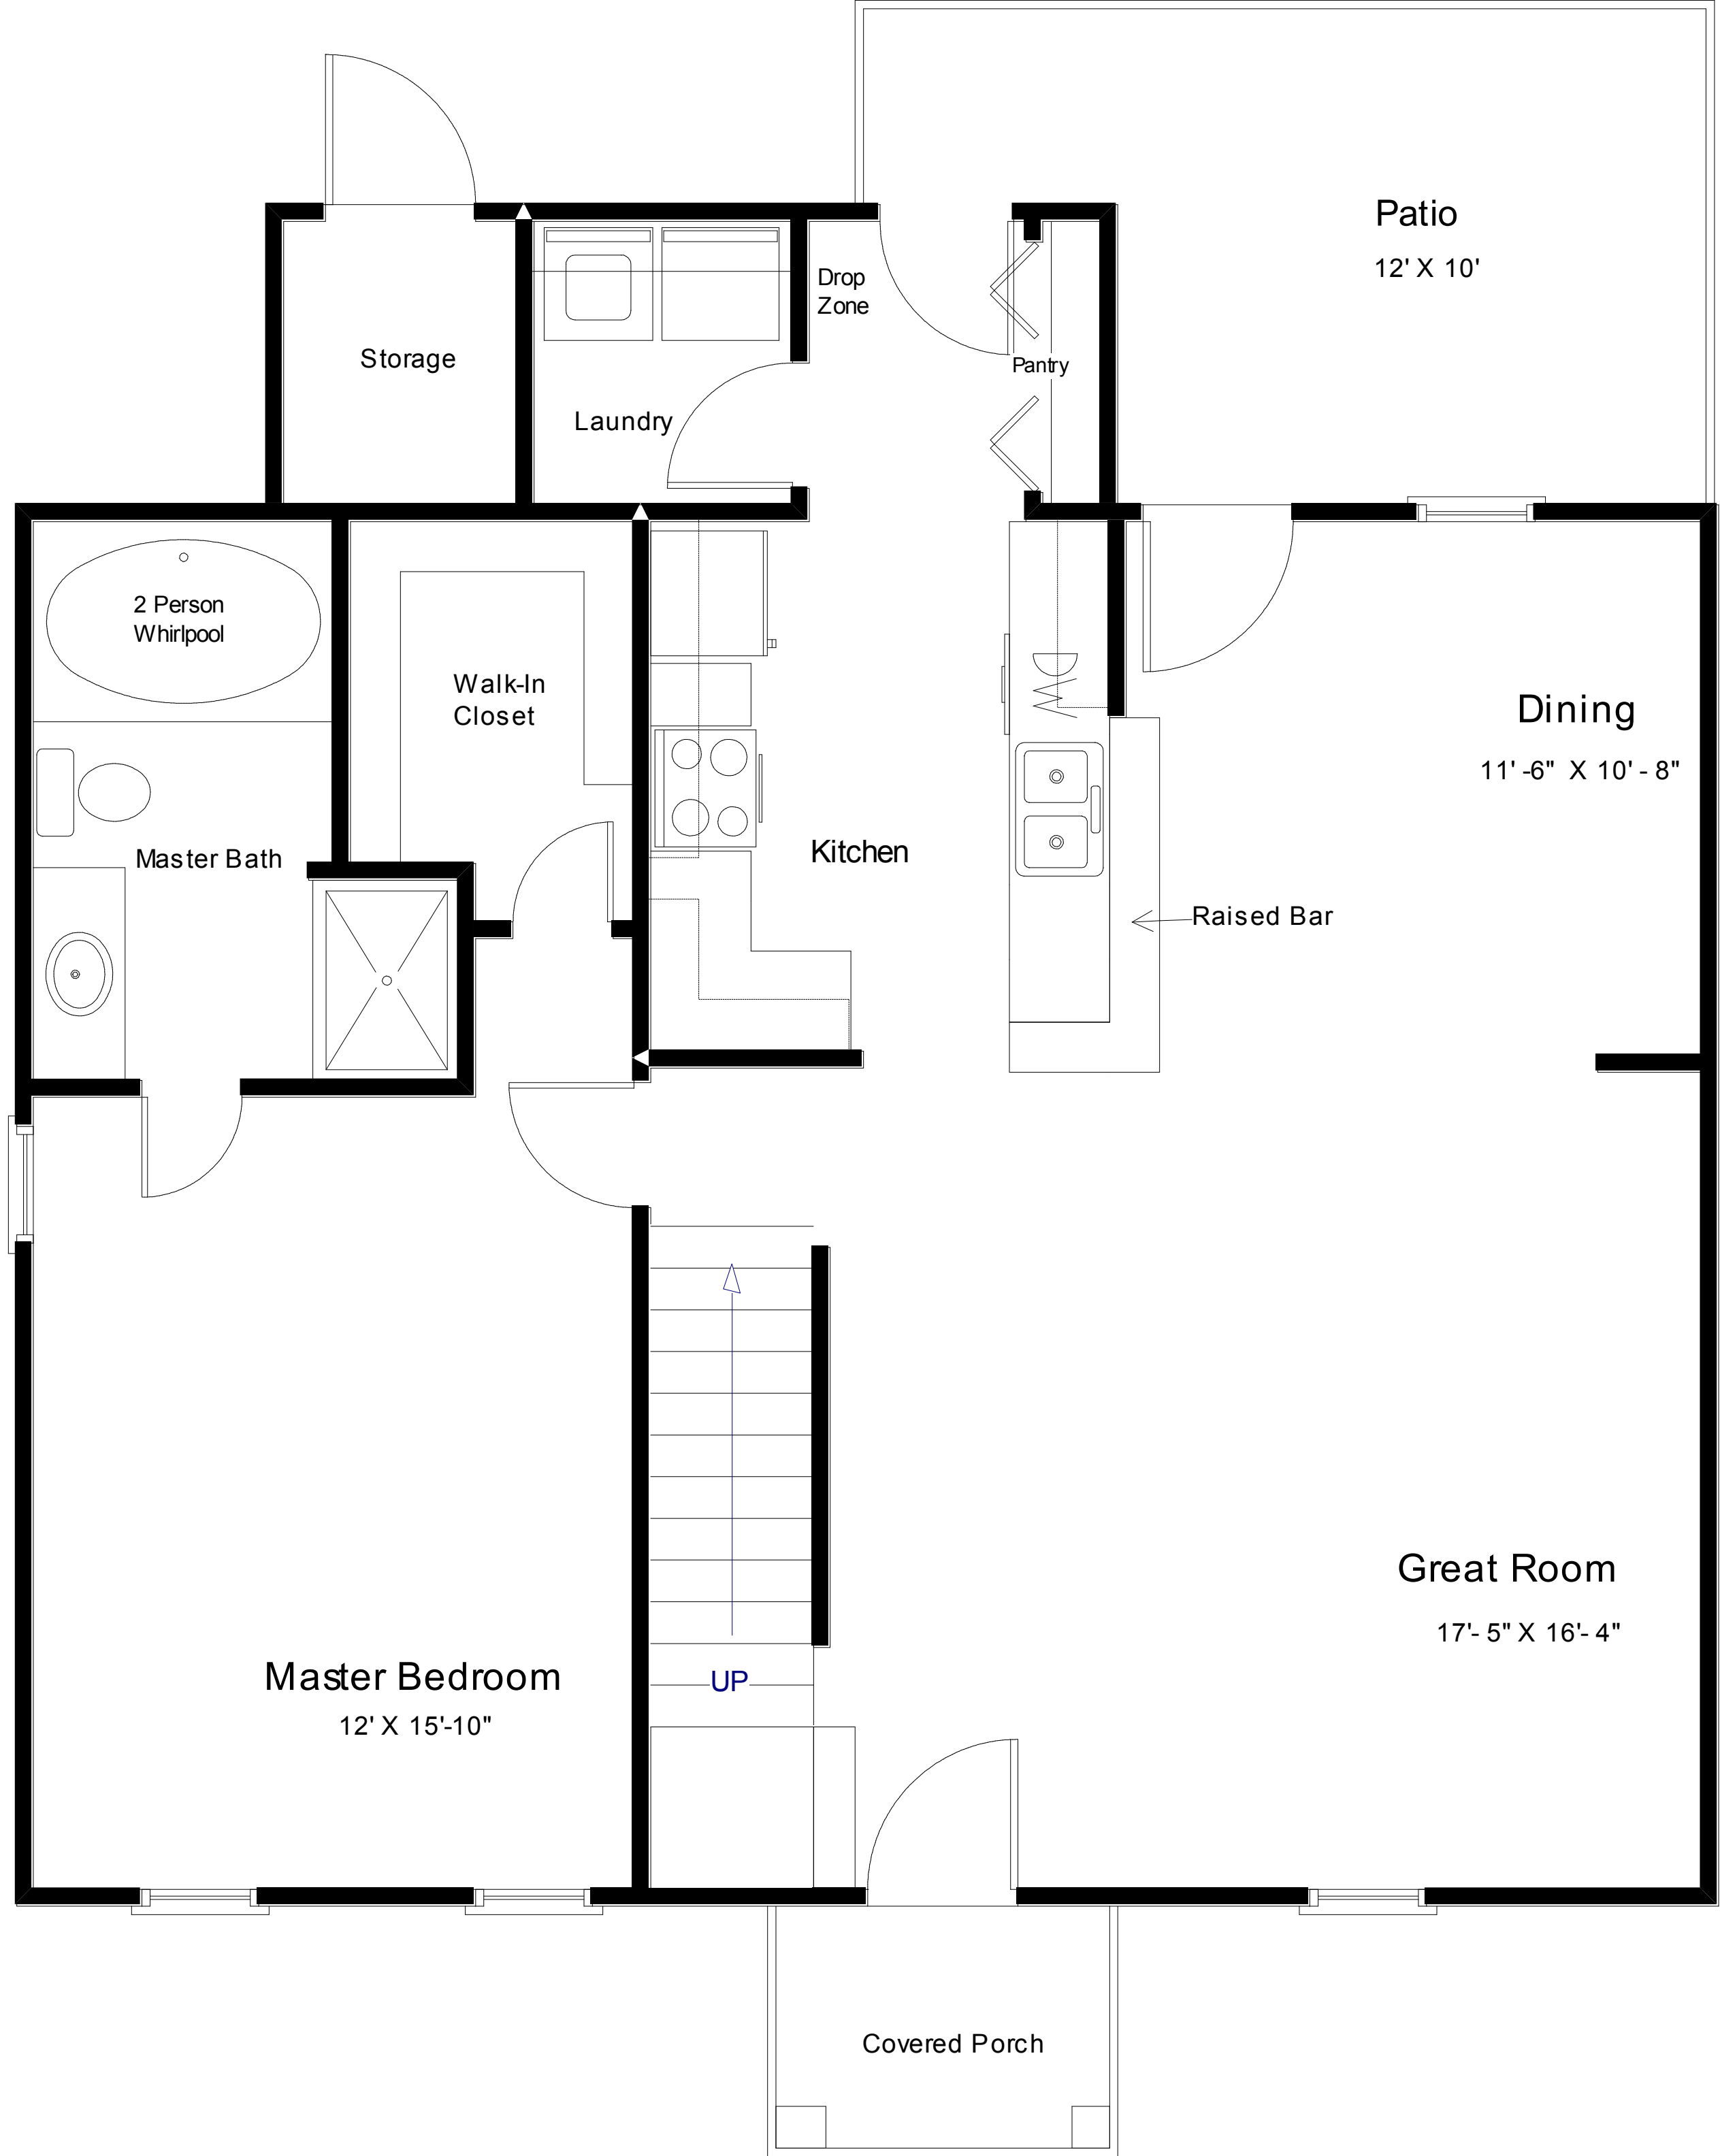

The Bridgeport V

"Distinctive Architecture"

"Live the Great Life"

"Distinctive Architecture"

"Live The Great Life"

1st Floor Heated Area: 1024 Sq. Ft.
 2nd Floor Heated Area: 644 Sq. Ft.
 Total Heated Area: 1668 Sq. Ft.
 Covered Porch: 35 Square Feet
 Storage: 30 Square Feet
 Total Under Roof: 1733 Square Feet

The Bridgeport V

**Tidewater
Colonial
Collection**

"Distinctive Architecture"

"Live The Great Life"

2nd Floor Heated Area: 644 Sq. Ft.

Bridgeport V