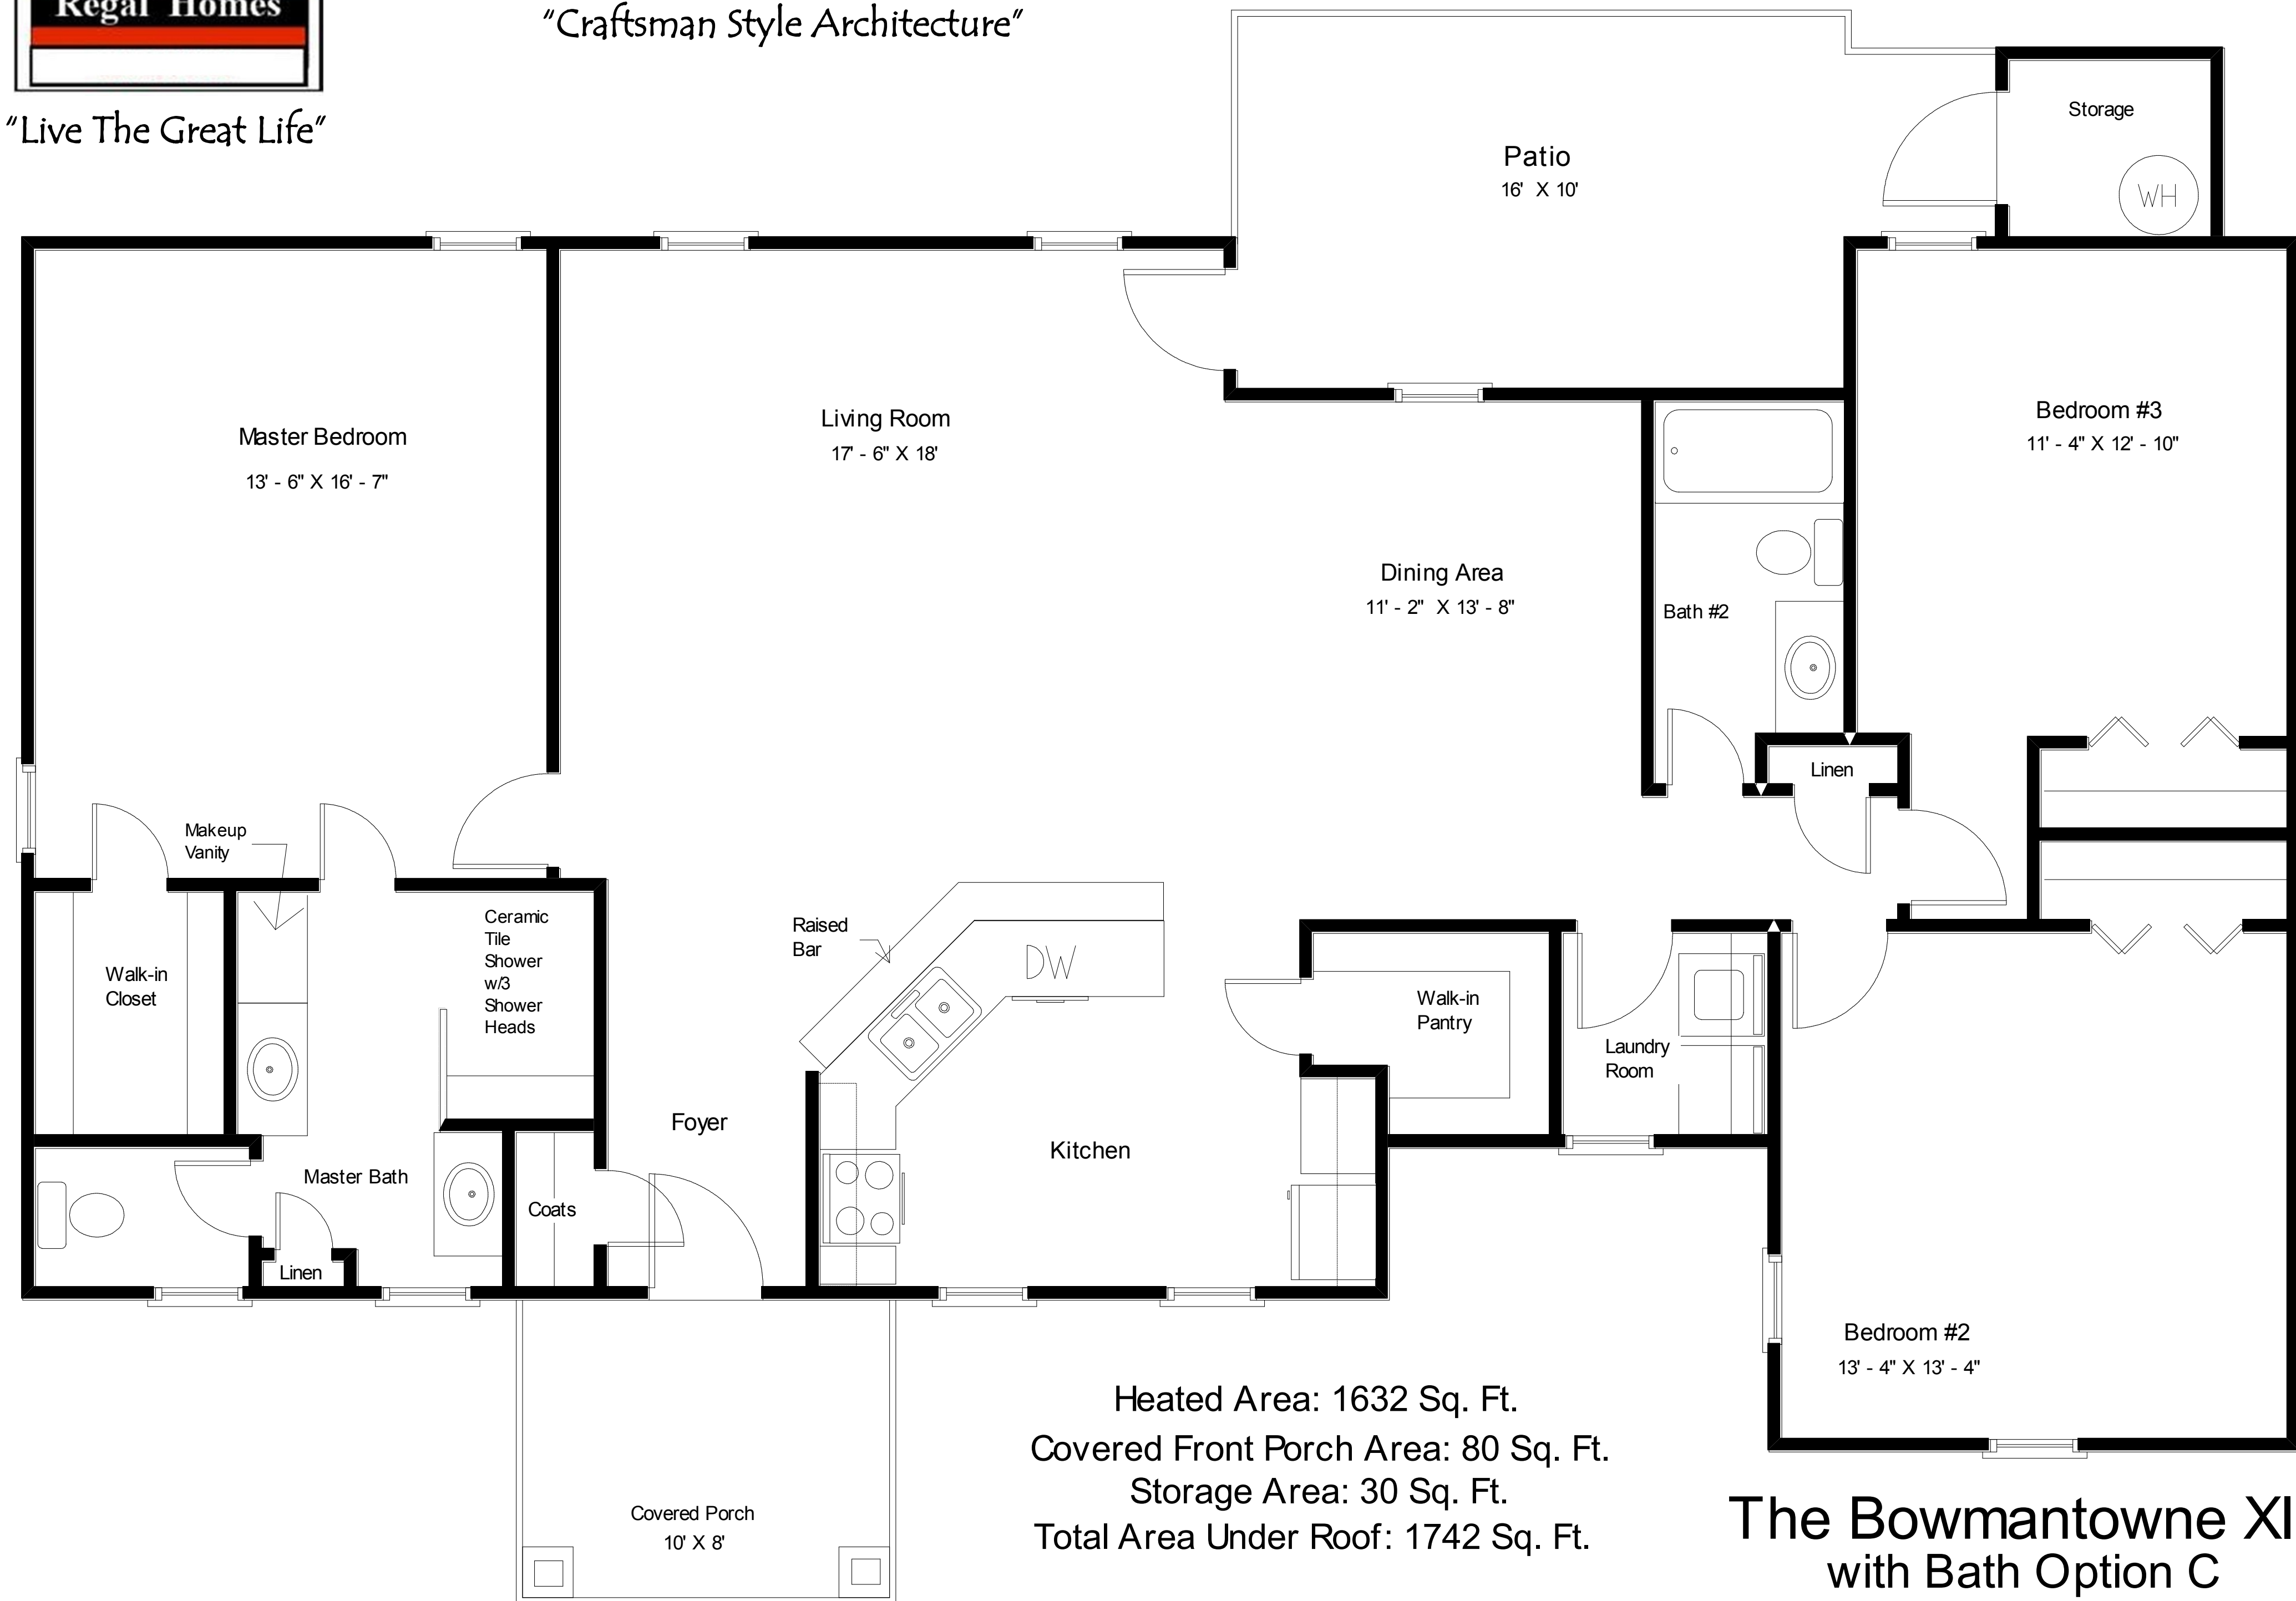

The Bowmantowne XII

Craftowne Homes

"Craftsman Style Architecture"

"Live the Great Life"

Craftowne Homes
"Craftsman Style Architecture"

"Live The Great Life"

Heated Area: 1632 Sq. Ft.
Covered Front Porch Area: 80 Sq. Ft.
Storage Area: 30 Sq. Ft.
Total Area Under Roof: 1742 Sq. Ft.

The Bowmantowne XII
with Bath Option C