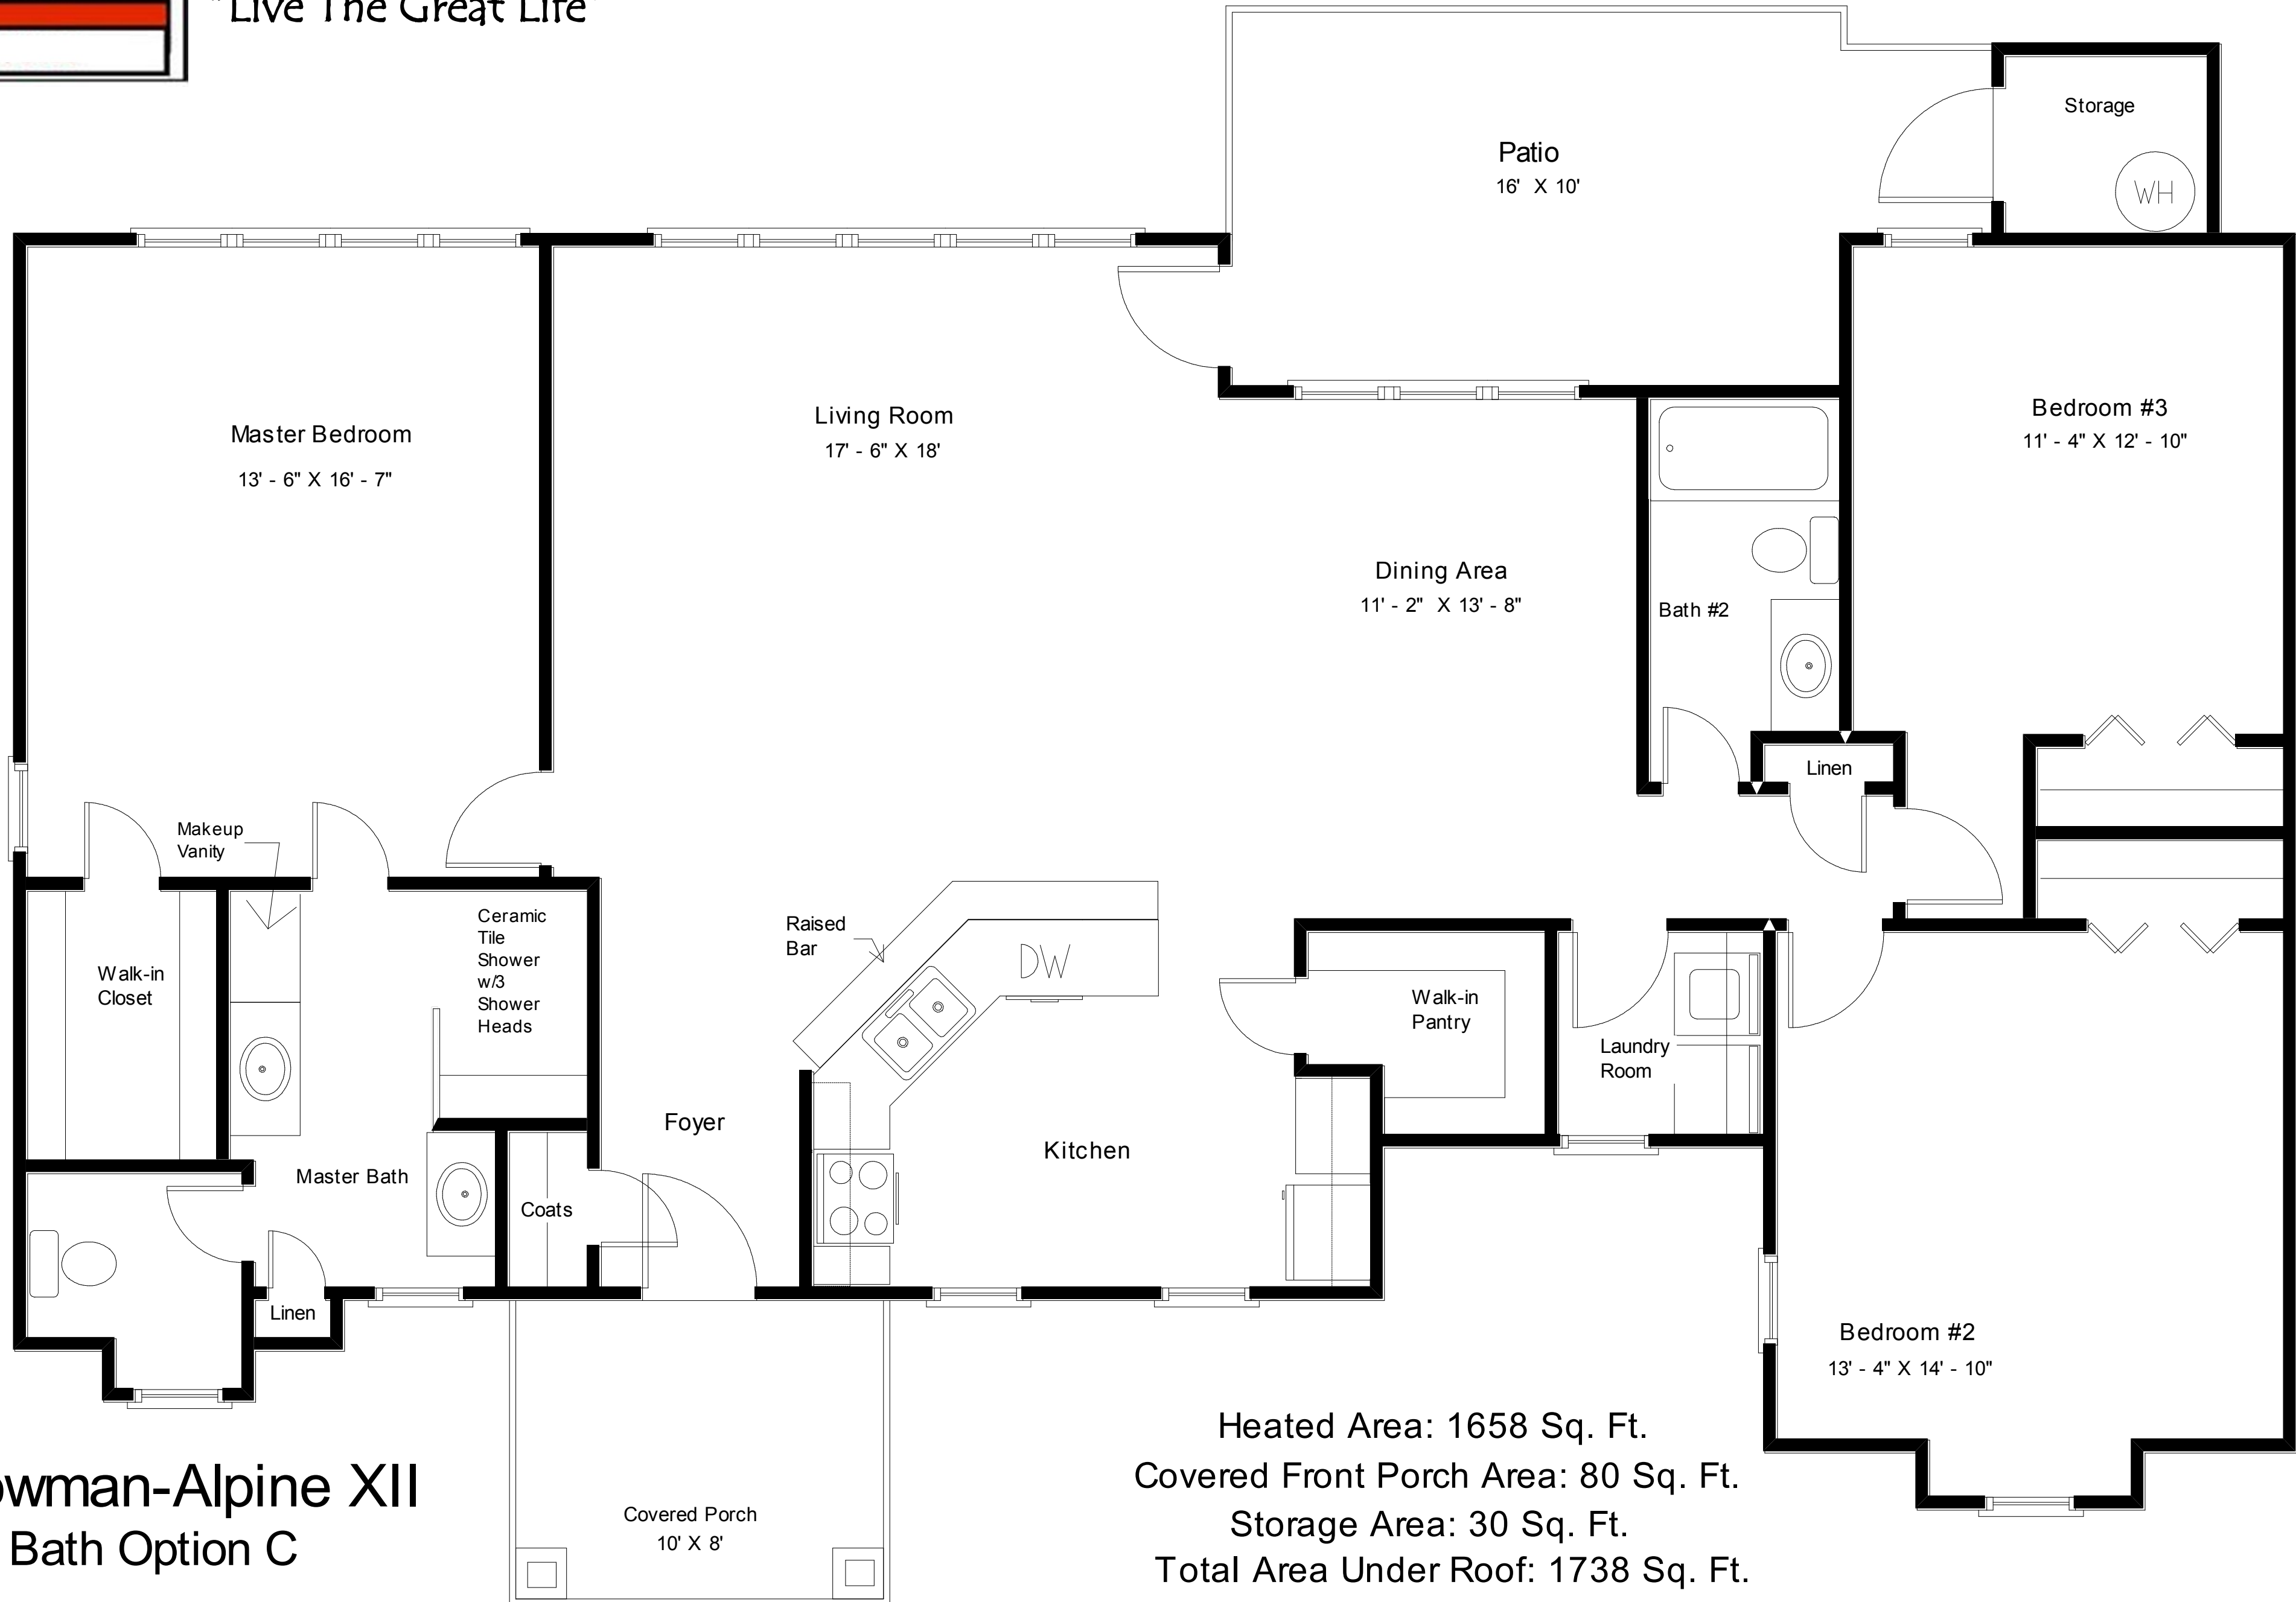

The Bowman-Alpine XII

"Live The Great Life"

"Easy Living"

Lakeside
Collection

Lakeside
Collection

"Easy Living"

"Live The Great Life"

The Bowman-Alpine XII
with Bath Option C

Heated Area: 1658 Sq. Ft.
Covered Front Porch Area: 80 Sq. Ft.
Storage Area: 30 Sq. Ft.
Total Area Under Roof: 1738 Sq. Ft.