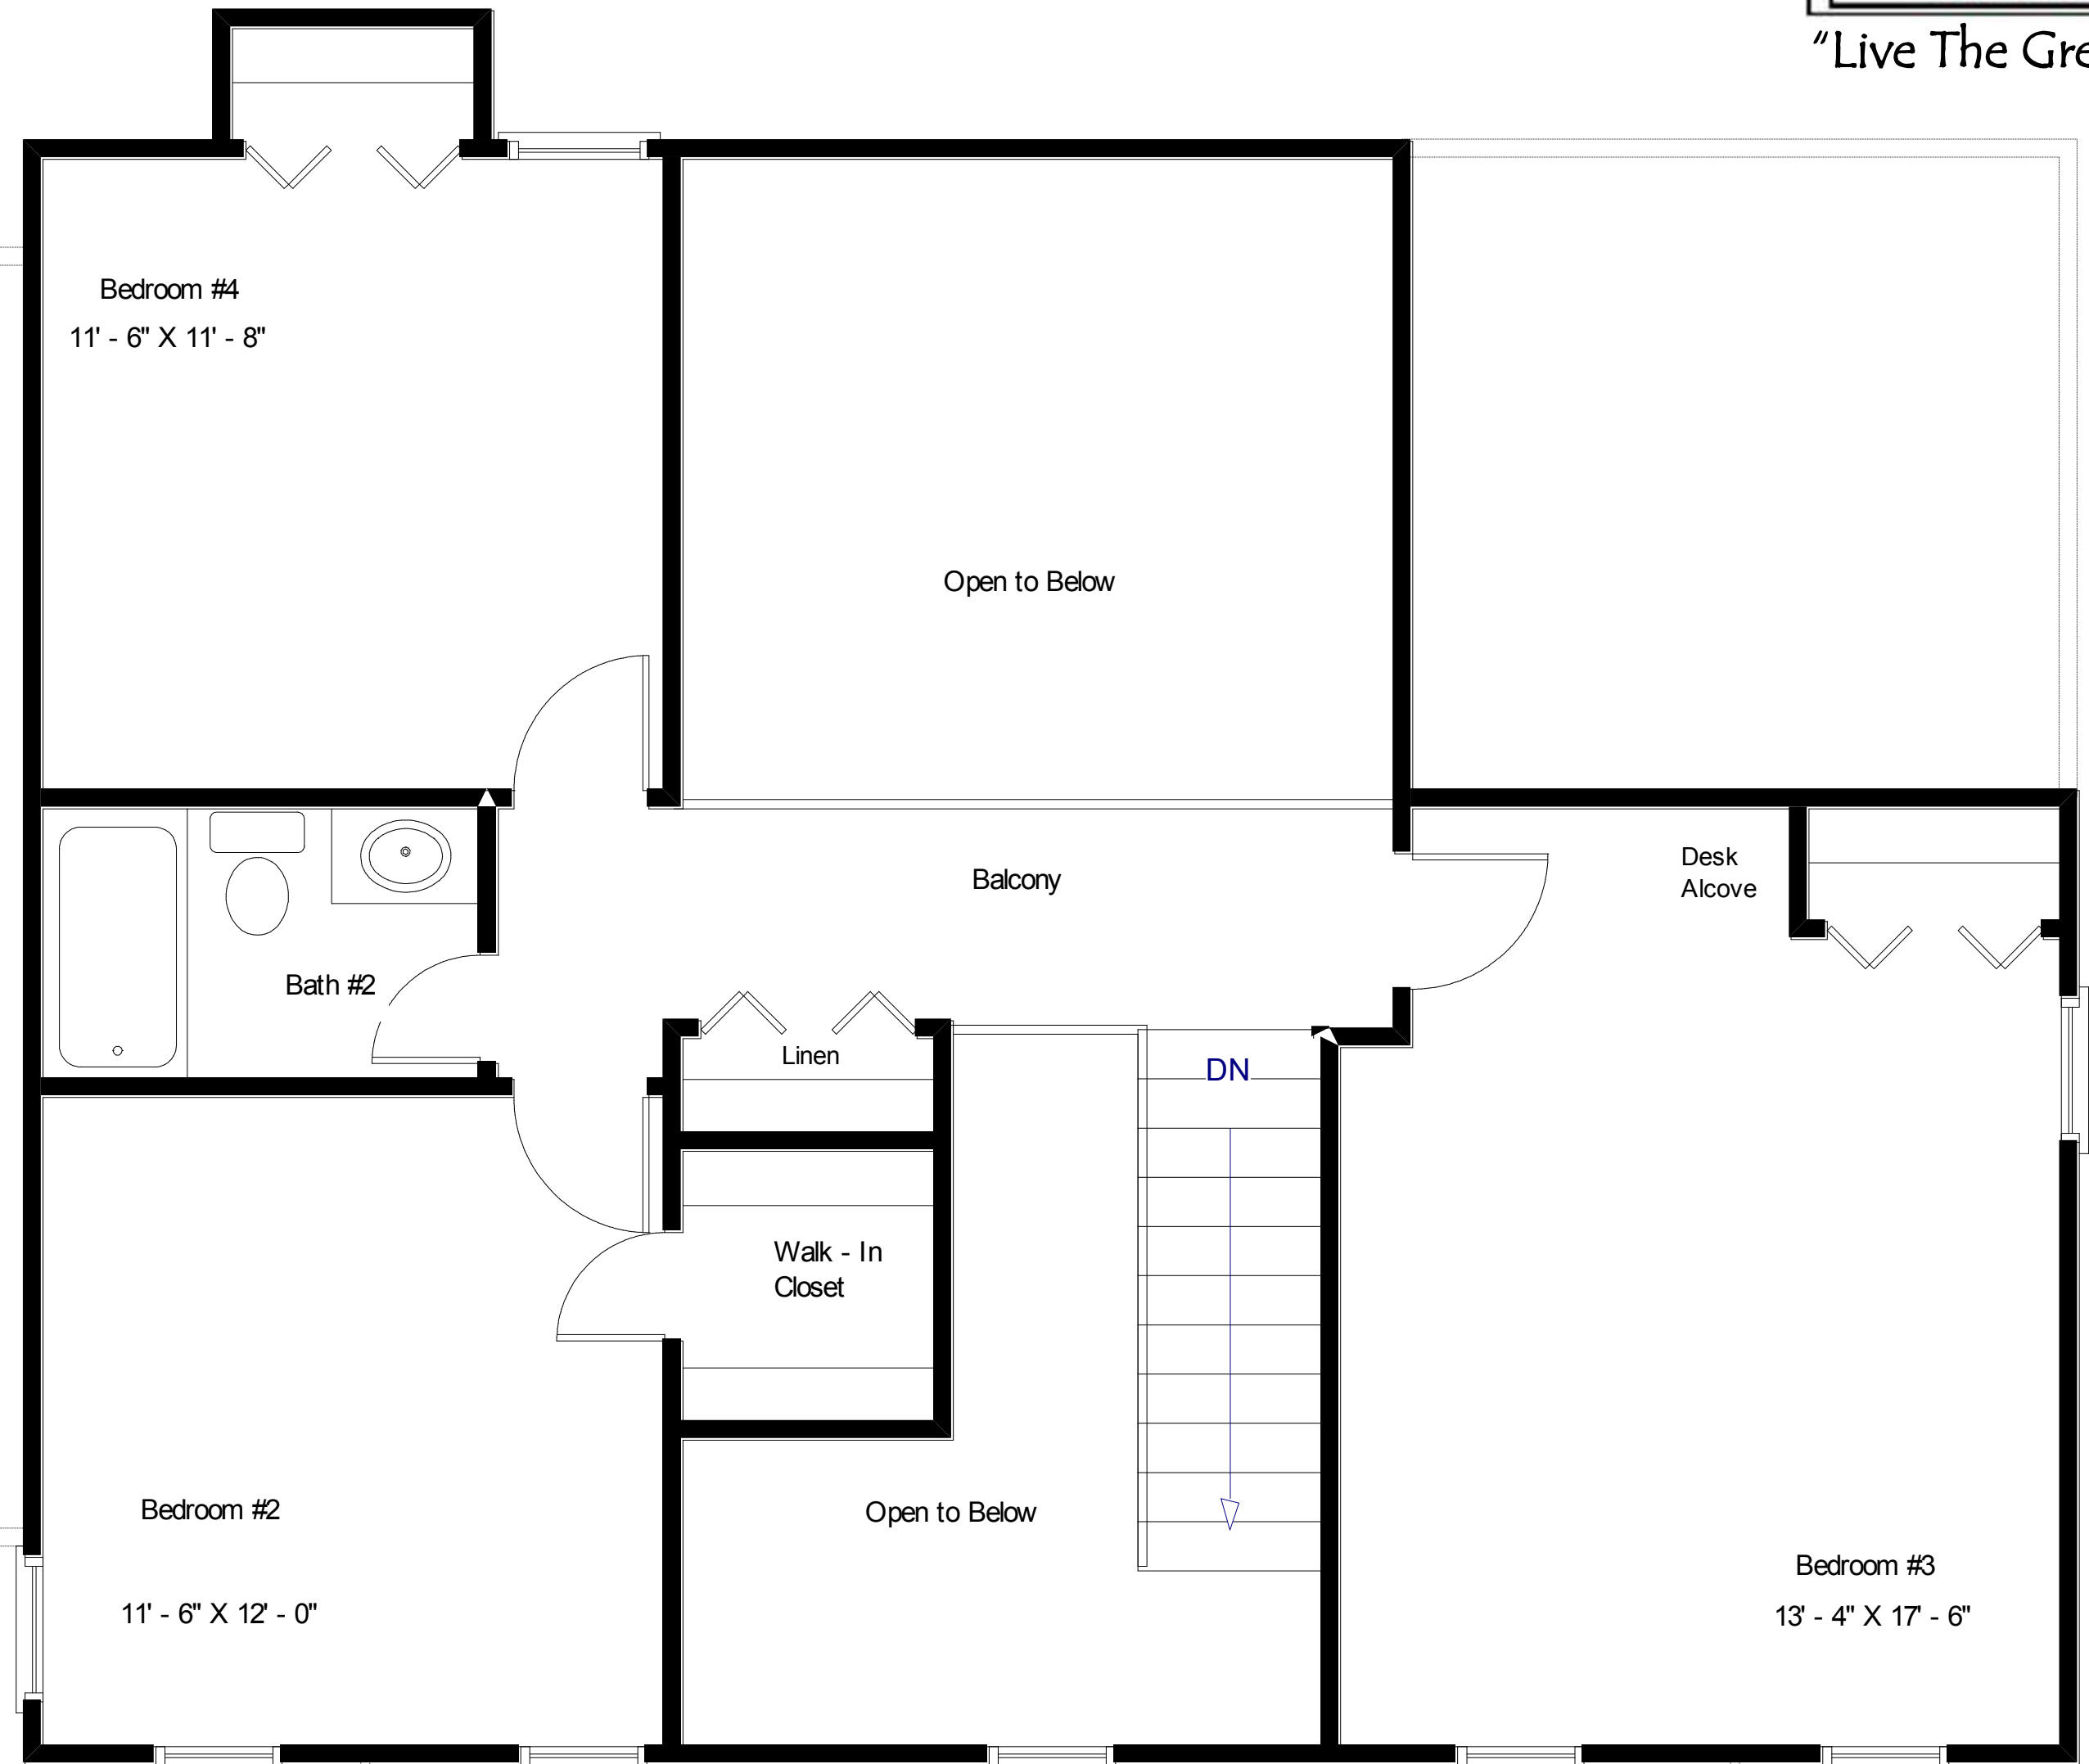

## The St George XIV with Bath Option D Double Garage

Heated Area, 1st Floor: 1140 Sq. Ft.  
 Heated Area, 2nd Floor: 770 Sq. Ft.  
 Total Heated Area: 1910Sq. Ft.  
 Garage: 480 Sq. Ft.  
 Covered Porch: 204 Sq. Ft.  
 Total Under Roof: 2594 Sq. Ft.

**Southern  
Colonial  
Collection**

"Distinctive Architecture"

"Live The Great Life"

## The St George XIV With Bath Option D & Double Garage

Heated Area, 2nd Floor: 770 Sq. Ft.