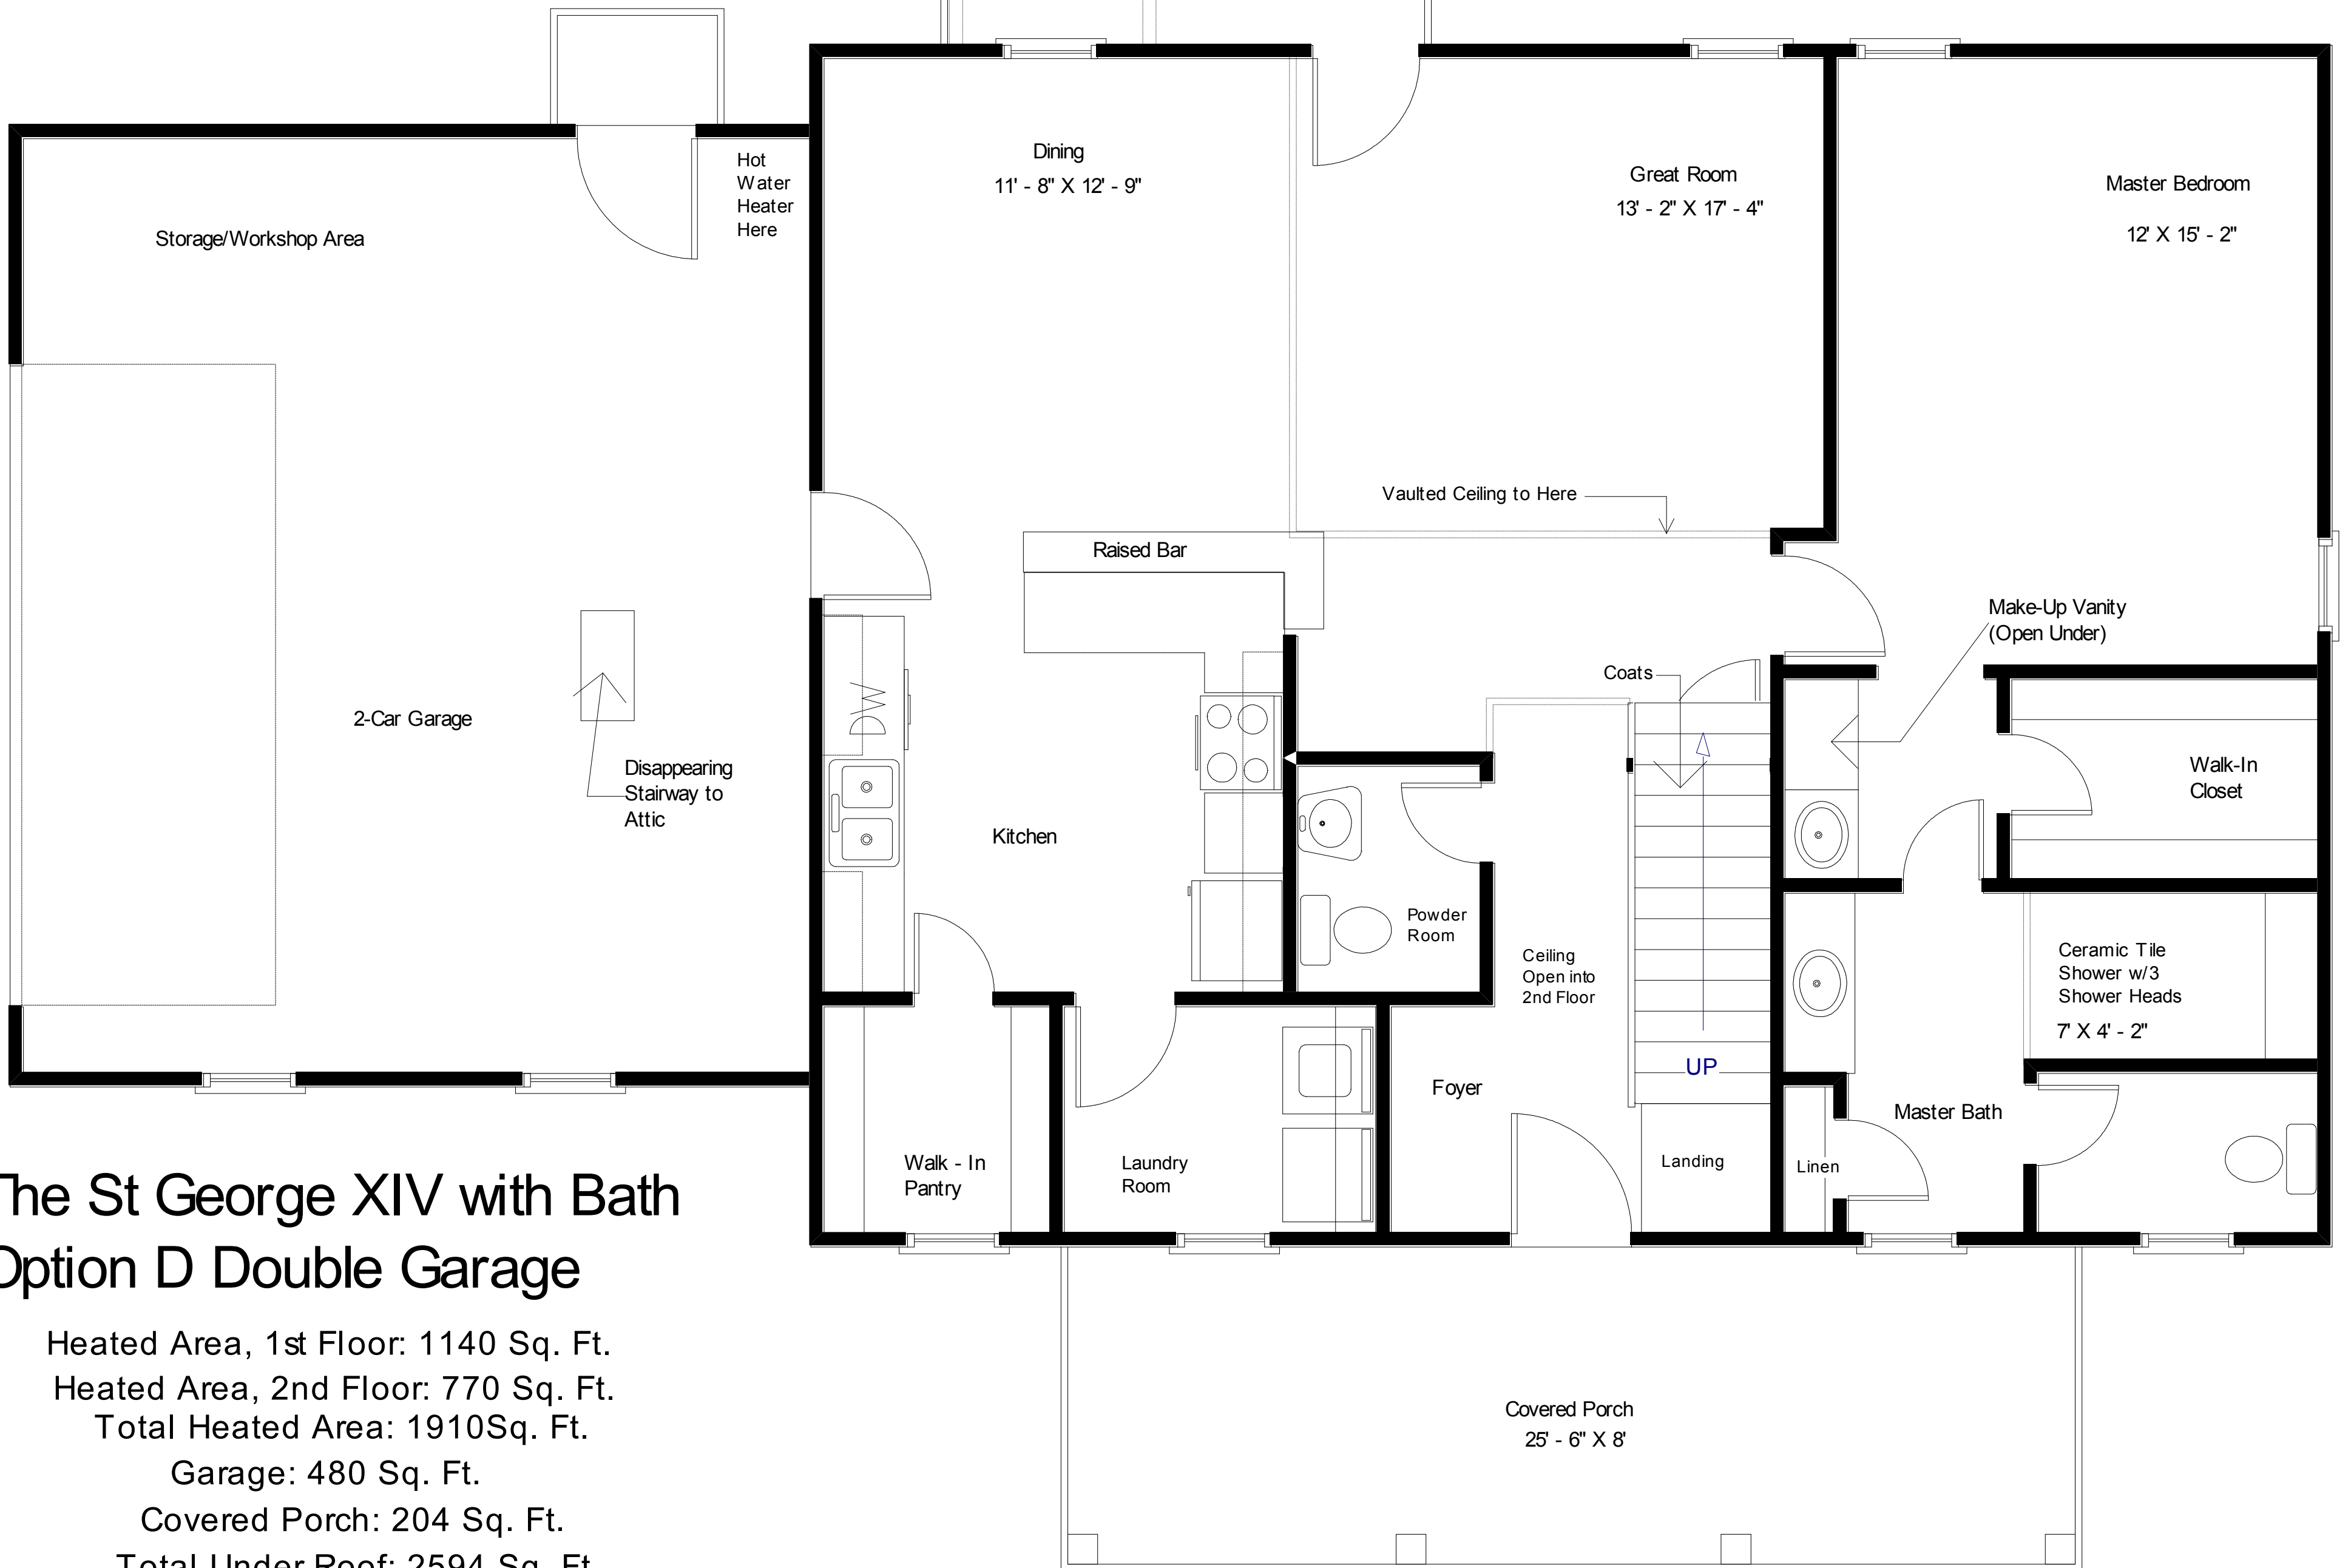

## The St George XIV with Double Garage

"Distinctive Architecture"

"Live the Great Life"

**Southern  
Colonial  
Collection**

"Distinctive Architecture"

"Live The Great Life"

## The St George XIV with Bath Option D Double Garage

Heated Area, 1st Floor: 1140 Sq. Ft.  
 Heated Area, 2nd Floor: 770 Sq. Ft.  
 Total Heated Area: 1910Sq. Ft.  
 Garage: 480 Sq. Ft.  
 Covered Porch: 204 Sq. Ft.  
 Total Under Roof: 2594 Sq. Ft.

**Southern  
Colonial  
Collection**

"Distinctive Architecture"

"Live The Great Life"

## The St George XIV With Bath Option D & Double Garage

Heated Area, 2nd Floor: 770 Sq. Ft.