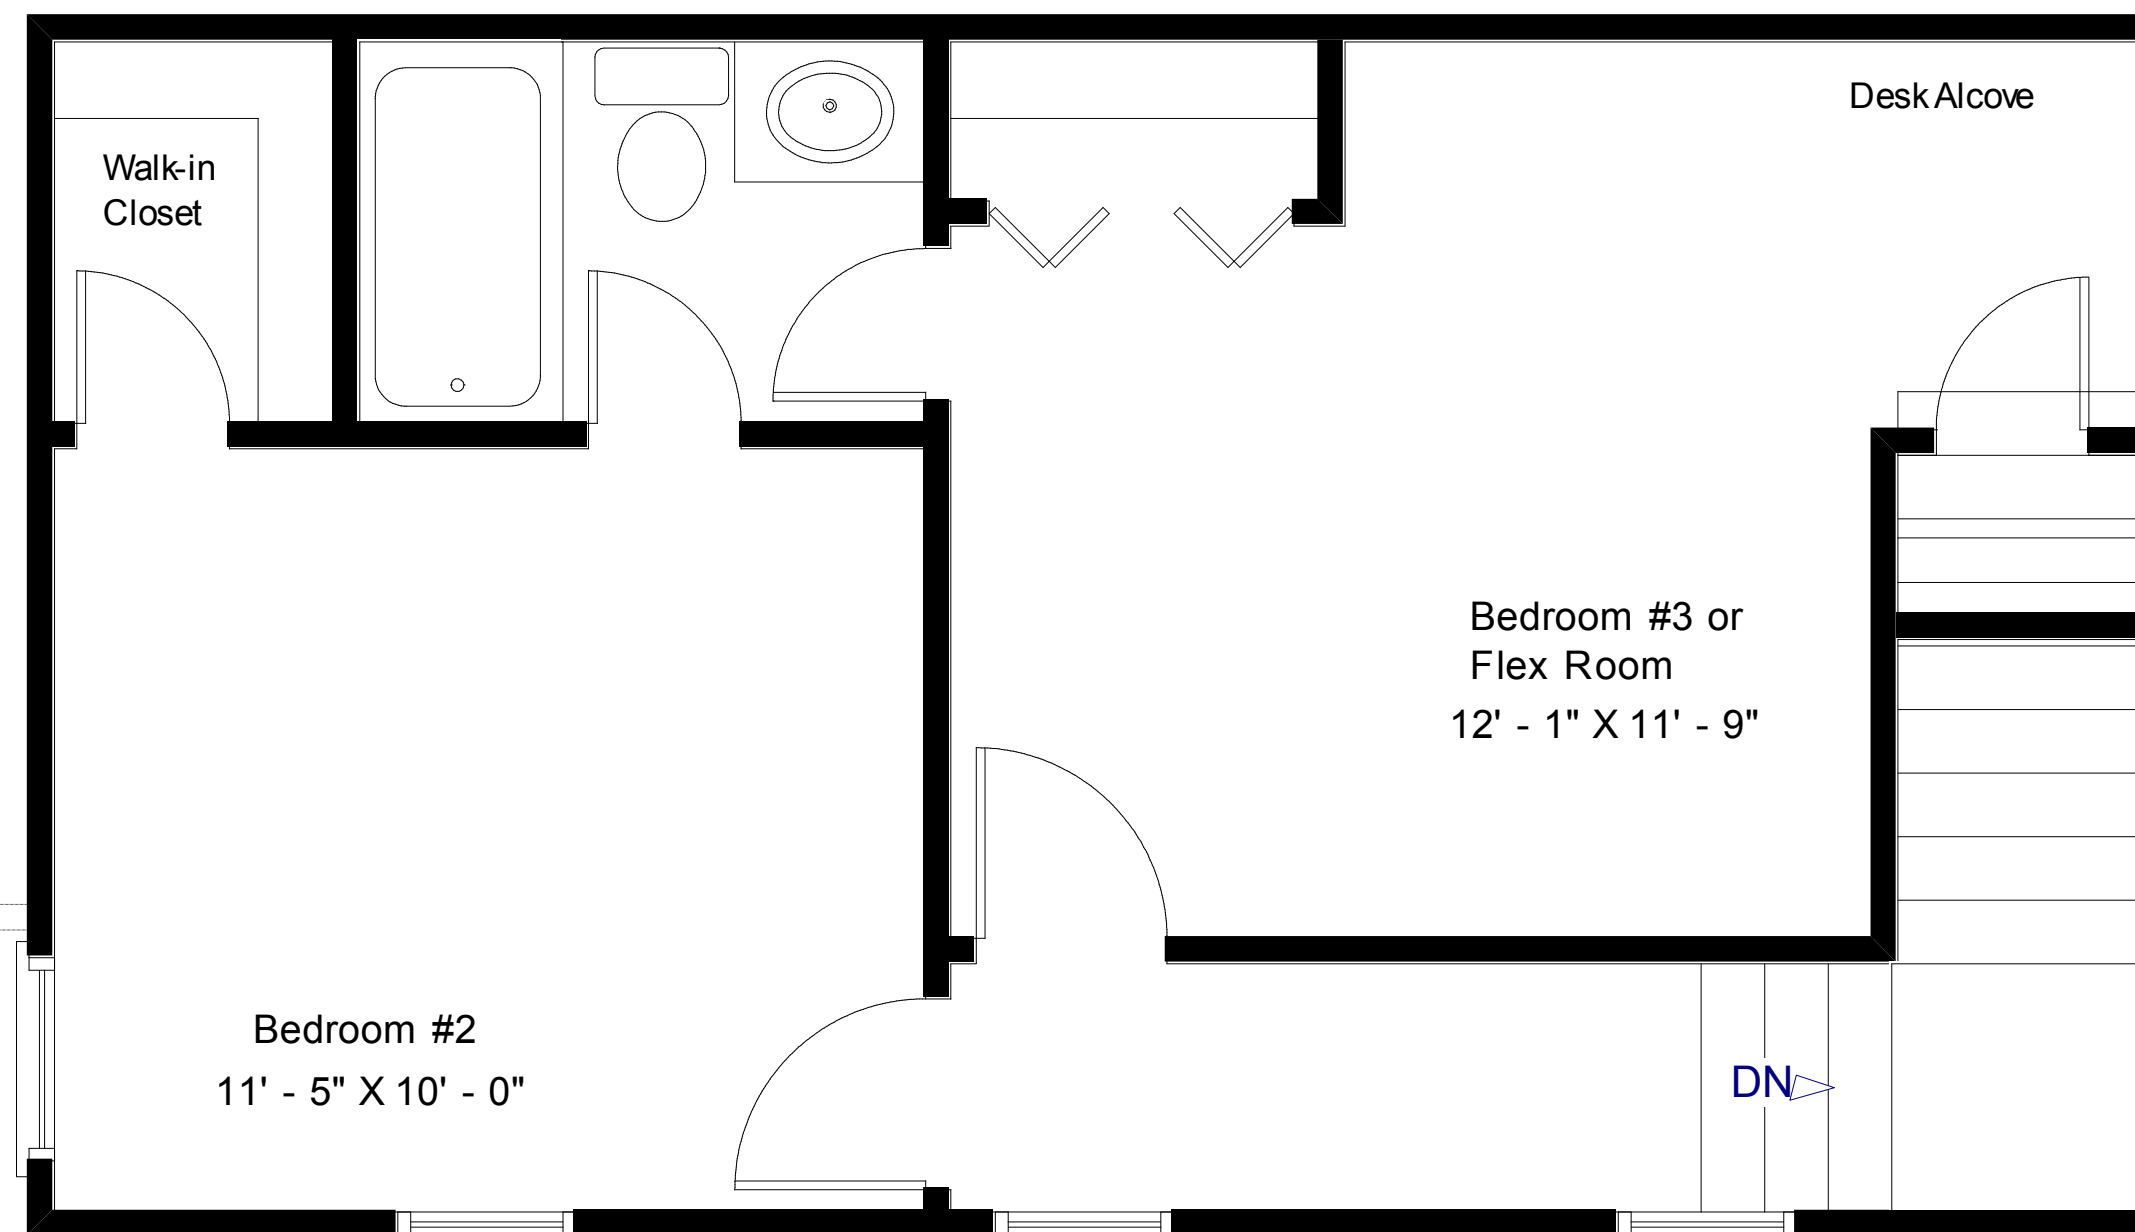

The Salisbury IV

"Distinctive Architecture"

"Live the Great Life"

First Floor: 1011 Sq. Ft.
 Second Floor: 448 Sq. Ft.
 Total Heated Area: 1459
 Covered Porch: 35 Sq. Ft.
 Storage: 30 Sq. Ft.
 Total Under Roof: 1524 Sq. Ft.

Salisbury IV
Bath Option C

"Live The Great Life"

"Distinctive Architecture"

"Live The Great Life"

Salisbury IV
Bath Option C
Second Floor: 448 Sq. Ft.

"Distinctive Architecture"