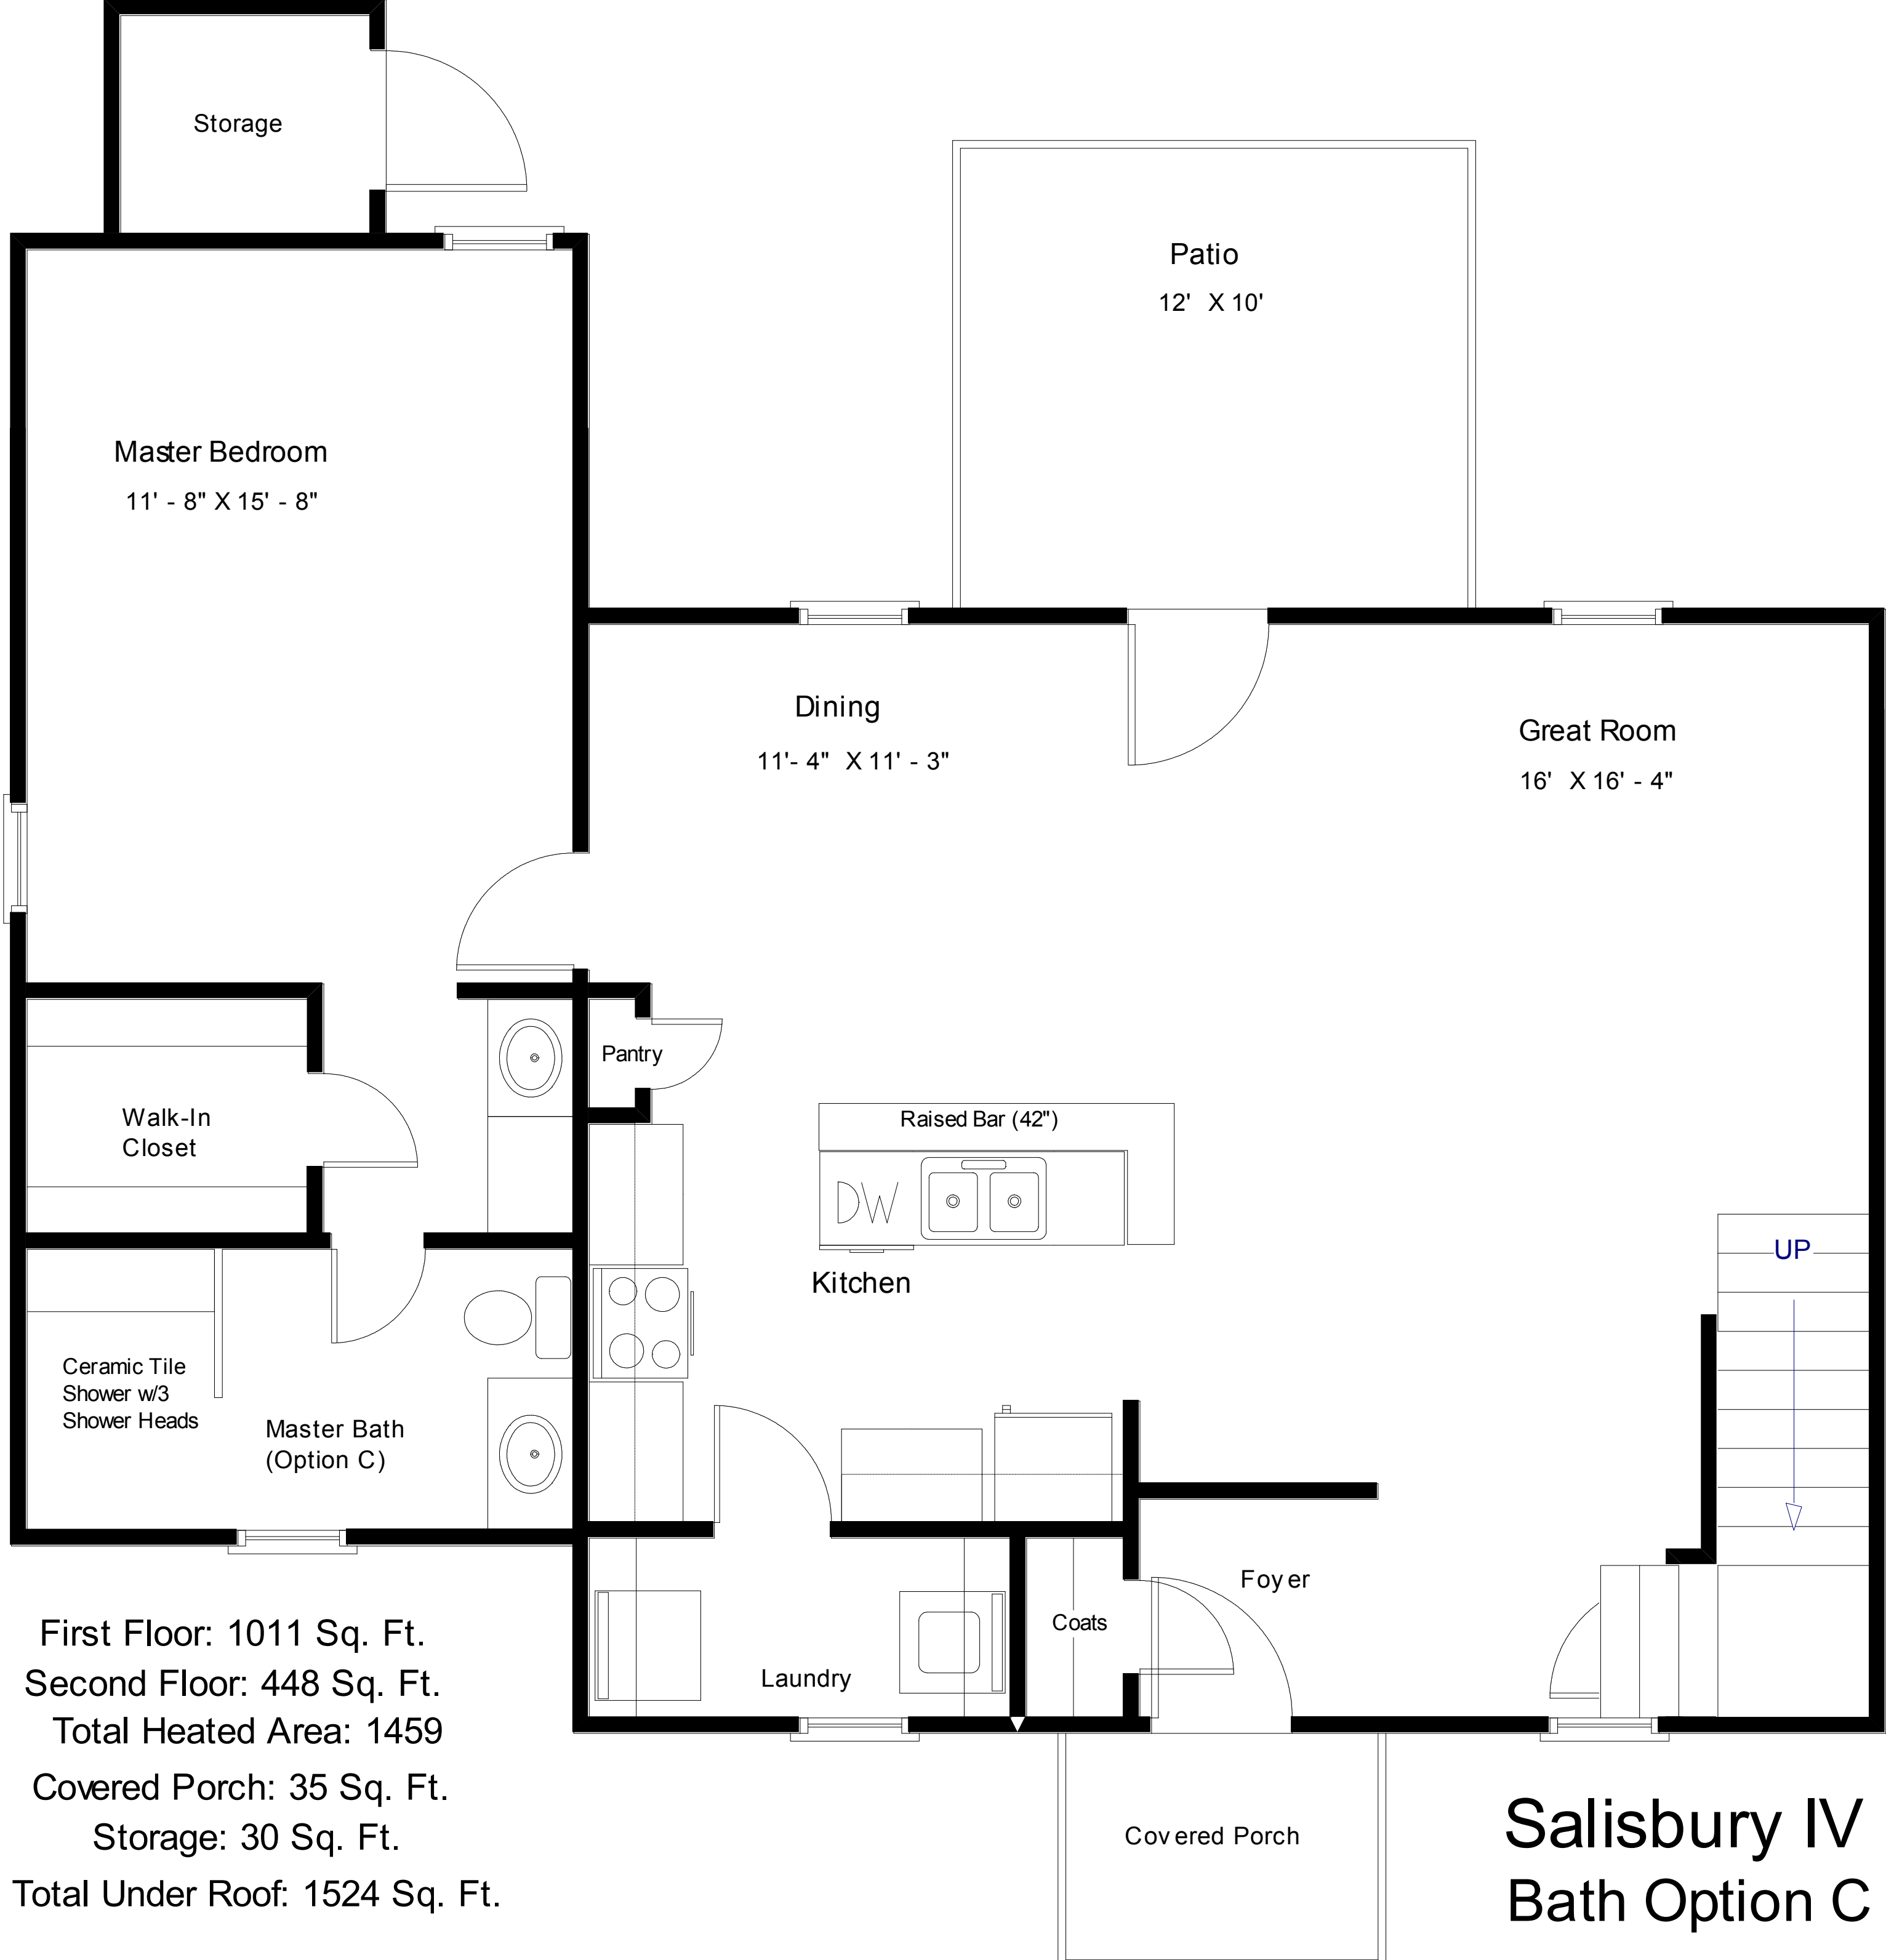

The Salisbury IV

"Distinctive Architecture"

"Live the Great Life"

First Floor: 1011 Sq. Ft.
 Second Floor: 448 Sq. Ft.
 Total Heated Area: 1459
 Covered Porch: 35 Sq. Ft.
 Storage: 30 Sq. Ft.
 Total Under Roof: 1524 Sq. Ft.

Salisbury IV
Bath Option C

"Live The Great Life"

"Distinctive Architecture"

"Live The Great Life"

Salisbury IV
Bath Option C
Second Floor: 448 Sq. Ft.

"Distinctive Architecture"