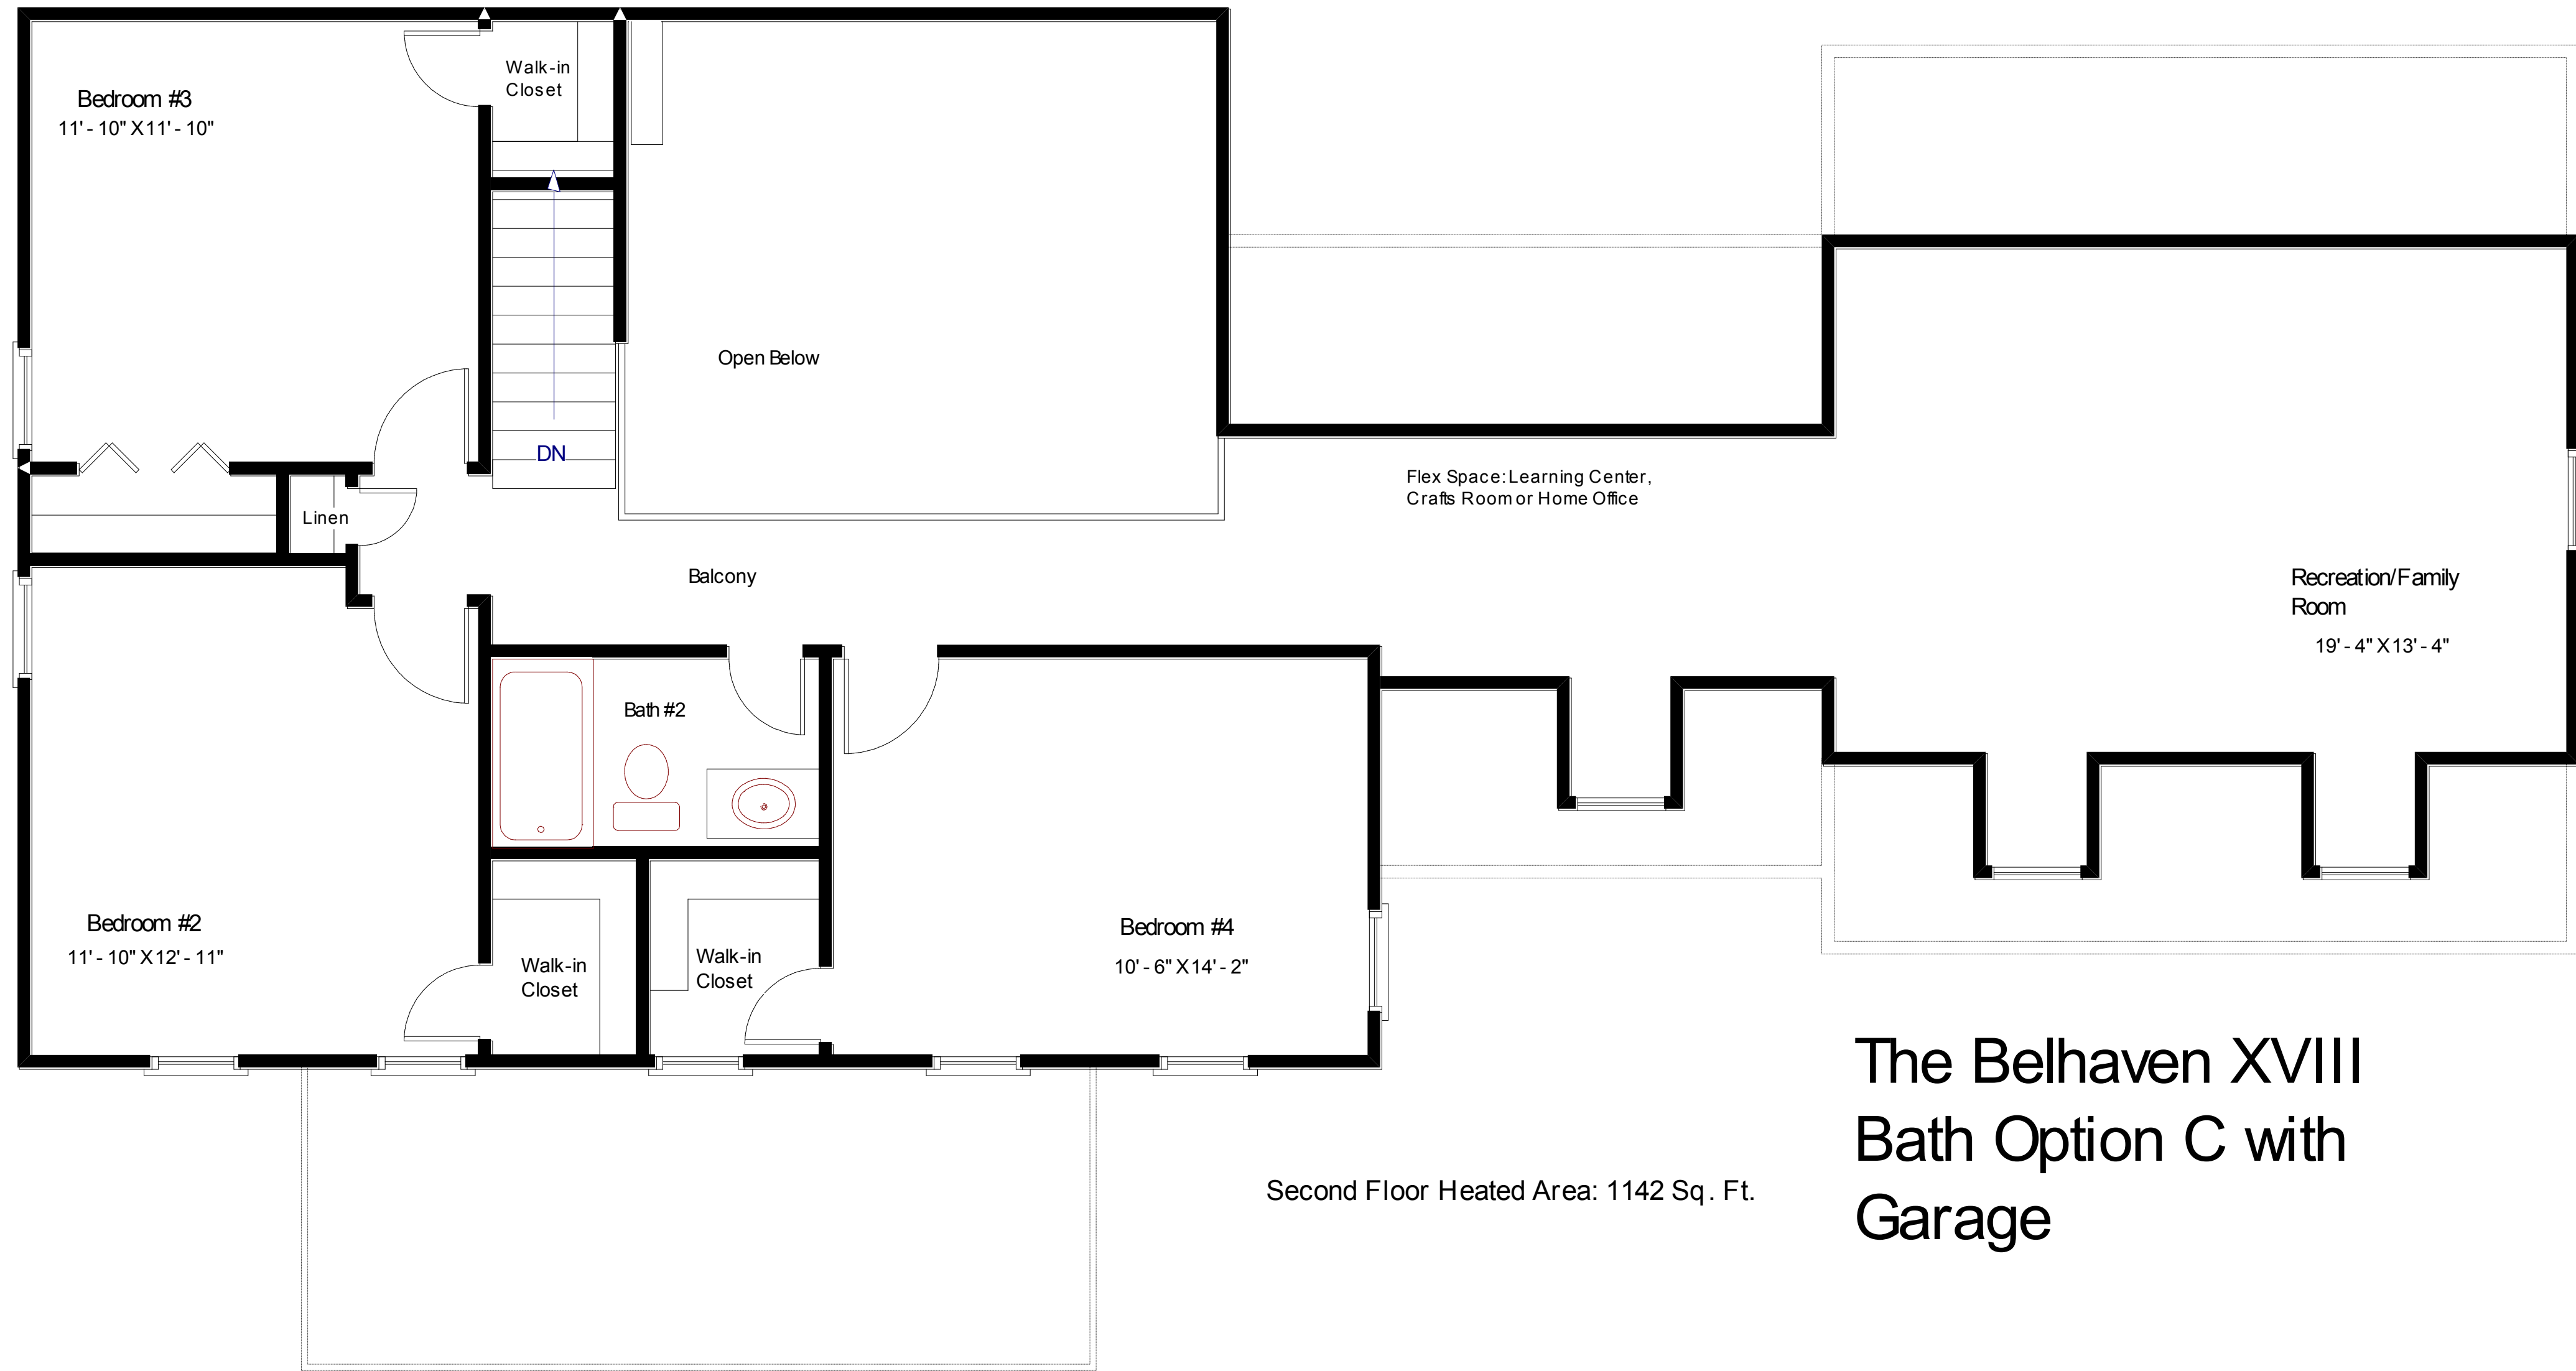

### The Belhaven XVIII with Bath Option C & Side Double Garage

1st Floor Heated Area: 1188 Sq. Ft.  
2nd Floor Heated Area: 1142 Sq. Ft.  
Total Heated Area: 2330 Sq. Ft.  
Covered Front Porch Area: 168 Sq. Ft.  
Garage Area: 480 Sq. Ft.  
Total Area Under Roof: 2978 Sq. Ft.

**Southern  
Colonial  
Collection**

"Distinctive Architecture"

"Live The Great Life"

**The Belhaven XVIII  
Bath Option C with  
Garage**