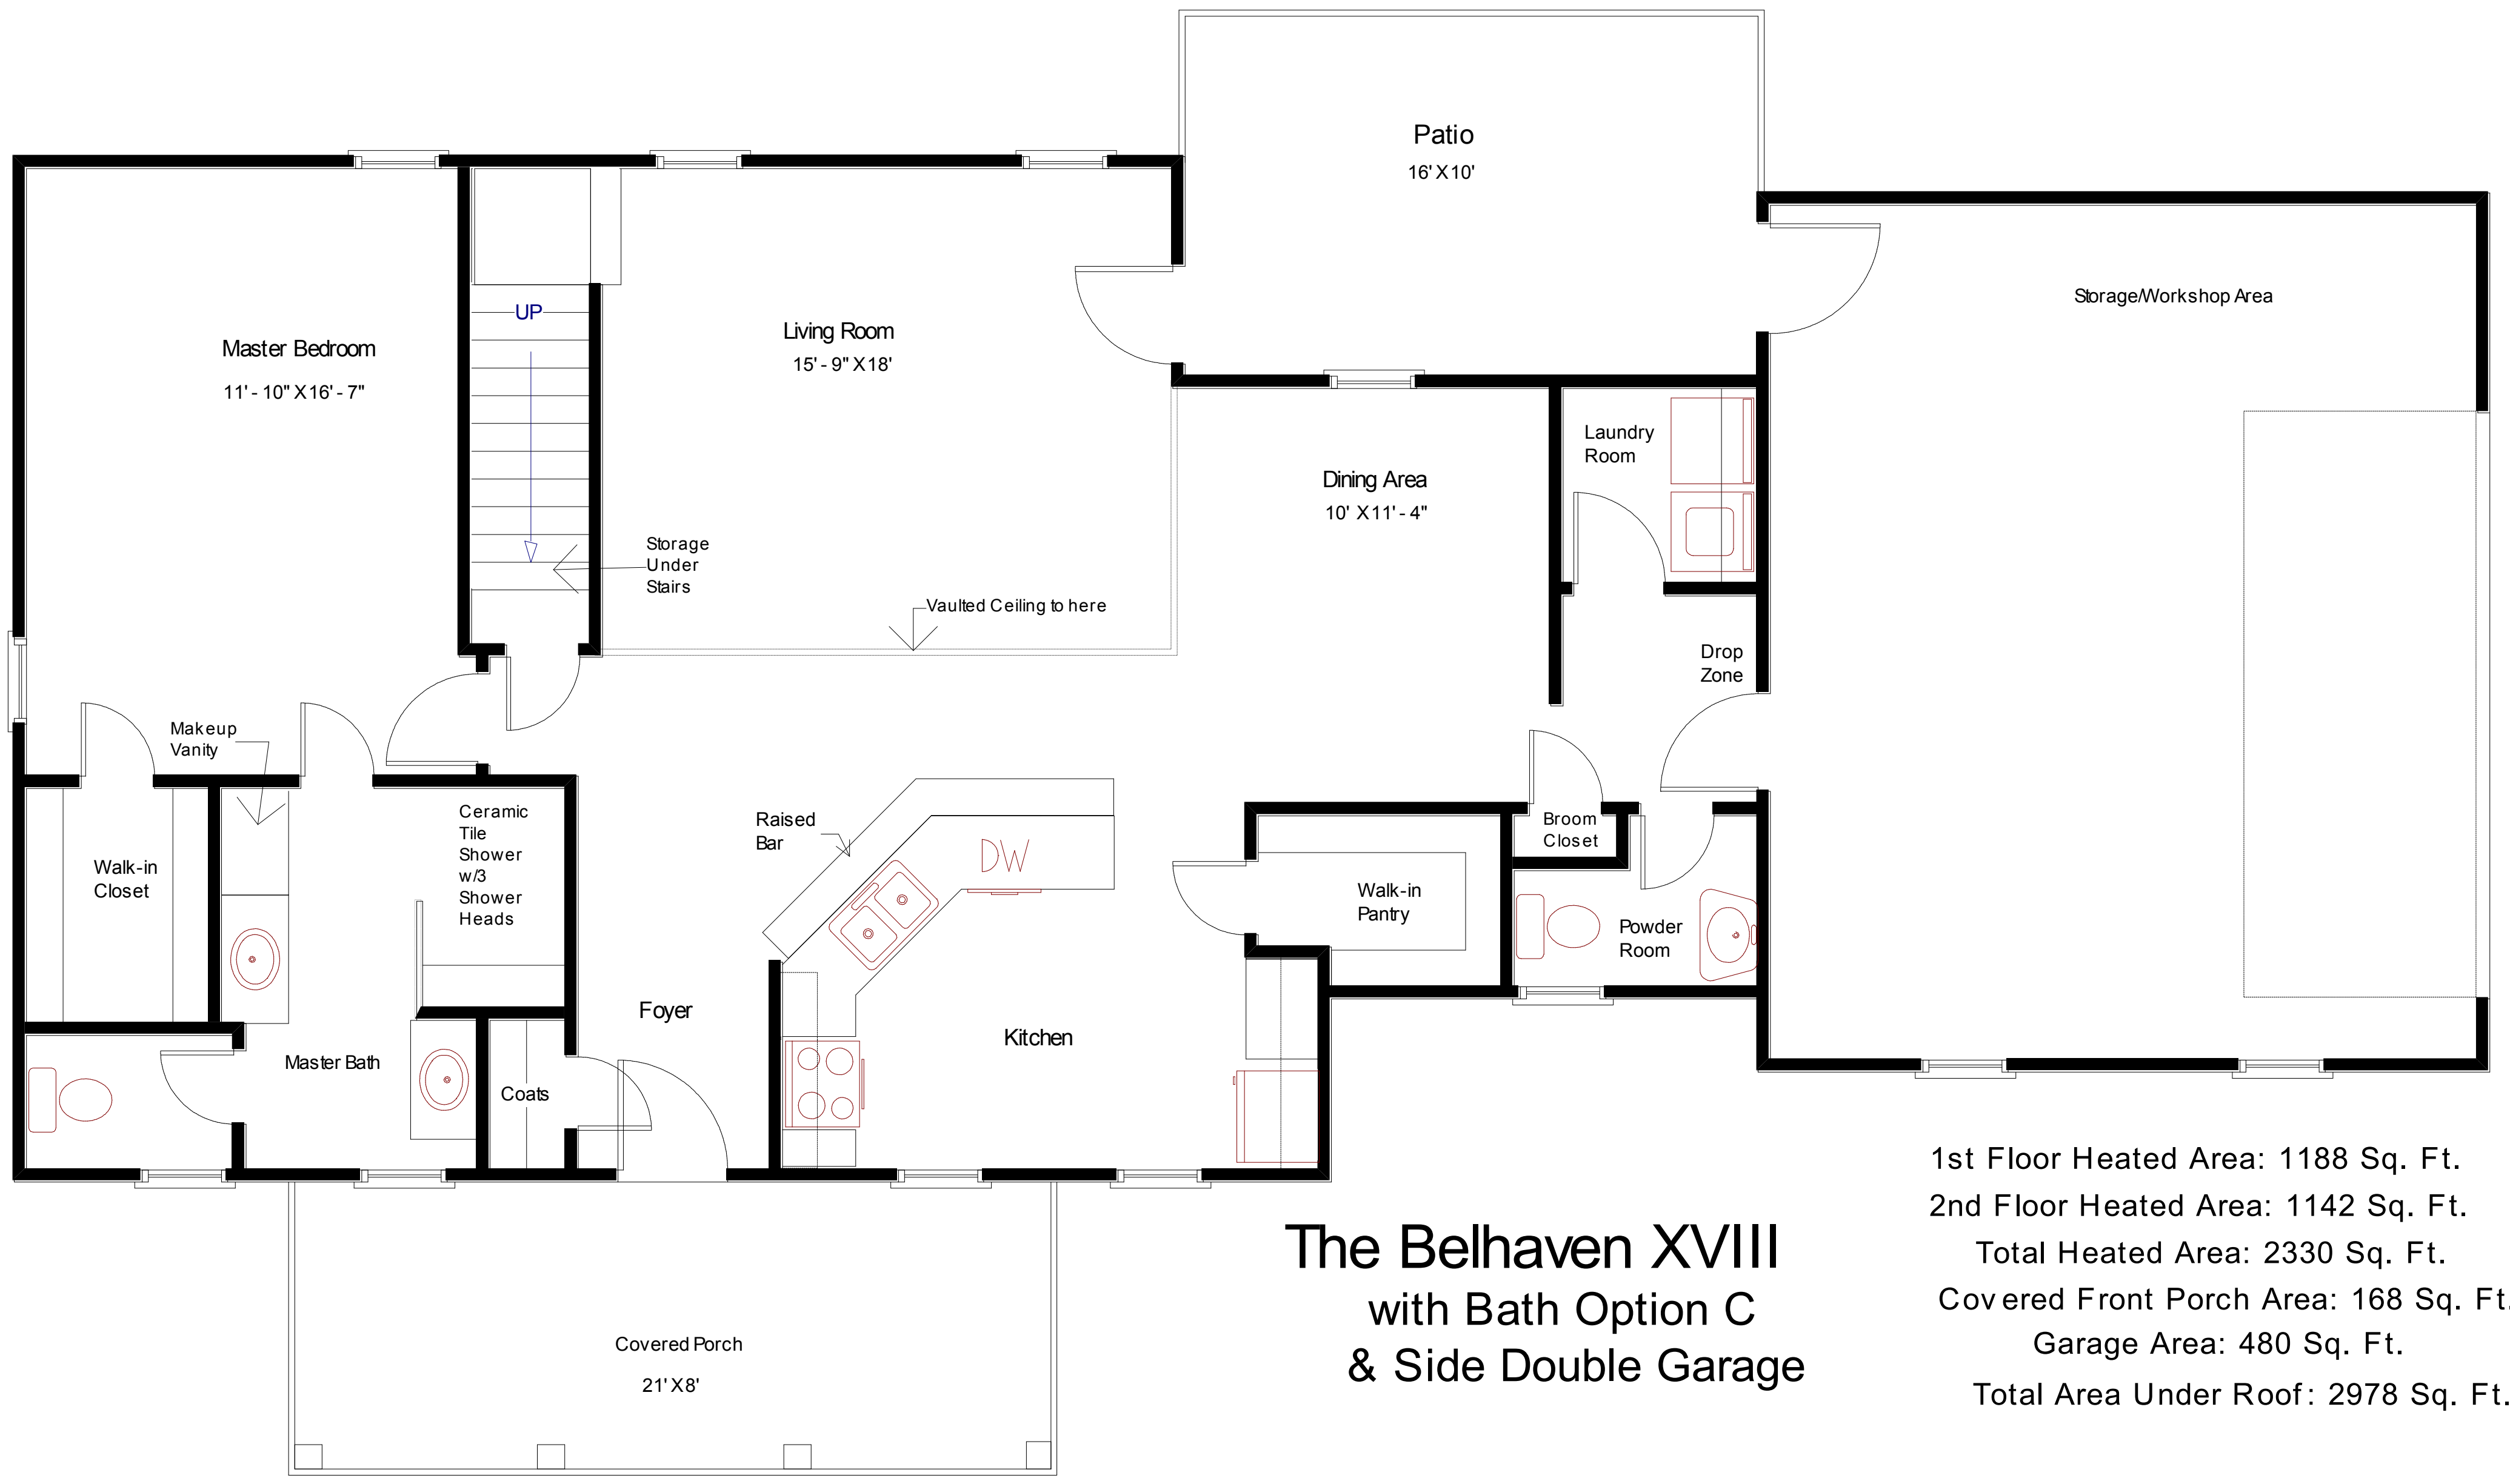

## The Bellhaven XVIII with Double Garage

Southern  
Colonial  
Collection

"Distinctive Architecture"

"Live the Great Life"

FOR SALE

Regal Homes

864-654-5750

**Southern  
Colonial  
Collection**

"Distinctive Architecture"

"Live The Great Life"

### The Belhaven XVIII with Bath Option C & Side Double Garage

1st Floor Heated Area: 1188 Sq. Ft.  
2nd Floor Heated Area: 1142 Sq. Ft.  
Total Heated Area: 2330 Sq. Ft.  
Covered Front Porch Area: 168 Sq. Ft.  
Garage Area: 480 Sq. Ft.  
Total Area Under Roof: 2978 Sq. Ft.

**Southern  
Colonial  
Collection**

"Distinctive Architecture"

"Live The Great Life"

**The Belhaven XVIII  
Bath Option C with  
Garage**